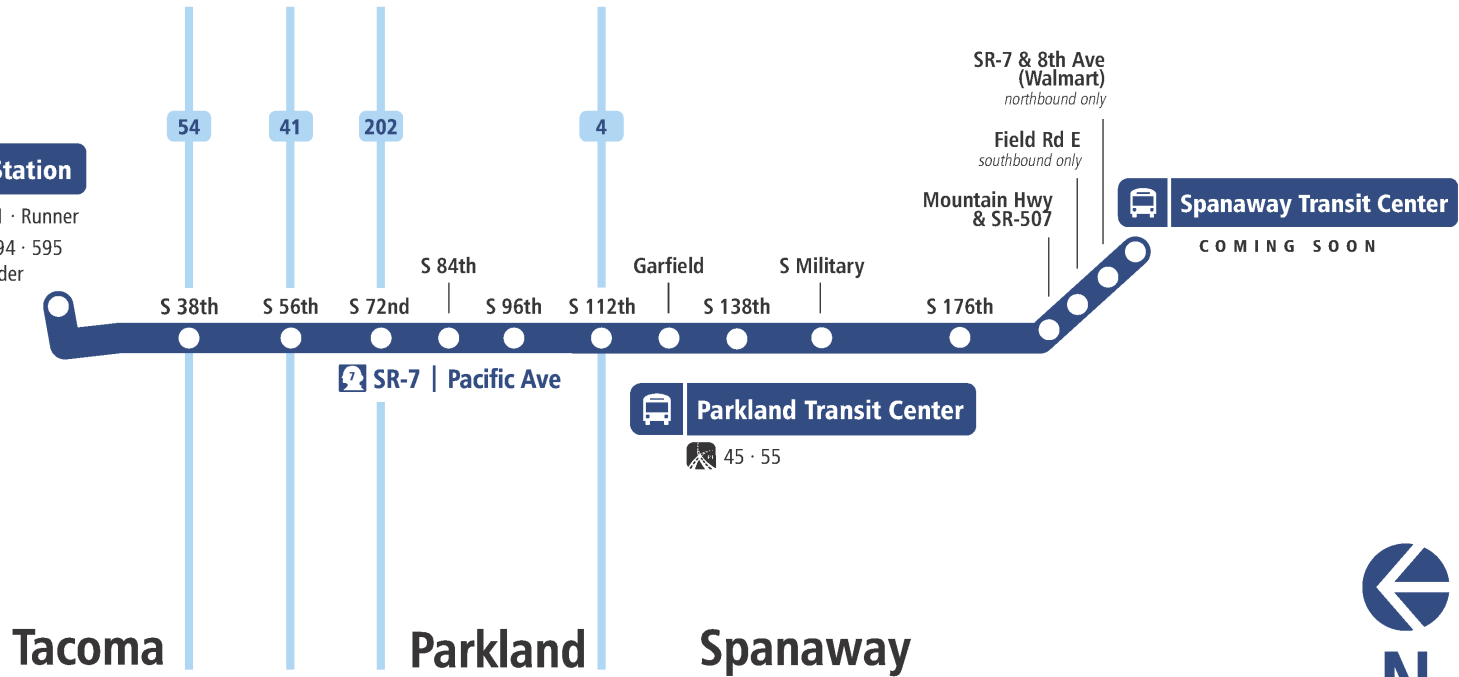

Stream Community Line Tacoma - Spanaway

COMMUNITY LINE

Tacoma Dome Station

41 · 400 · 500 · 501 · Runner
 574 · 586 · 590 · 594 · 595
 Tacoma Link · Sounder

Scan To Learn More
 View an interactive map,
 timetables and fare info

- Community Line Stations
- Transit Hubs
- Intersecting Routes**
 Route 1 connects along
 SR-7 | Pacific Avenue

Stream Community Line Tacoma - Spanaway | SR 7 & 8th Ave - Walmart to Tacoma Dome Station - Zone D

WEEKDAY

SR 7 & 8th Ave - Walmart	Pacific Ave & 112th St	Tacoma Dome Station - Zone D
05:40 AM	05:58 AM *	06:19 AM *
06:00 AM	06:18 AM *	06:39 AM *
06:20 AM	06:38 AM *	06:59 AM *
06:40 AM	06:58 AM *	07:19 AM *
07:00 AM	07:18 AM *	07:39 AM *
07:20 AM	07:38 AM *	07:59 AM *
07:40 AM	07:58 AM *	08:19 AM *
04:10 PM	04:31 PM *	04:55 PM *
04:30 PM	04:51 PM *	05:15 PM *
04:50 PM	05:11 PM *	05:35 PM *
05:10 PM	05:31 PM *	05:55 PM *
05:30 PM	05:51 PM *	06:15 PM *
05:50 PM	06:11 PM *	06:35 PM *
06:10 PM	06:31 PM *	06:55 PM *
06:30 PM	06:51 PM *	07:15 PM *
06:50 PM	07:11 PM *	07:35 PM *
07:10 PM	07:31 PM *	07:55 PM *
SR 7 & 8th Ave - Walmart	Pacific Ave & 112th St	Tacoma Dome Station - Zone D

* Estimated arrival

Stream Community Line Tacoma - Spanaway | Tacoma Dome Station - Zone A to SR 7 & 8th Ave - Walmart

WEEKDAY

Tacoma Dome Station - Zone A	Pacific Ave S & S 112th St	SR 7 & 8th Ave - Walmart
05:35 AM	05:56 AM *	06:28 AM *
05:55 AM	06:16 AM *	06:48 AM *
06:15 AM	06:36 AM *	07:08 AM *
06:35 AM	06:56 AM *	07:28 AM *
06:55 AM	07:16 AM *	07:48 AM *
07:15 AM	07:36 AM *	08:08 AM *
07:35 AM	07:56 AM *	08:28 AM *
04:05 PM	04:29 PM *	05:04 PM *
04:25 PM	04:49 PM *	05:24 PM *
04:45 PM	05:09 PM *	05:44 PM *
05:05 PM	05:29 PM *	06:04 PM *
05:25 PM	05:49 PM *	06:24 PM *
05:45 PM	06:09 PM *	06:44 PM *
06:05 PM	06:29 PM *	07:04 PM *
06:25 PM	06:49 PM *	07:24 PM *
06:45 PM	07:09 PM *	07:44 PM *
07:05 PM	07:29 PM *	08:04 PM *
Tacoma Dome Station - Zone A	Pacific Ave S & S 112th St	SR 7 & 8th Ave - Walmart