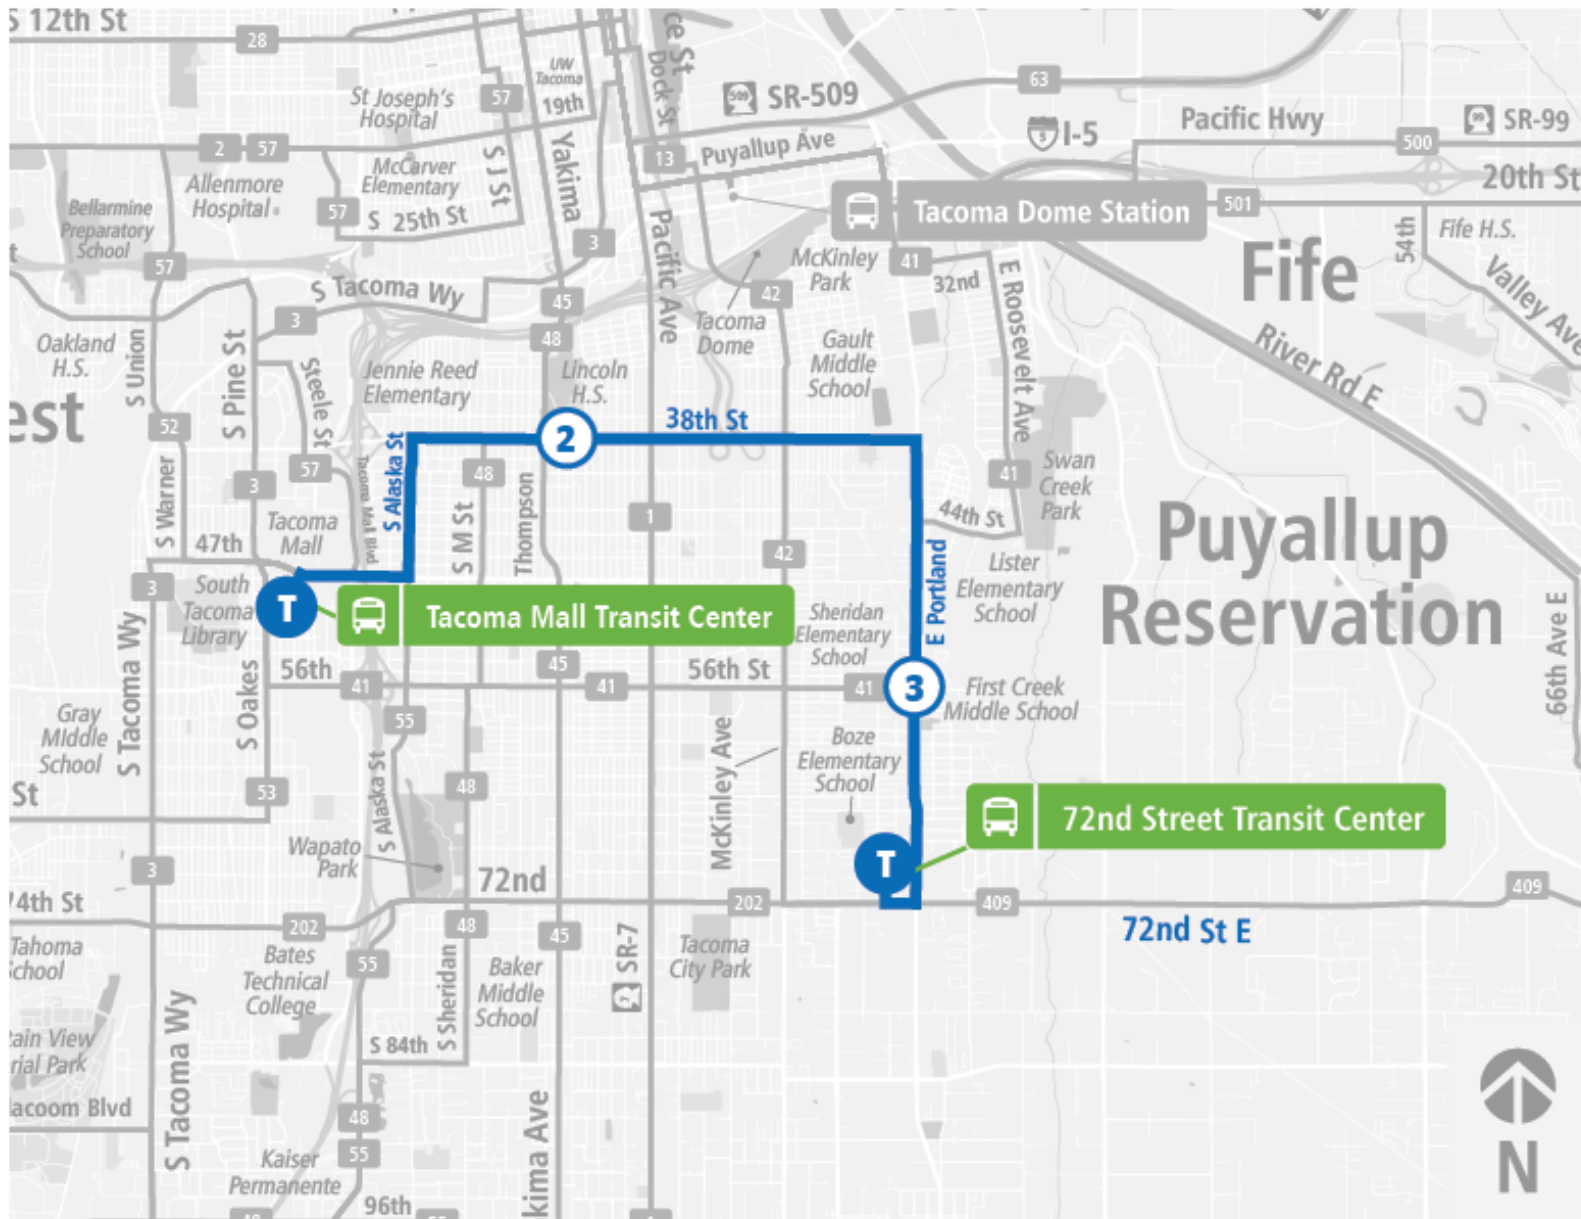

Route 54 38th St - Portland Ave

Route 54 38th St - Portland Ave | Tacoma Mall TC to 72nd St TC

WEEKDAY

Tacoma Mall TC	38th St S & Yakima Ave	Portland Ave E & E 56th St	72nd St TC
06:35 AM	06:42 AM	06:52 AM	06:58 AM
07:05 AM	07:12 AM	07:22 AM	07:28 AM
07:35 AM	07:42 AM	07:53 AM	08:00 AM
08:05 AM	08:12 AM	08:23 AM	08:30 AM
08:35 AM	08:42 AM	08:53 AM	09:00 AM
09:05 AM	09:12 AM	09:23 AM	09:30 AM
09:35 AM	09:42 AM	09:53 AM	10:00 AM
10:05 AM	10:12 AM	10:23 AM	10:30 AM
10:35 AM	10:42 AM	10:53 AM	11:00 AM
11:05 AM	11:12 AM	11:23 AM	11:30 AM
11:35 AM	11:43 AM	11:54 AM	12:01 PM
12:05 PM	12:13 PM	12:24 PM	12:31 PM
12:35 PM	12:43 PM	12:55 PM	01:02 PM
01:05 PM	01:13 PM	01:25 PM	01:32 PM
01:35 PM	01:43 PM	01:55 PM	02:02 PM
02:05 PM	02:13 PM	02:26 PM	02:35 PM
02:35 PM	02:43 PM	02:57 PM	03:06 PM
03:05 PM	03:13 PM	03:27 PM	03:36 PM
03:35 PM	03:43 PM	03:56 PM	04:05 PM
04:05 PM	04:13 PM	04:26 PM	04:35 PM
04:35 PM	04:43 PM	04:56 PM	05:05 PM
05:05 PM	05:13 PM	05:26 PM	05:35 PM
05:35 PM	05:43 PM	05:55 PM	06:03 PM
06:17 PM	06:25 PM	06:35 PM	06:43 PM
07:17 PM	07:25 PM	07:35 PM	07:43 PM
08:17 PM	08:25 PM	08:35 PM	08:42 PM
09:17 PM	09:24 PM	09:33 PM	09:40 PM
10:17 PM	10:24 PM	10:32 PM	10:38 PM
Tacoma Mall TC	38th St S & Yakima Ave	Portland Ave E & E 56th St	72nd St TC

Route 54 38th St - Portland Ave | 72nd St TC to Tacoma Mall TC

SUNDAY

72nd St TC	Portland Ave E & E 56th St	38th St S & Yakima Ave	Tacoma Mall TC
09:50 AM	09:55 AM	10:05 AM	10:13 AM
10:50 AM	10:55 AM	11:05 AM	11:13 AM
11:50 AM	11:55 AM	12:05 PM	12:13 PM
12:50 PM	12:55 PM	01:05 PM	01:13 PM
01:50 PM	01:55 PM	02:05 PM	02:13 PM
02:50 PM	02:55 PM	03:06 PM	03:13 PM
03:50 PM	03:55 PM	04:06 PM	04:13 PM
04:50 PM	04:55 PM	05:06 PM	05:13 PM
05:50 PM	05:55 PM	06:06 PM	06:13 PM
06:50 PM	06:55 PM	07:05 PM	07:13 PM
07:50 PM	07:55 PM	08:05 PM	08:13 PM
72nd St TC	Portland Ave E & E 56th St	38th St S & Yakima Ave	Tacoma Mall TC