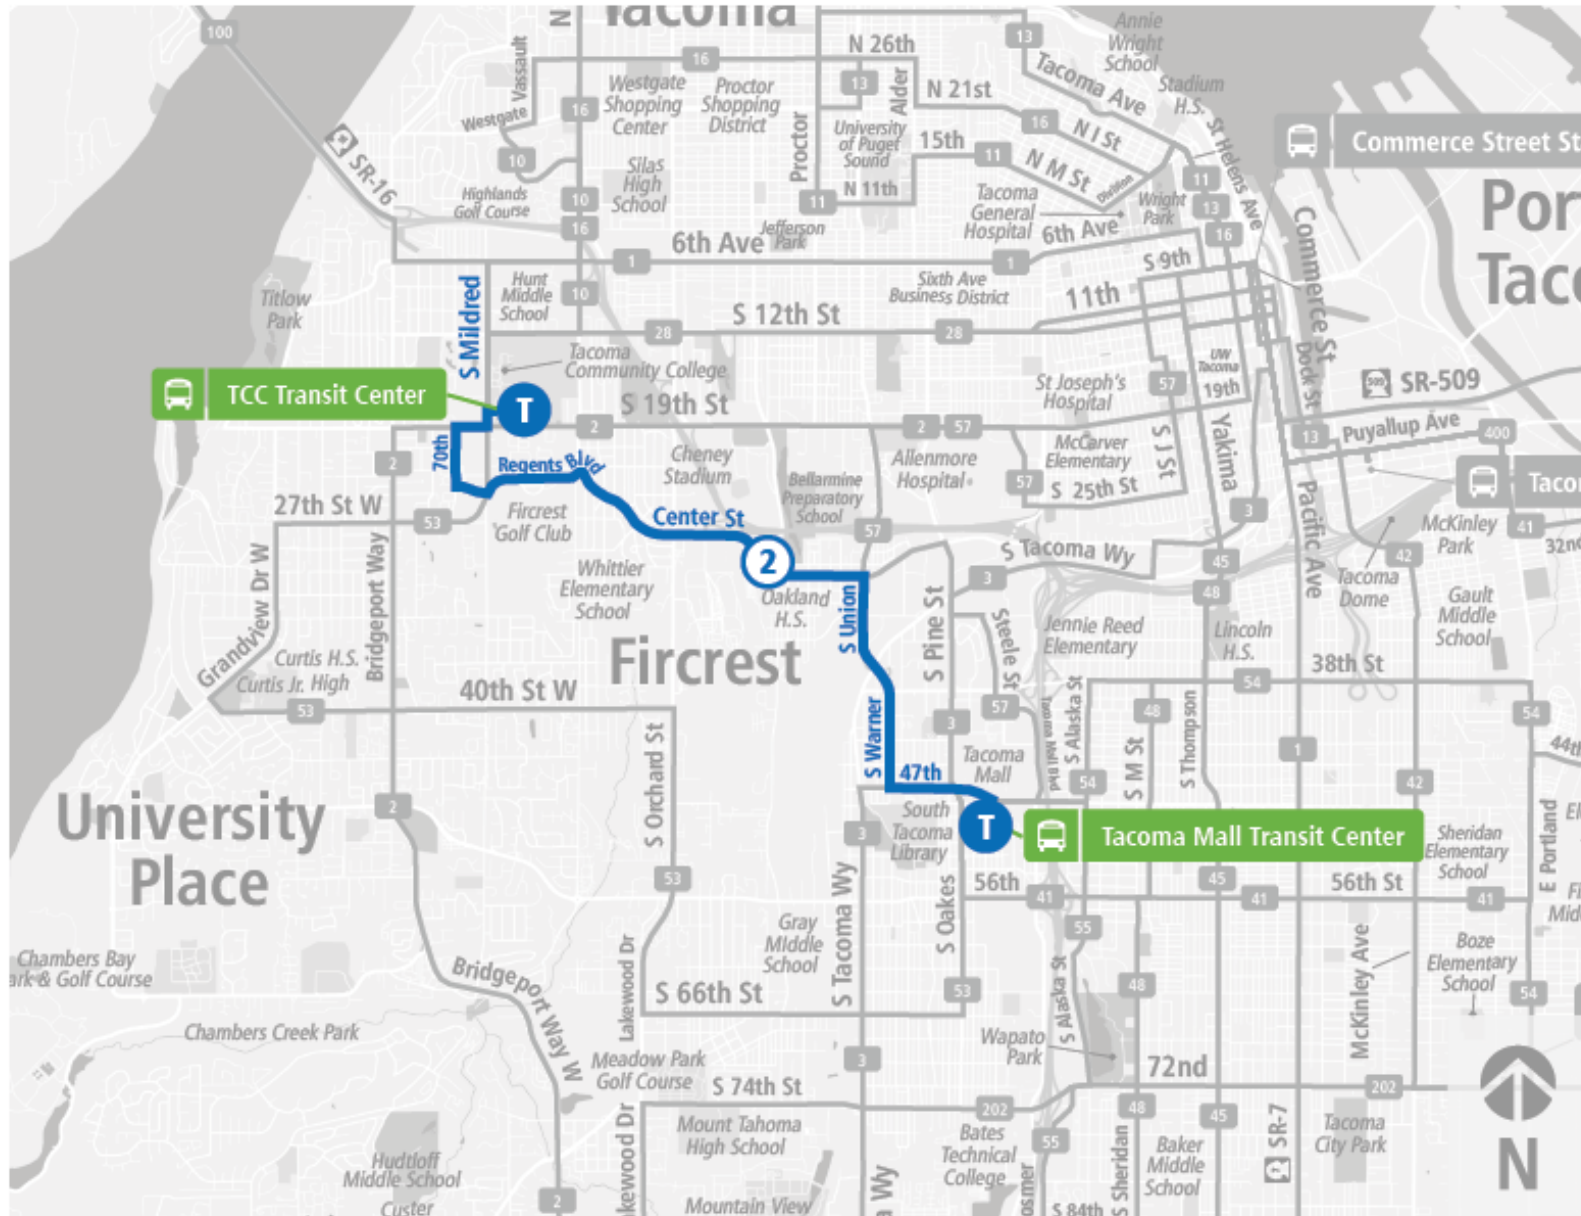

Route 52 Fircrest - TCC

Route 52 Fircrest - TCC | TCC TC to Tacoma Mall TC

**WEEKDAY**

TCC TC	Center St & Mason Ave	Tacoma Mall TC
06:15 AM	06:25 AM	06:34 AM
06:45 AM	06:55 AM	07:04 AM
07:15 AM	07:25 AM	07:36 AM
07:45 AM	07:55 AM	08:06 AM
08:15 AM	08:25 AM	08:36 AM
08:45 AM	08:55 AM	09:06 AM
09:15 AM	09:25 AM	09:36 AM
09:45 AM	09:55 AM	10:06 AM
10:15 AM	10:25 AM	10:36 AM
10:45 AM	10:55 AM	11:06 AM
11:15 AM	11:26 AM	11:37 AM
11:45 AM	11:56 AM	12:07 PM
12:15 PM	12:26 PM	12:37 PM
12:45 PM	12:56 PM	01:07 PM
01:15 PM	01:26 PM	01:37 PM
01:45 PM	01:56 PM	02:07 PM
02:15 PM	02:26 PM	02:37 PM
02:45 PM	02:56 PM	03:07 PM
03:15 PM	03:26 PM	03:37 PM
03:45 PM	03:56 PM	04:07 PM
04:15 PM	04:26 PM	04:37 PM
04:45 PM	04:57 PM	05:08 PM
05:15 PM	05:27 PM	05:38 PM
05:45 PM	05:56 PM	06:07 PM
06:15 PM	06:26 PM	06:37 PM
07:15 PM	07:24 PM	07:35 PM
08:15 PM	08:24 PM	08:34 PM
09:15 PM	09:24 PM	09:34 PM
TCC TC	Center St & Mason Ave	Tacoma Mall TC

Route 52 Fircrest - TCC | Tacoma Mall TC to TCC TC

**WEEKDAY**

Tacoma Mall TC	Center St & Mason St S	TCC TC
05:45 AM	05:53 AM	06:04 AM
06:15 AM	06:23 AM	06:34 AM
06:45 AM	06:53 AM	07:05 AM
07:15 AM	07:23 AM	07:35 AM
07:45 AM	07:53 AM	08:06 AM
08:15 AM	08:23 AM	08:36 AM
08:45 AM	08:53 AM	09:06 AM
09:15 AM	09:23 AM	09:36 AM
09:45 AM	09:53 AM	10:06 AM
10:15 AM	10:23 AM	10:36 AM
10:45 AM	10:54 AM	11:07 AM
11:15 AM	11:24 AM	11:37 AM
11:45 AM	11:54 AM	12:08 PM
12:15 PM	12:24 PM	12:38 PM
12:45 PM	12:54 PM	01:08 PM
01:15 PM	01:24 PM	01:38 PM
01:45 PM	01:54 PM	02:08 PM
02:15 PM	02:24 PM	02:38 PM
02:45 PM	02:55 PM	03:09 PM
03:15 PM	03:25 PM	03:39 PM
03:45 PM	03:55 PM	04:09 PM
04:15 PM	04:25 PM	04:39 PM
04:45 PM	04:55 PM	05:09 PM
05:15 PM	05:25 PM	05:39 PM
05:45 PM	05:55 PM	06:08 PM
06:45 PM	06:53 PM	07:06 PM
07:45 PM	07:53 PM	08:05 PM
08:45 PM	08:53 PM	09:03 PM
09:45 PM	09:53 PM	10:03 PM
Tacoma Mall TC	Center St & Mason St S	TCC TC