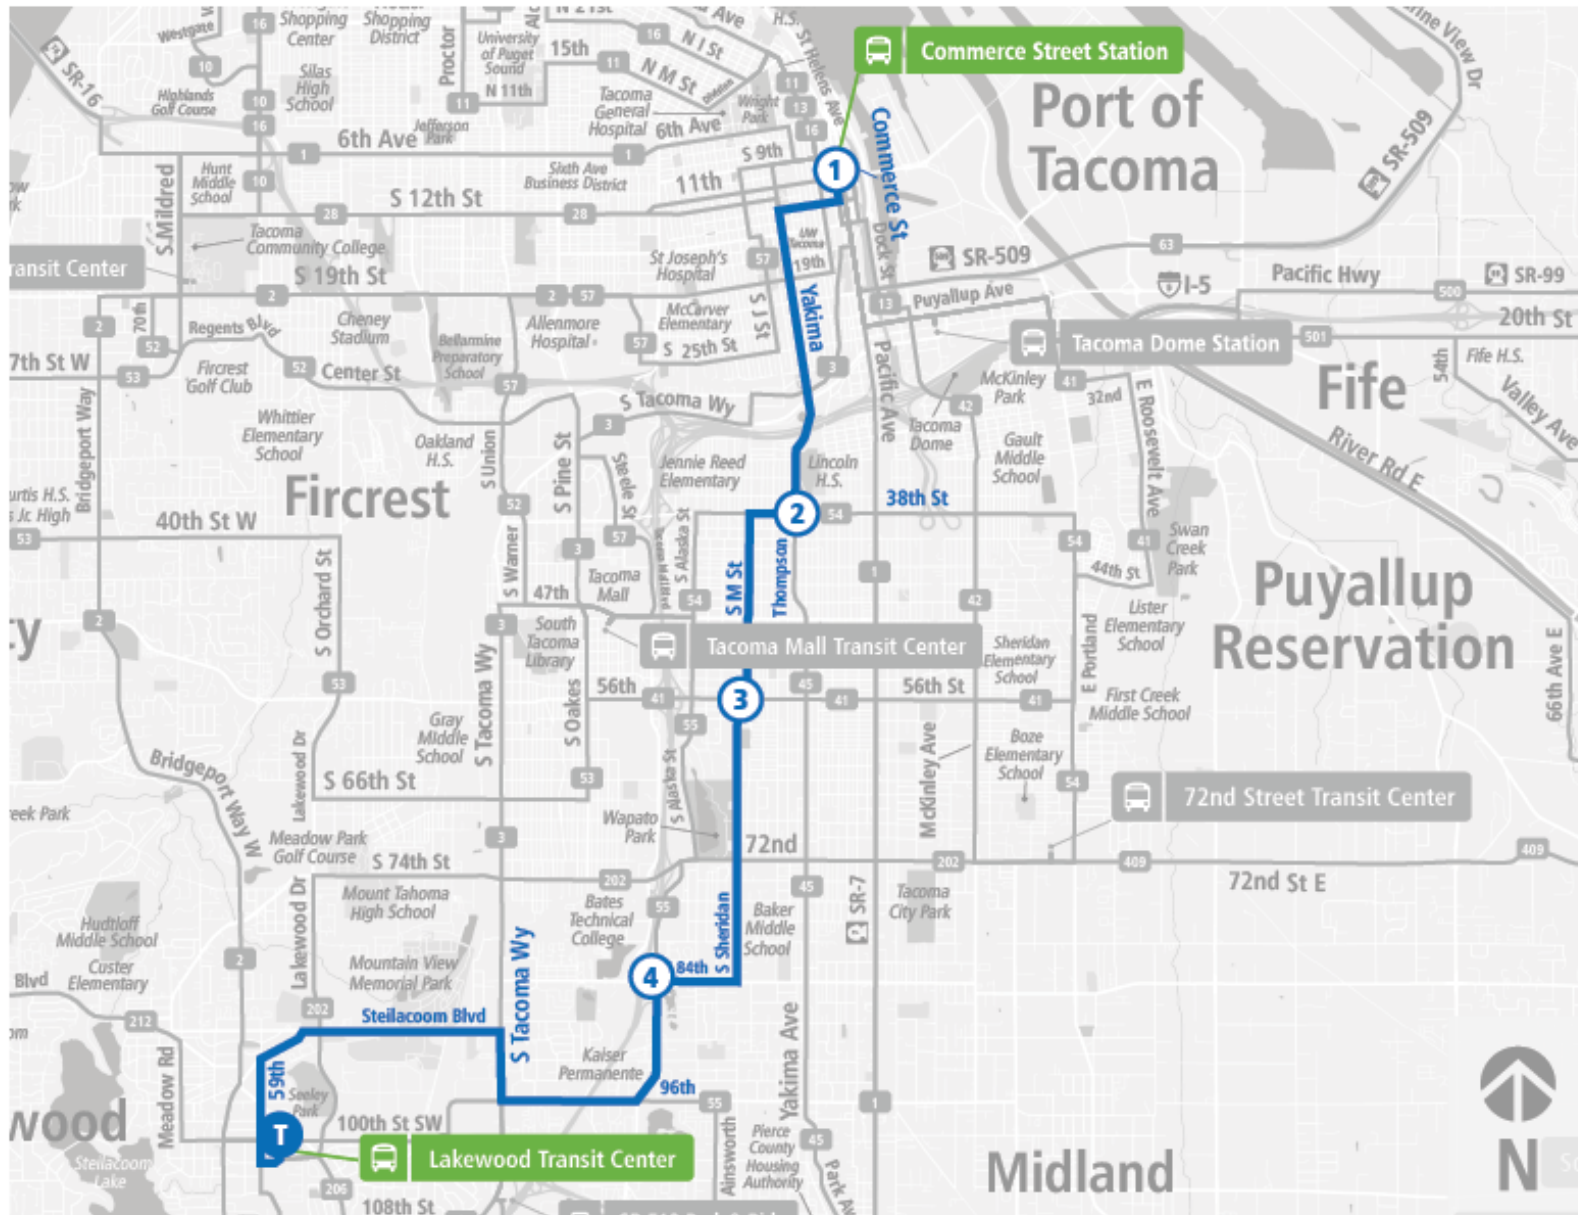

Route 48 Sheridan - M St