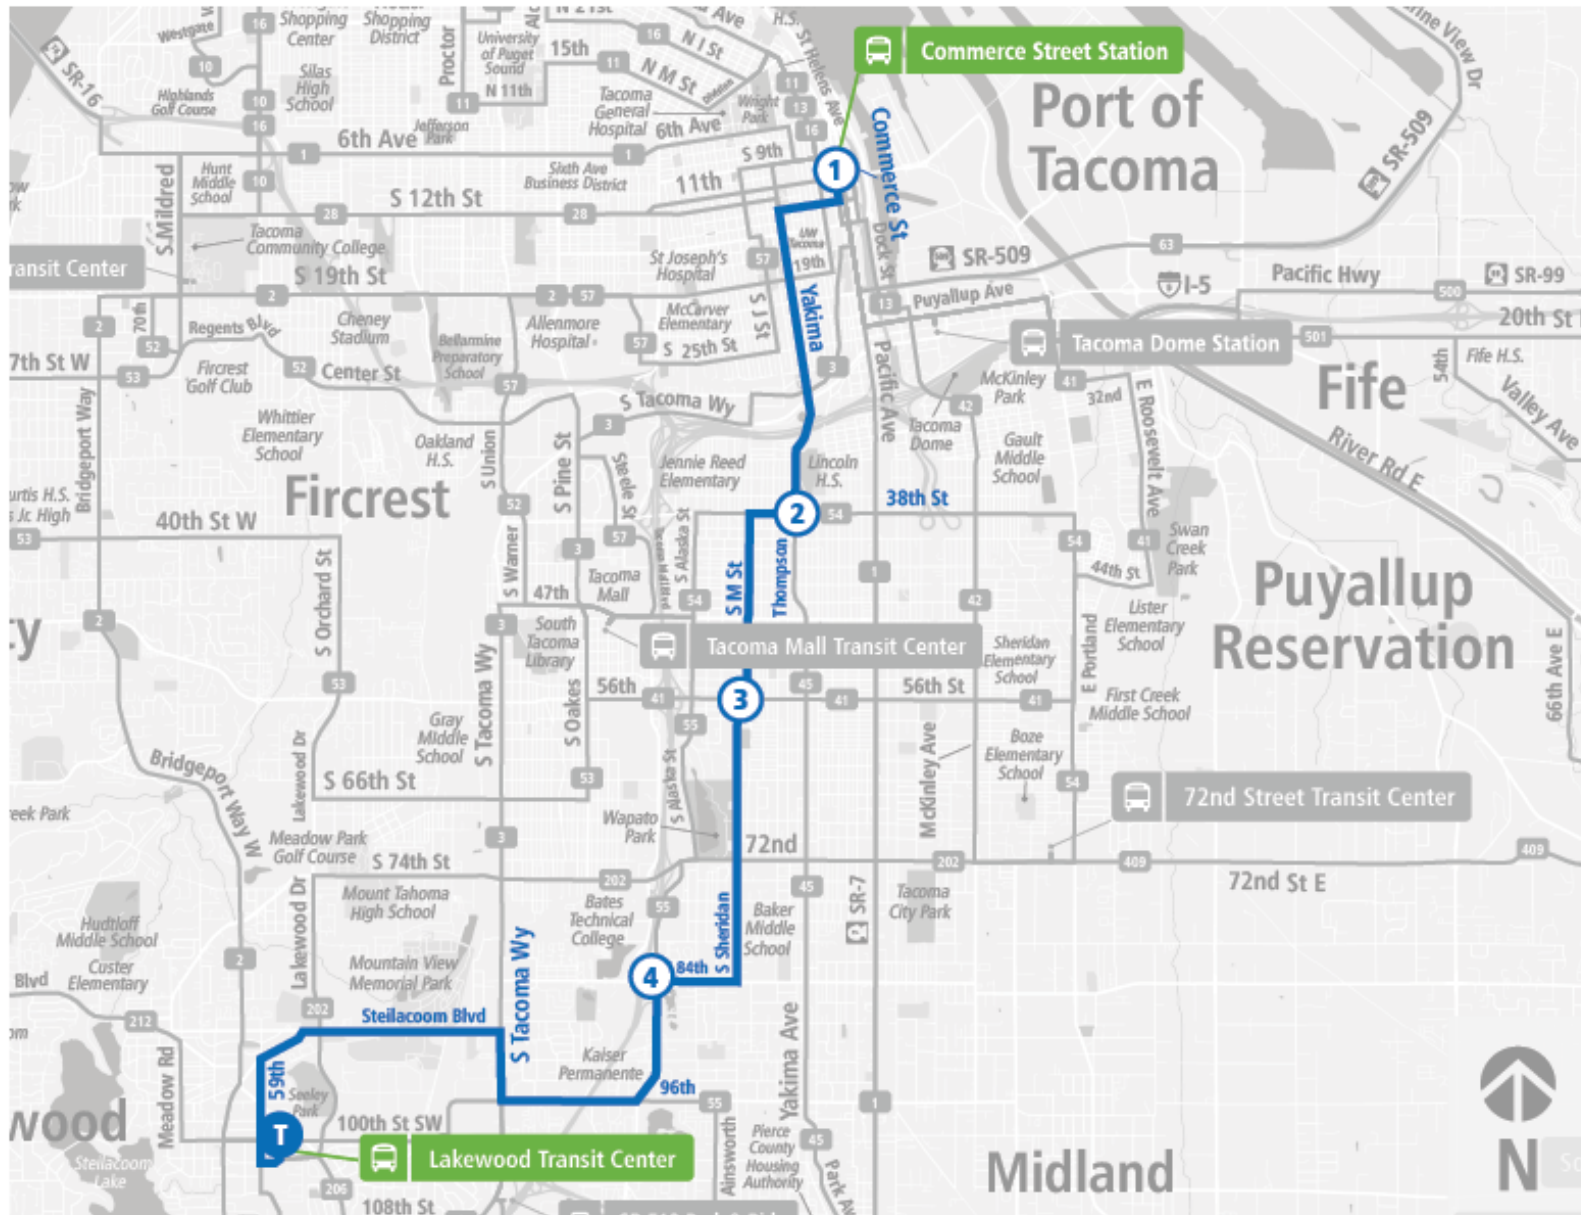

Route 48 Sheridan - M St