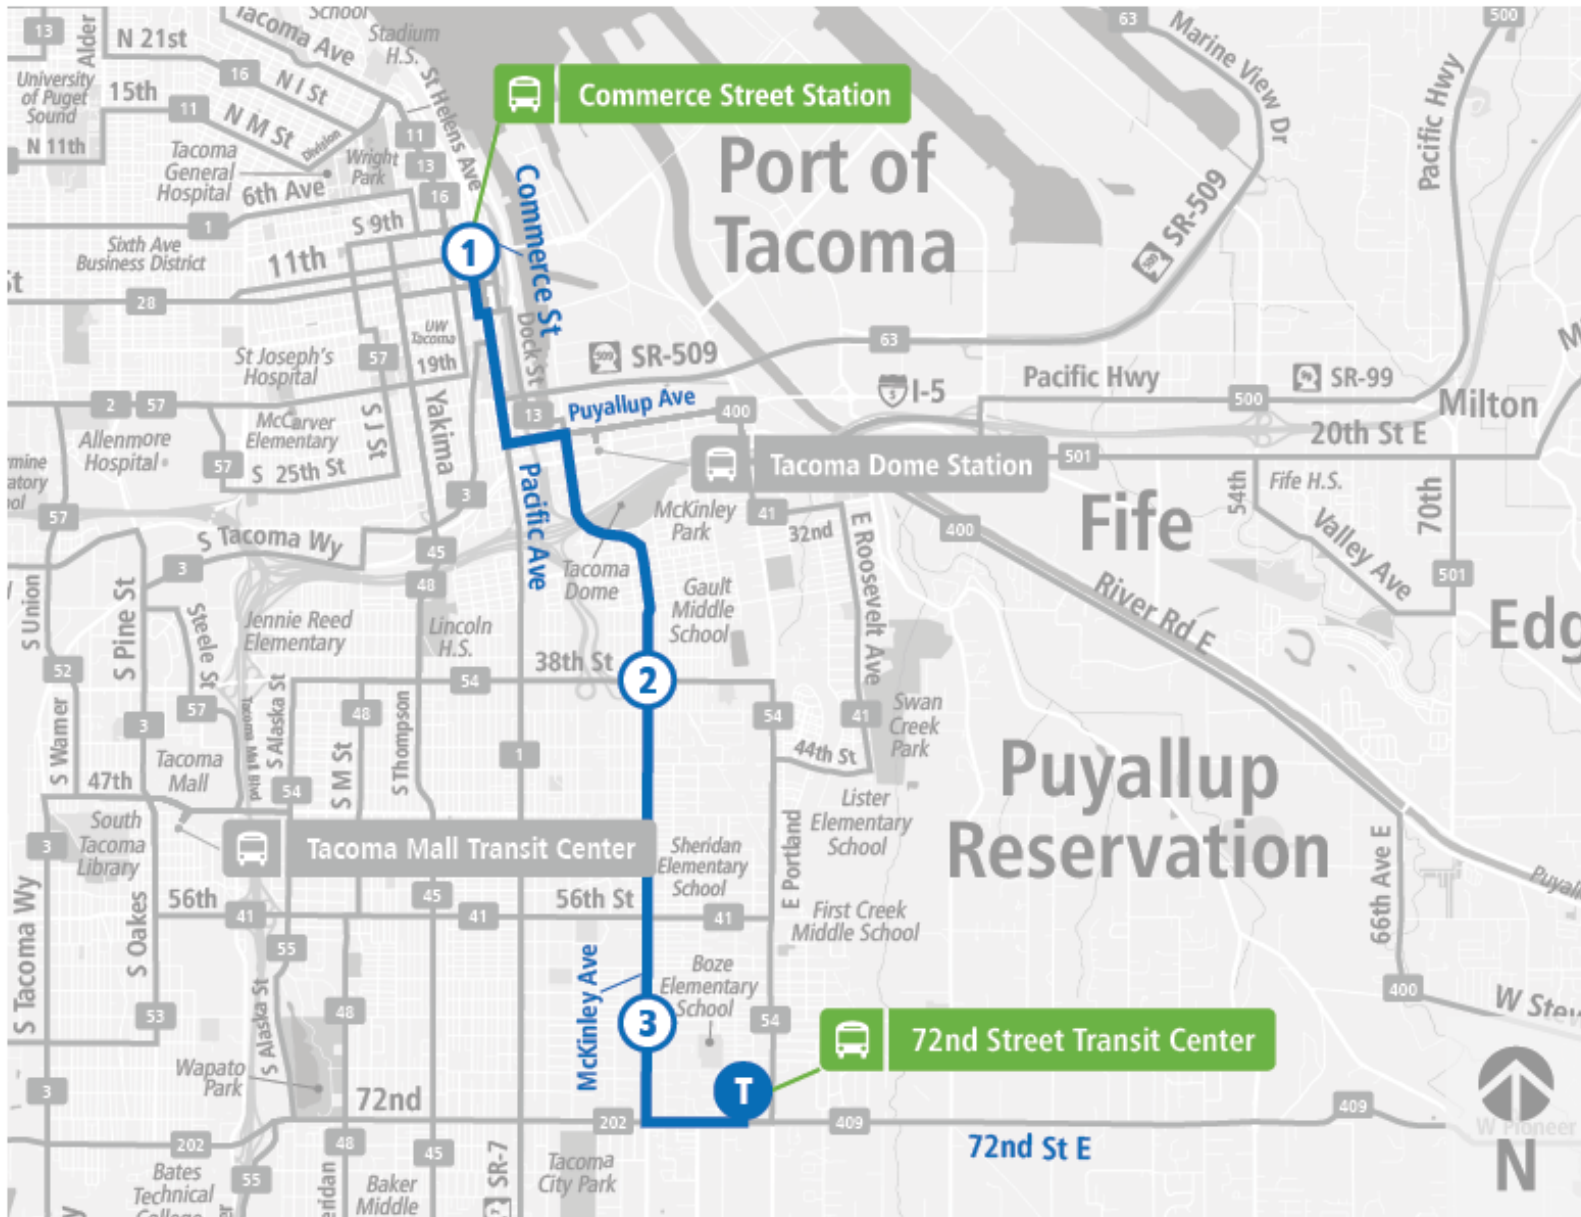

Route 42 McKinley Ave

Route 42 McKinley Ave | 72nd St TC to Commerce St Station - Zone E

WEEKDAY

72nd St TC	McKinley Ave & E 64th St	McKinley Ave & E 38th St	Commerce St Station - Zone E
05:10 AM	05:13 AM	05:18 AM	05:33 AM
05:40 AM	05:43 AM	05:48 AM	06:03 AM
06:10 AM	06:13 AM	06:18 AM	06:33 AM
06:40 AM	06:43 AM	06:48 AM	07:05 AM
07:10 AM	07:13 AM	07:18 AM	07:35 AM
07:40 AM	07:43 AM	07:48 AM	08:05 AM
08:10 AM	08:13 AM	08:18 AM	08:35 AM
08:40 AM	08:43 AM	08:48 AM	09:05 AM
09:10 AM	09:13 AM	09:18 AM	09:35 AM
09:40 AM	09:43 AM	09:48 AM	10:05 AM
10:10 AM	10:13 AM	10:18 AM	10:35 AM
10:40 AM	10:43 AM	10:48 AM	11:05 AM
11:10 AM	11:13 AM	11:18 AM	11:35 AM
11:40 AM	11:43 AM	11:48 AM	12:05 PM
12:10 PM	12:13 PM	12:18 PM	12:35 PM
12:40 PM	12:43 PM	12:48 PM	01:05 PM
01:10 PM	01:13 PM	01:18 PM	01:35 PM
01:40 PM	01:43 PM	01:49 PM	02:06 PM
02:10 PM	02:13 PM	02:19 PM	02:36 PM
02:40 PM	02:43 PM	02:49 PM	03:06 PM
03:10 PM	03:13 PM	03:19 PM	03:36 PM
03:40 PM	03:44 PM	03:49 PM	04:06 PM
04:09 PM	04:13 PM	04:18 PM	04:35 PM
04:40 PM	04:44 PM	04:49 PM	05:06 PM
05:10 PM	05:14 PM	05:19 PM	05:36 PM
05:35 PM	05:39 PM	05:44 PM	06:01 PM
06:40 PM	06:44 PM	06:49 PM	07:06 PM
07:40 PM	07:43 PM	07:48 PM	08:04 PM
08:40 PM	08:43 PM	08:48 PM	09:04 PM
09:40 PM	09:43 PM	09:48 PM	10:04 PM