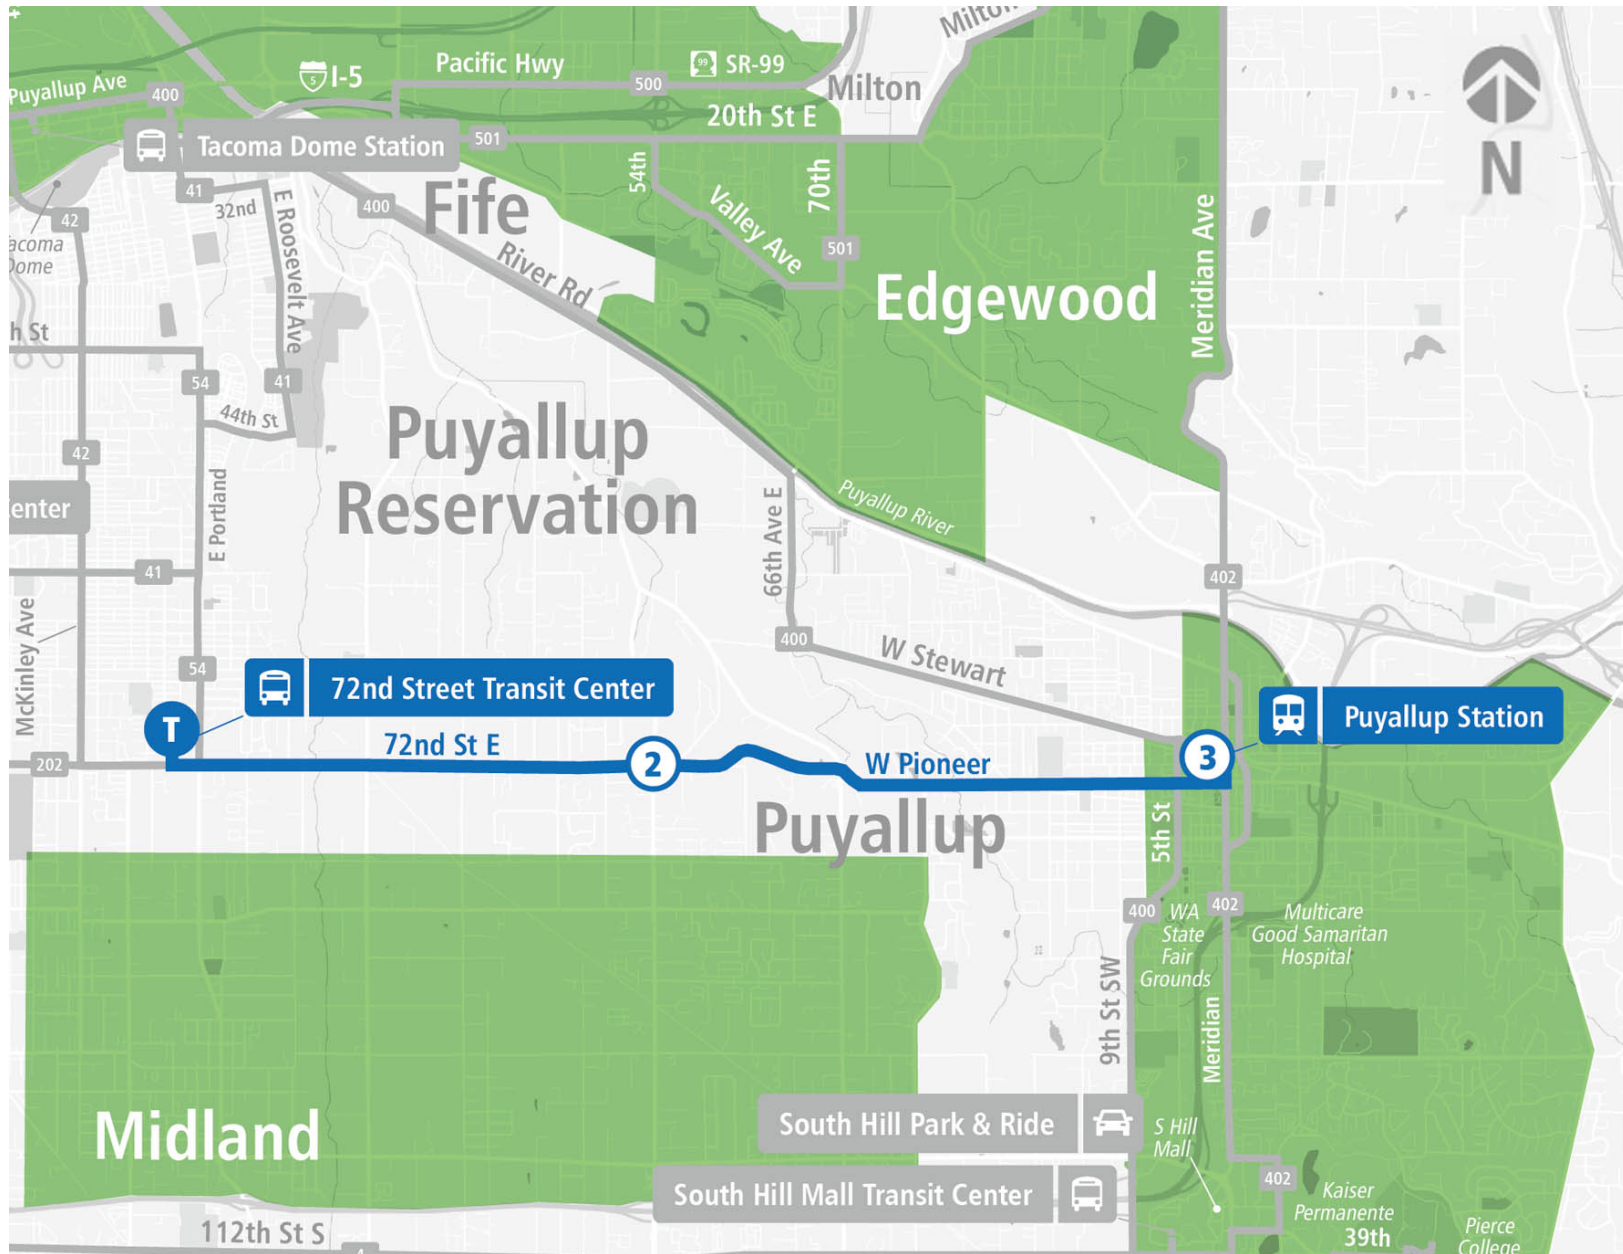

Route 409 Puyallup - 72nd St

**Route 409 Puyallup - 72nd St | 72nd St TC to Puyallup Station - Bay 2**
**WEEKDAY**

<b>72nd St TC</b>	<b>72nd St E &amp; Canyon Rd</b>	<b>Puyallup Station - Bay 2</b>
06:10 AM	06:17 AM	06:31 AM
07:10 AM	07:17 AM	07:31 AM
08:10 AM	08:17 AM	08:31 AM
09:10 AM	09:17 AM	09:31 AM
10:10 AM	10:17 AM	10:31 AM
11:10 AM	11:17 AM	11:31 AM
12:10 PM	12:17 PM	12:31 PM
01:10 PM	01:17 PM	01:31 PM
02:10 PM	02:17 PM	02:31 PM
03:10 PM	03:17 PM	03:32 PM
04:10 PM	04:17 PM	04:33 PM
05:10 PM	05:17 PM	05:33 PM
06:10 PM	06:17 PM	06:33 PM
07:10 PM	07:17 PM	07:33 PM
<b>72nd St TC</b>	<b>72nd St E &amp; Canyon Rd</b>	<b>Puyallup Station - Bay 2</b>

**Route 409 Puyallup - 72nd St | Puyallup Station - Bay 2 to 72nd St TC**
**WEEKDAY**

<b>Puyallup Station - Bay 2</b>	<b>72nd St E &amp; Canyon Rd</b>	<b>72nd St TC</b>
06:42 AM	06:52 AM	06:59 AM
07:42 AM	07:52 AM	07:59 AM
08:42 AM	08:52 AM	08:59 AM
09:42 AM	09:52 AM	09:59 AM
10:42 AM	10:52 AM	10:59 AM
11:42 AM	11:52 AM	11:59 AM
12:42 PM	12:54 PM	01:01 PM
01:42 PM	01:54 PM	02:01 PM
02:42 PM	02:55 PM	03:03 PM
03:42 PM	03:55 PM	04:03 PM
04:42 PM	04:55 PM	05:03 PM
05:42 PM	05:53 PM	06:01 PM *
06:42 PM	06:53 PM	07:01 PM *
07:42 PM	07:53 PM	08:01 PM *
<b>Puyallup Station - Bay 2</b>	<b>72nd St E &amp; Canyon Rd</b>	<b>72nd St TC</b>

\* These trips do not continue as Route 202

## Route 409 Puyallup - 72nd St | 72nd St TC to Puyallup Station - Bay 2

**SATURDAY**

<b>72nd St TC</b>	<b>72nd St E &amp; Canyon Rd</b>	<b>Puyallup Station - Bay 2</b>
09:46 AM	09:52 AM	10:07 AM
10:46 AM	10:52 AM	11:07 AM
11:46 AM	11:52 AM	12:07 PM
12:46 PM	12:52 PM	01:07 PM
01:46 PM	01:52 PM	02:07 PM
02:46 PM	02:52 PM	03:07 PM
03:46 PM	03:52 PM	04:07 PM
04:46 PM	04:52 PM	05:07 PM
05:46 PM	05:52 PM	06:07 PM
<b>72nd St TC</b>	<b>72nd St E &amp; Canyon Rd</b>	<b>Puyallup Station - Bay 2</b>