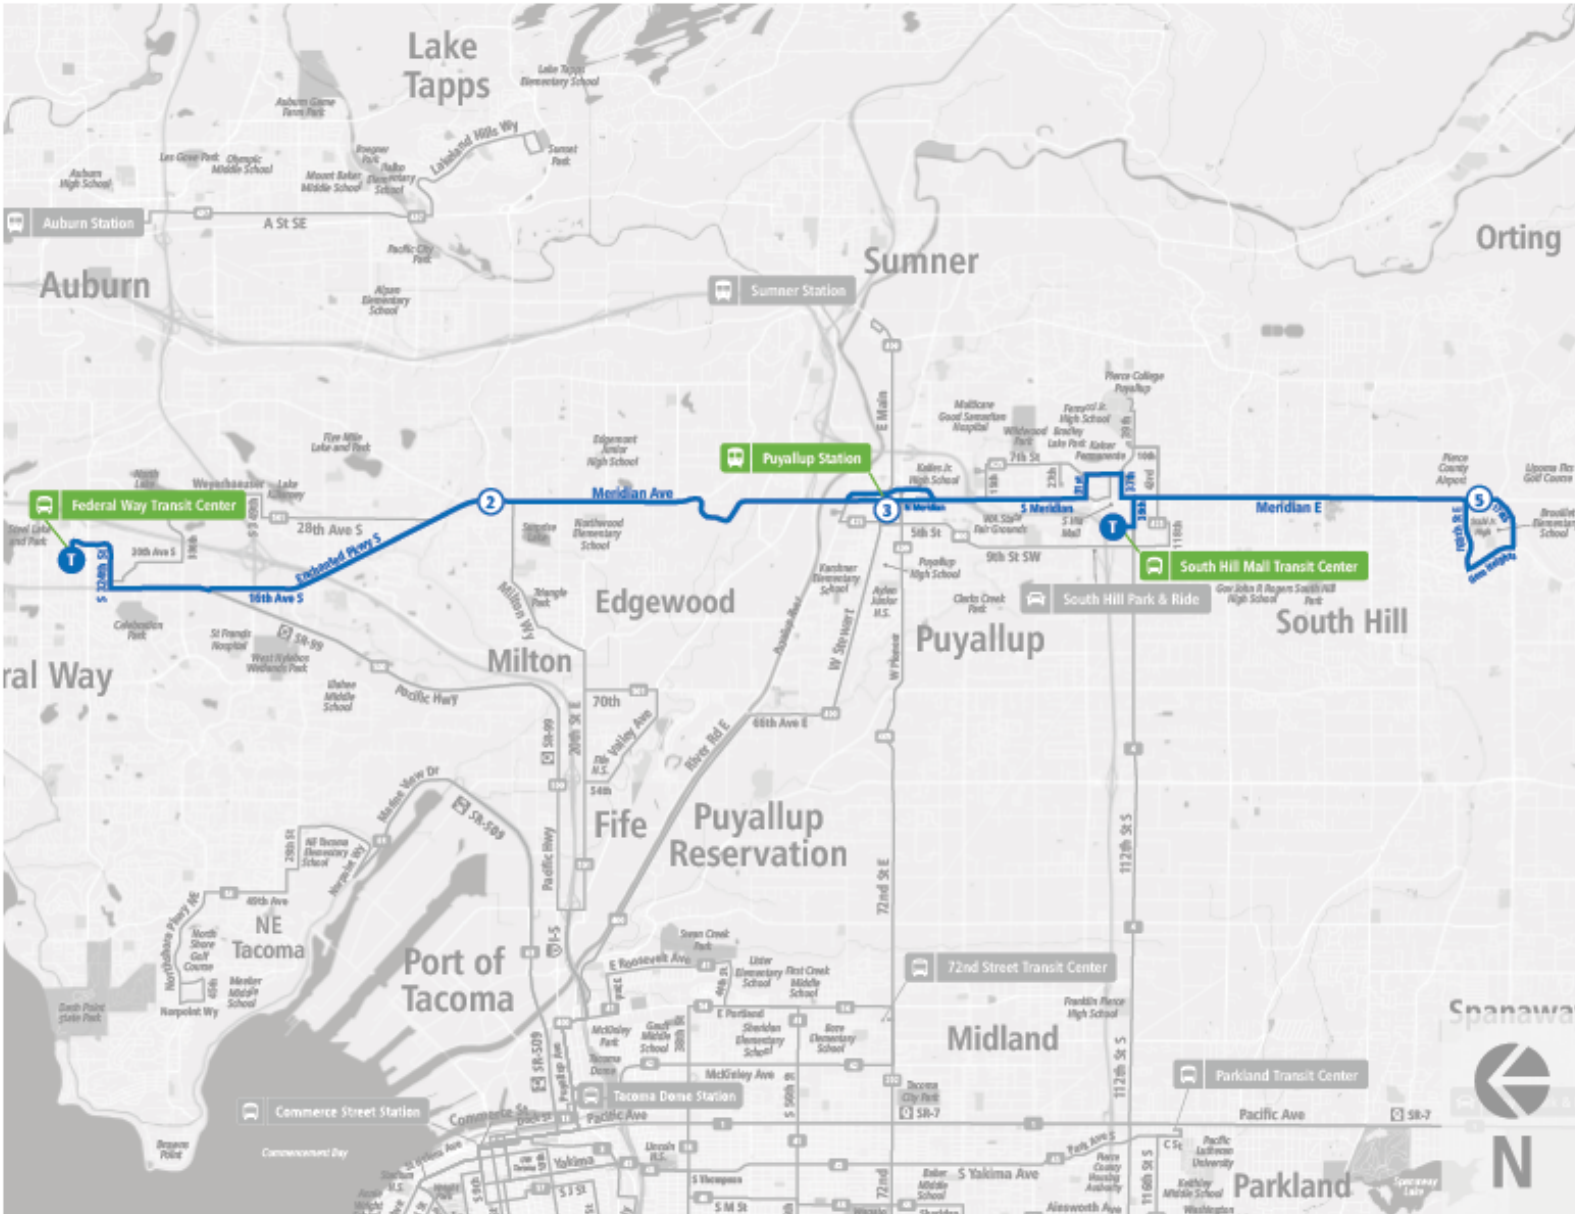

Route 402 Meridian

Route 402 Meridian | Meridian E & 171st St Ct E to Federal Way Tc BAY 1

WEEKDAY

Meridian E & 171st St Ct E	South Hill Mall TC	Puyallup Station - Bay 1	Meridian E & Emerald St	Federal Way Tc BAY 1
05:30 AM	05:52 AM	06:10 AM	06:25 AM	06:45 AM
06:00 AM	06:22 AM	06:40 AM	06:55 AM	07:15 AM
06:30 AM	06:54 AM	07:12 AM	07:27 AM	07:50 AM
07:00 AM	07:25 AM	07:43 AM	07:58 AM	08:22 AM
08:00 AM	08:25 AM	08:43 AM	08:58 AM	09:22 AM
09:00 AM	09:25 AM	09:46 AM	10:01 AM	10:25 AM
10:00 AM	10:25 AM	10:46 AM	11:01 AM	11:25 AM
11:00 AM	11:29 AM	11:50 AM	12:05 PM	12:30 PM
12:00 PM	12:31 PM	12:52 PM	01:07 PM	01:33 PM
01:00 PM	01:31 PM	01:53 PM	02:08 PM	02:35 PM
02:00 PM	02:31 PM	02:53 PM	03:08 PM	03:35 PM
03:00 PM	03:28 PM	03:50 PM	04:05 PM	04:32 PM
04:00 PM	04:28 PM	04:50 PM	05:05 PM	05:32 PM
05:00 PM	05:27 PM	05:47 PM	06:01 PM	06:27 PM
06:00 PM	06:26 PM	06:45 PM	06:59 PM	07:25 PM
07:00 PM	07:23 PM	07:41 PM	07:54 PM	08:16 PM
08:00 PM	08:22 PM	08:40 PM	08:53 PM	09:15 PM
Meridian E & 171st St Ct E	South Hill Mall TC	Puyallup Station - Bay 1	Meridian E & Emerald St	Federal Way Tc BAY 1