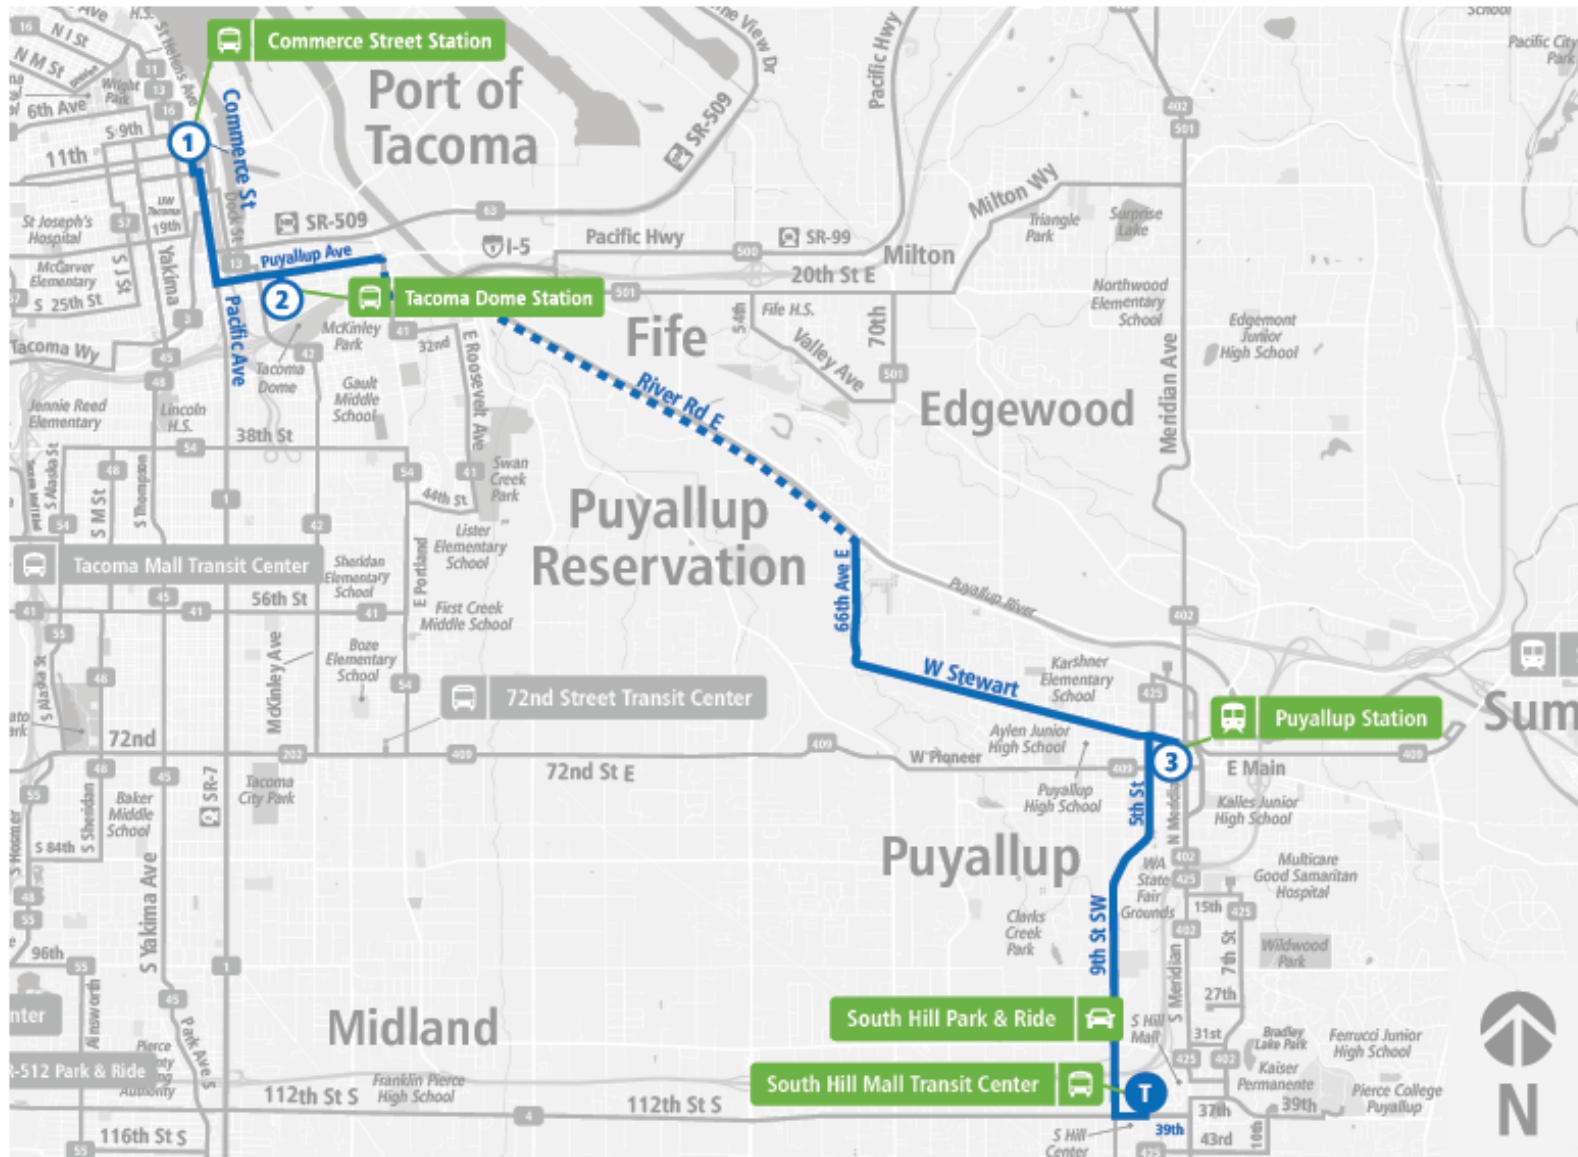

Route 400 Puyallup-Downtown Tacoma

NOTE: ROUTE 400 DOES NOT STOP ALONG RIVER ROAD.

Route 400 Puyallup-Downtown Tacoma | South Hill Mall TC to Commerce St Station - Zone F

WEEKDAY

South Hill Mall TC	South Hill P&R - Bay 1	Puyallup Station - Bay 1	Tacoma Dome Station - Zone E	Commerce St Station - Zone F
04:43 AM	04:47 AM	04:56 AM	05:14 AM	05:23 AM
05:13 AM	05:17 AM	05:26 AM	05:45 AM	05:54 AM
05:43 AM	05:47 AM	05:56 AM	06:15 AM	06:24 AM
06:13 AM	06:17 AM	06:26 AM	06:51 AM	07:02 AM
06:43 AM	06:47 AM	06:56 AM	07:21 AM	07:32 AM
07:13 AM	07:17 AM	07:26 AM	07:51 AM	08:02 AM
07:43 AM	07:47 AM	07:56 AM	08:21 AM	08:32 AM
08:13 AM	08:17 AM	08:26 AM	08:48 AM	08:58 AM
08:43 AM	08:47 AM	08:56 AM	09:17 AM	09:27 AM
09:15 AM	09:19 AM	09:28 AM	09:49 AM	09:59 AM
10:15 AM	10:19 AM	10:29 AM	10:49 AM	10:59 AM
11:15 AM	11:19 AM	11:29 AM	11:49 AM	11:59 AM
12:15 PM	12:19 PM	12:29 PM	12:49 PM	12:59 PM
01:15 PM	01:19 PM	01:29 PM	01:49 PM	01:59 PM
02:15 PM	02:20 PM	02:30 PM	02:50 PM	03:02 PM
02:45 PM	02:50 PM	03:00 PM	03:20 PM	03:32 PM
03:15 PM	03:20 PM	03:30 PM	03:50 PM	04:03 PM
03:43 PM	03:48 PM	03:58 PM	04:18 PM	04:31 PM
04:12 PM	04:17 PM	04:27 PM	04:47 PM	05:00 PM
04:42 PM	04:47 PM	04:57 PM	05:16 PM	05:27 PM
05:15 PM	05:20 PM	05:30 PM	05:49 PM	06:00 PM
05:45 PM	05:50 PM	06:00 PM	06:19 PM	06:30 PM
06:15 PM	06:20 PM	06:30 PM	06:49 PM	07:00 PM
07:15 PM	07:19 PM	07:28 PM	07:46 PM	07:55 PM
08:15 PM	08:19 PM	08:28 PM	08:46 PM	08:55 PM
South Hill Mall TC	South Hill P&R - Bay 1	Puyallup Station - Bay 1	Tacoma Dome Station - Zone E	Commerce St Station - Zone F