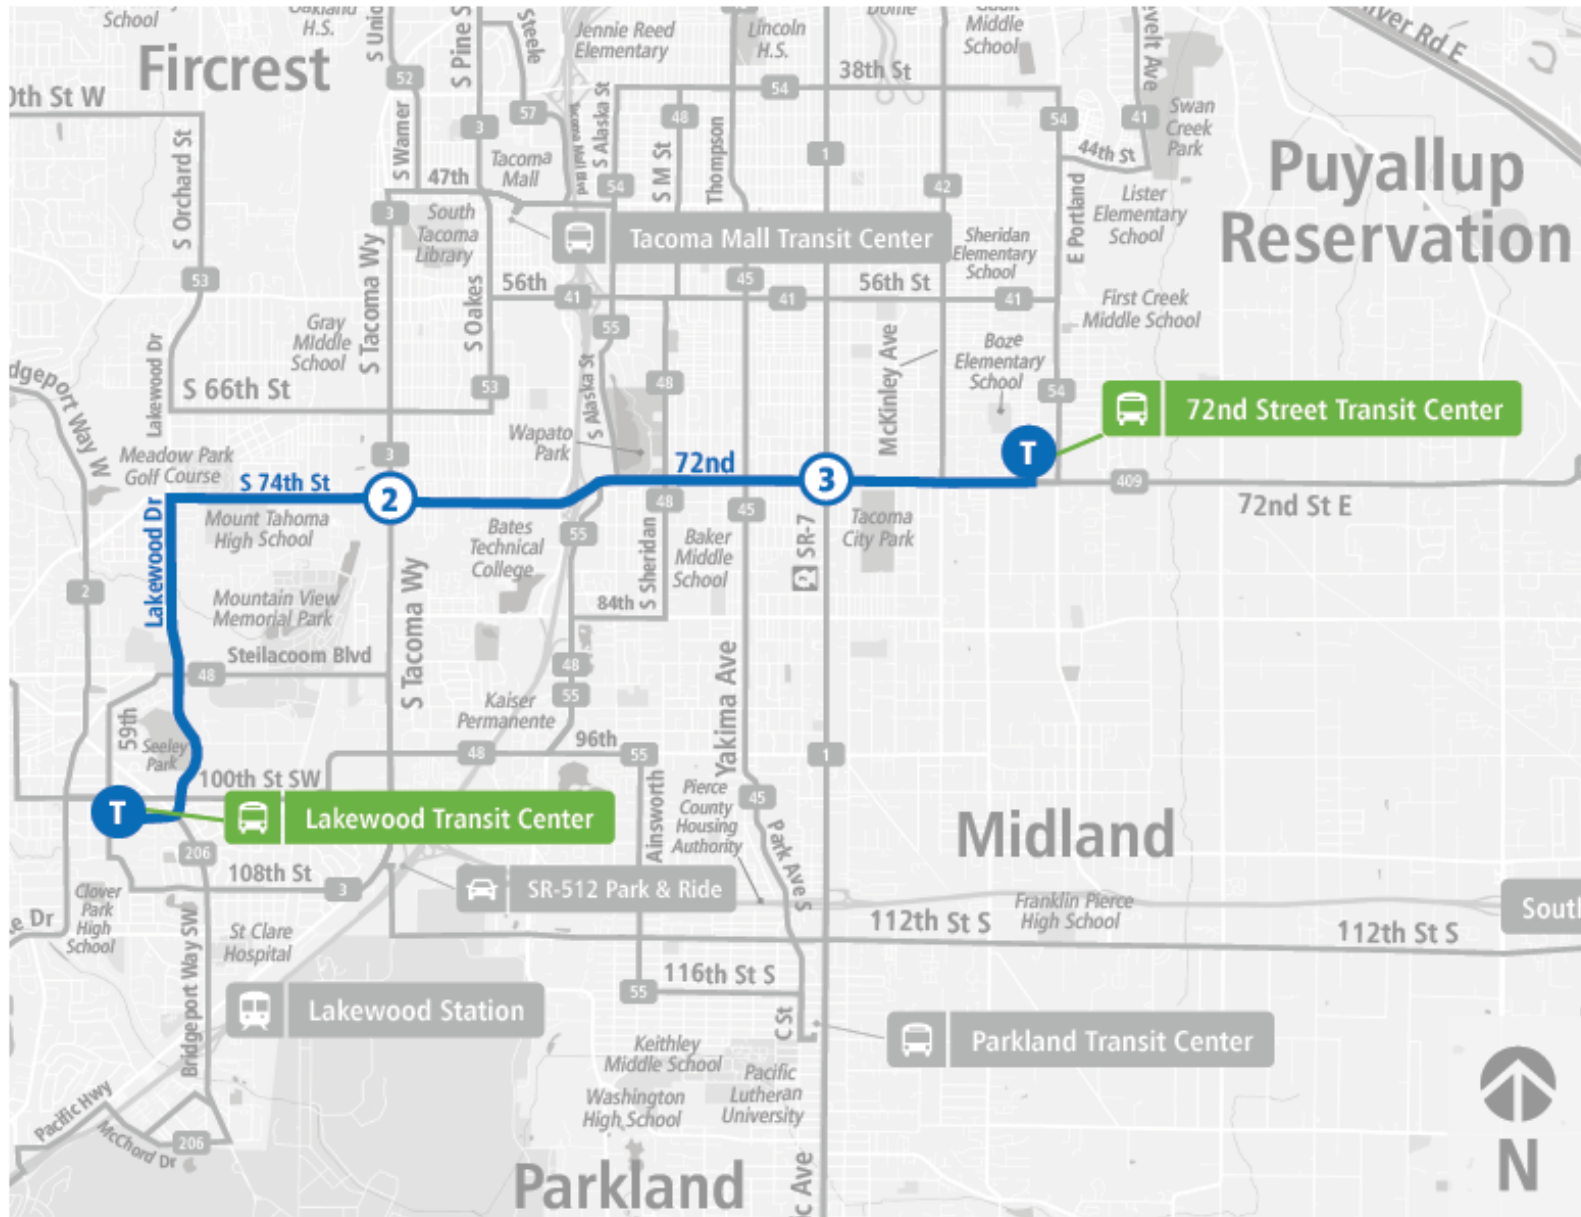

Route 202 72nd St

Route 202 72nd St | Lakewood TC to 72nd St TC

WEEKDAY

Lakewood TC	74th St S & S Puget Sound Ave	72nd St S & Pacific Ave	72nd St TC
06:00 AM	06:10 AM	06:19 AM	06:25 AM *
06:30 AM	06:40 AM	06:49 AM	06:55 AM *
07:00 AM	07:11 AM	07:20 AM	07:26 AM *
07:30 AM	07:41 AM	07:50 AM	07:57 AM
08:00 AM	08:11 AM	08:20 AM	08:27 AM
08:30 AM	08:41 AM	08:51 AM	08:58 AM
09:00 AM	09:11 AM	09:21 AM	09:28 AM
09:30 AM	09:41 AM	09:51 AM	09:58 AM
10:00 AM	10:11 AM	10:21 AM	10:28 AM
10:30 AM	10:41 AM	10:51 AM	10:59 AM
11:00 AM	11:11 AM	11:22 AM	11:30 AM
11:30 AM	11:41 AM	11:52 AM	12:00 PM
12:00 PM	12:11 PM	12:22 PM	12:30 PM
12:30 PM	12:41 PM	12:52 PM	01:00 PM
01:00 PM	01:12 PM	01:23 PM	01:31 PM
01:30 PM	01:42 PM	01:53 PM	02:01 PM
02:00 PM	02:13 PM	02:24 PM	02:32 PM
02:10 PM	02:23 PM	02:35 PM	02:45 PM
02:30 PM	02:43 PM	02:55 PM	03:05 PM
03:00 PM	03:13 PM	03:25 PM	03:35 PM
03:30 PM	03:43 PM	03:55 PM	04:04 PM
04:00 PM	04:13 PM	04:25 PM	04:34 PM
04:32 PM	04:45 PM	04:57 PM	05:06 PM
05:02 PM	05:15 PM	05:27 PM	05:36 PM
05:30 PM	05:42 PM	05:54 PM	06:03 PM
06:00 PM	06:12 PM	06:23 PM	06:30 PM *
07:00 PM	07:12 PM	07:22 PM	07:28 PM *
08:00 PM	08:11 PM	08:21 PM	08:27 PM *
09:00 PM	09:11 PM	09:21 PM	09:26 PM *
Lakewood TC	74th St S & S Puget Sound Ave	72nd St S & Pacific Ave	72nd St TC