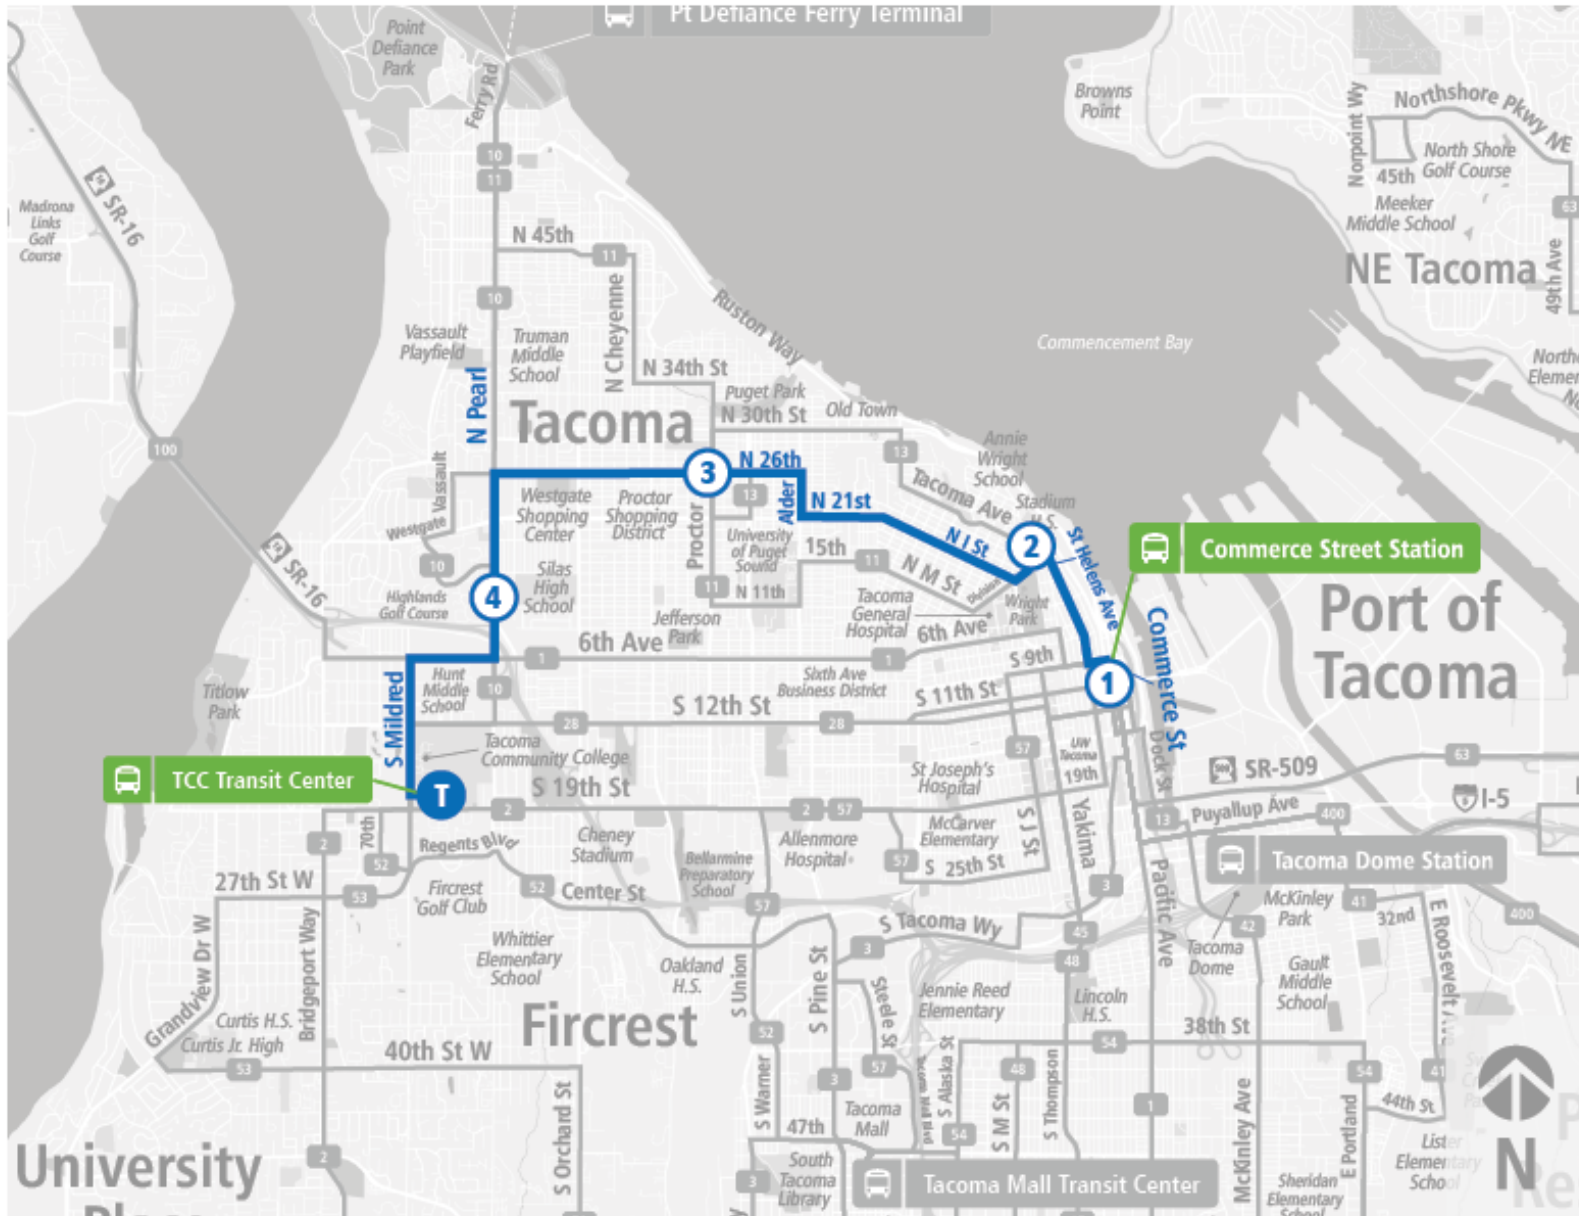

Route 16 North End