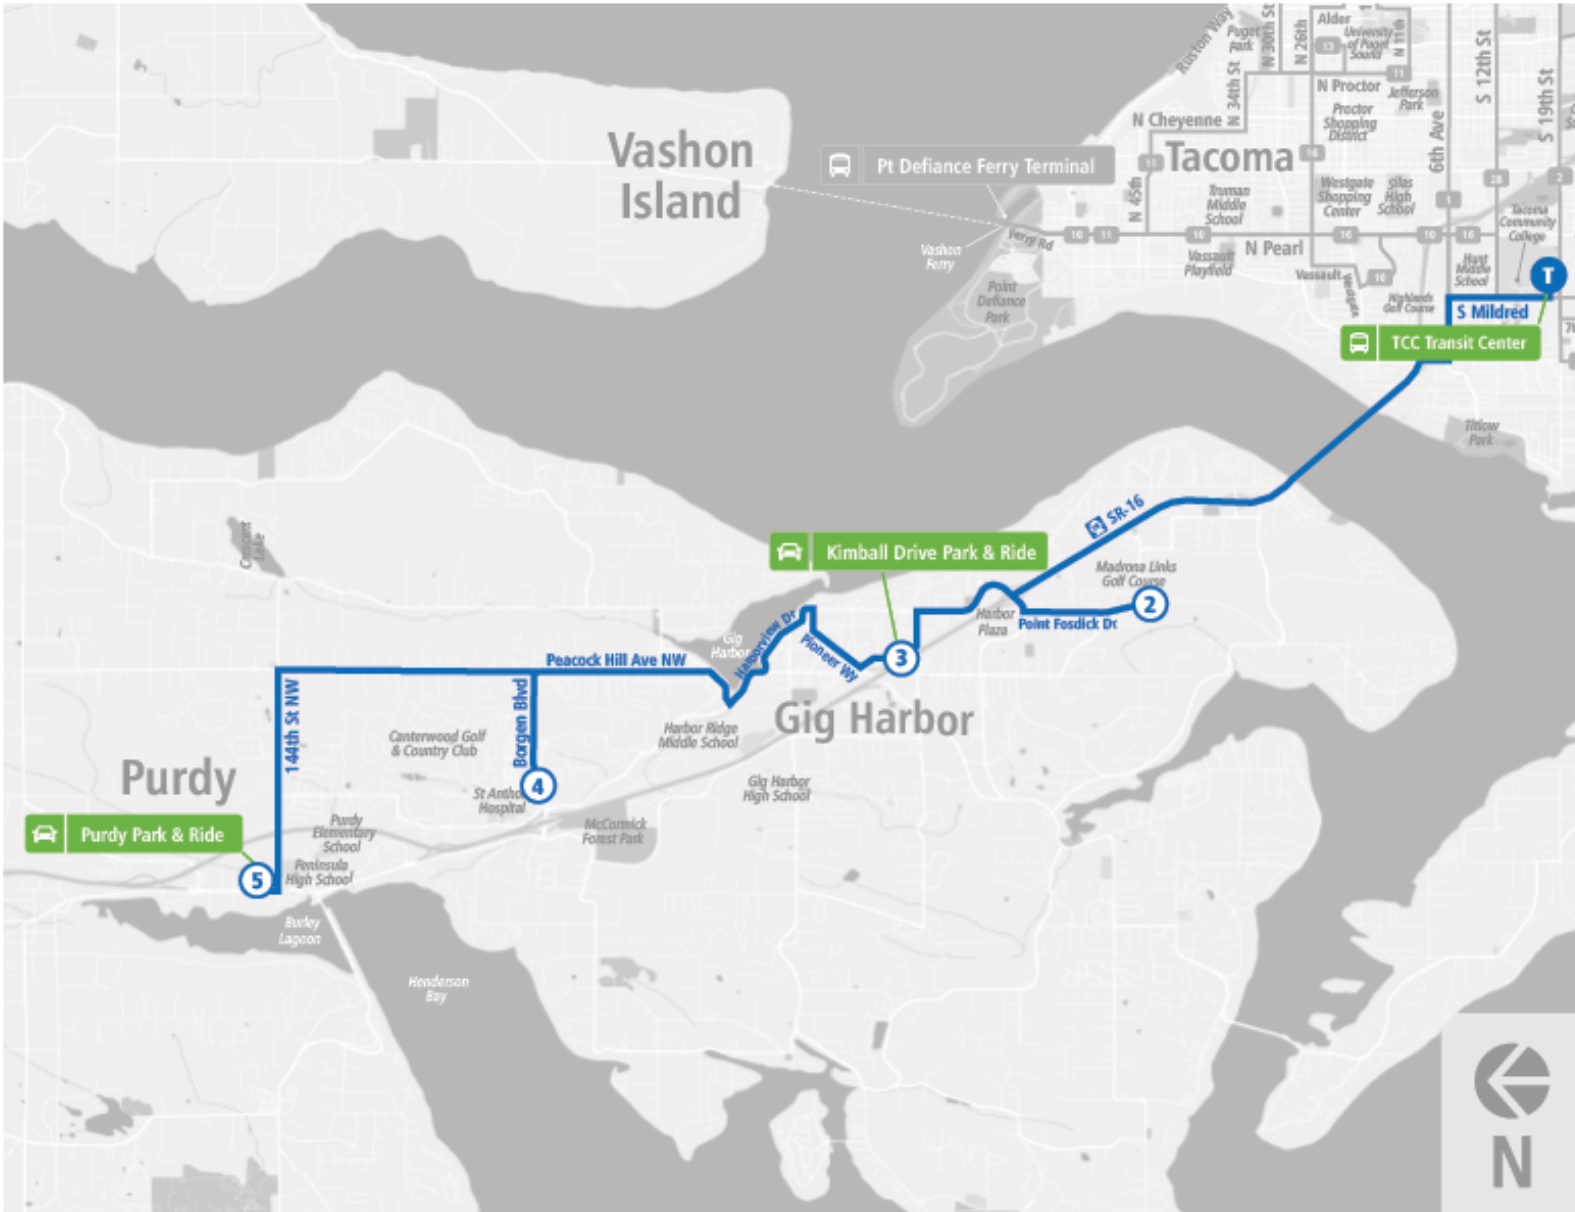

Route 100 Gig Harbor

Route 100 Gig Harbor | TCC TC to Purdy P&R

**WEEKDAY**

<b>TCC TC</b>	<b>Pt Fosdick Dr NW &amp; 45th St Ct NW</b>	<b>Kimball Dr P&amp;R - Bay 4</b>	<b>Borgen Blvd &amp; 51st Ave NW</b>	<b>Purdy P&amp;R</b>
07:15 AM	07:29 AM	07:39 AM	07:54 AM	08:08 AM
08:15 AM	08:31 AM	08:41 AM	08:56 AM	09:10 AM
09:15 AM	09:31 AM	09:41 AM	09:58 AM	10:12 AM
10:15 AM	10:31 AM	10:41 AM	10:58 AM	11:12 AM
11:15 AM	11:31 AM	11:41 AM	11:58 AM	12:12 PM
12:15 PM	12:31 PM	12:41 PM	12:58 PM	01:12 PM
01:15 PM	01:31 PM	01:41 PM	01:58 PM	02:13 PM
02:15 PM	02:32 PM	02:42 PM	02:59 PM	03:15 PM
03:15 PM	03:32 PM	03:42 PM	03:59 PM	04:16 PM
04:15 PM	04:32 PM	04:42 PM	04:59 PM	05:16 PM
05:15 PM	05:31 PM	05:41 PM	05:57 PM	06:13 PM
06:15 PM	06:29 PM	06:39 PM	06:55 PM	07:09 PM
07:15 PM	07:29 PM	07:39 PM	07:55 PM	08:09 PM
08:15 PM	08:29 PM	08:39 PM	08:55 PM	09:09 PM
<b>TCC TC</b>	<b>Pt Fosdick Dr NW &amp; 45th St Ct NW</b>	<b>Kimball Dr P&amp;R - Bay 4</b>	<b>Borgen Blvd &amp; 51st Ave NW</b>	<b>Purdy P&amp;R</b>

Route 100 Gig Harbor | Purdy P&R to TCC TC

**WEEKDAY**

Purdy P&R	Borgen Blvd & 51st Ave NW	Kimball Dr P&R - Bay 1	Pt Fosdick Dr NW & 45th St Ct NW	TCC TC
07:18 AM	07:29 AM	07:44 AM	07:51 AM	08:08 AM
08:18 AM	08:29 AM	08:45 AM	08:52 AM	09:09 AM
09:18 AM	09:30 AM	09:45 AM	09:52 AM	10:10 AM
10:18 AM	10:30 AM	10:45 AM	10:52 AM	11:10 AM
11:18 AM	11:29 AM	11:44 AM	11:52 AM	12:10 PM
12:18 PM	12:29 PM	12:44 PM	12:51 PM	01:09 PM
01:18 PM	01:29 PM	01:44 PM	01:51 PM	02:09 PM
02:18 PM	02:29 PM	02:44 PM	02:51 PM	03:09 PM
03:18 PM	03:29 PM	03:44 PM	03:51 PM	04:09 PM
04:18 PM	04:29 PM	04:44 PM	04:51 PM	05:09 PM
05:18 PM	05:29 PM	05:44 PM	05:51 PM	06:08 PM
06:18 PM	06:29 PM	06:43 PM	06:50 PM	07:07 PM
07:18 PM	07:29 PM	07:43 PM	07:50 PM	08:07 PM
08:18 PM	08:29 PM	08:43 PM	08:50 PM	09:07 PM
Purdy P&R	Borgen Blvd & 51st Ave NW	Kimball Dr P&R - Bay 1	Pt Fosdick Dr NW & 45th St Ct NW	TCC TC