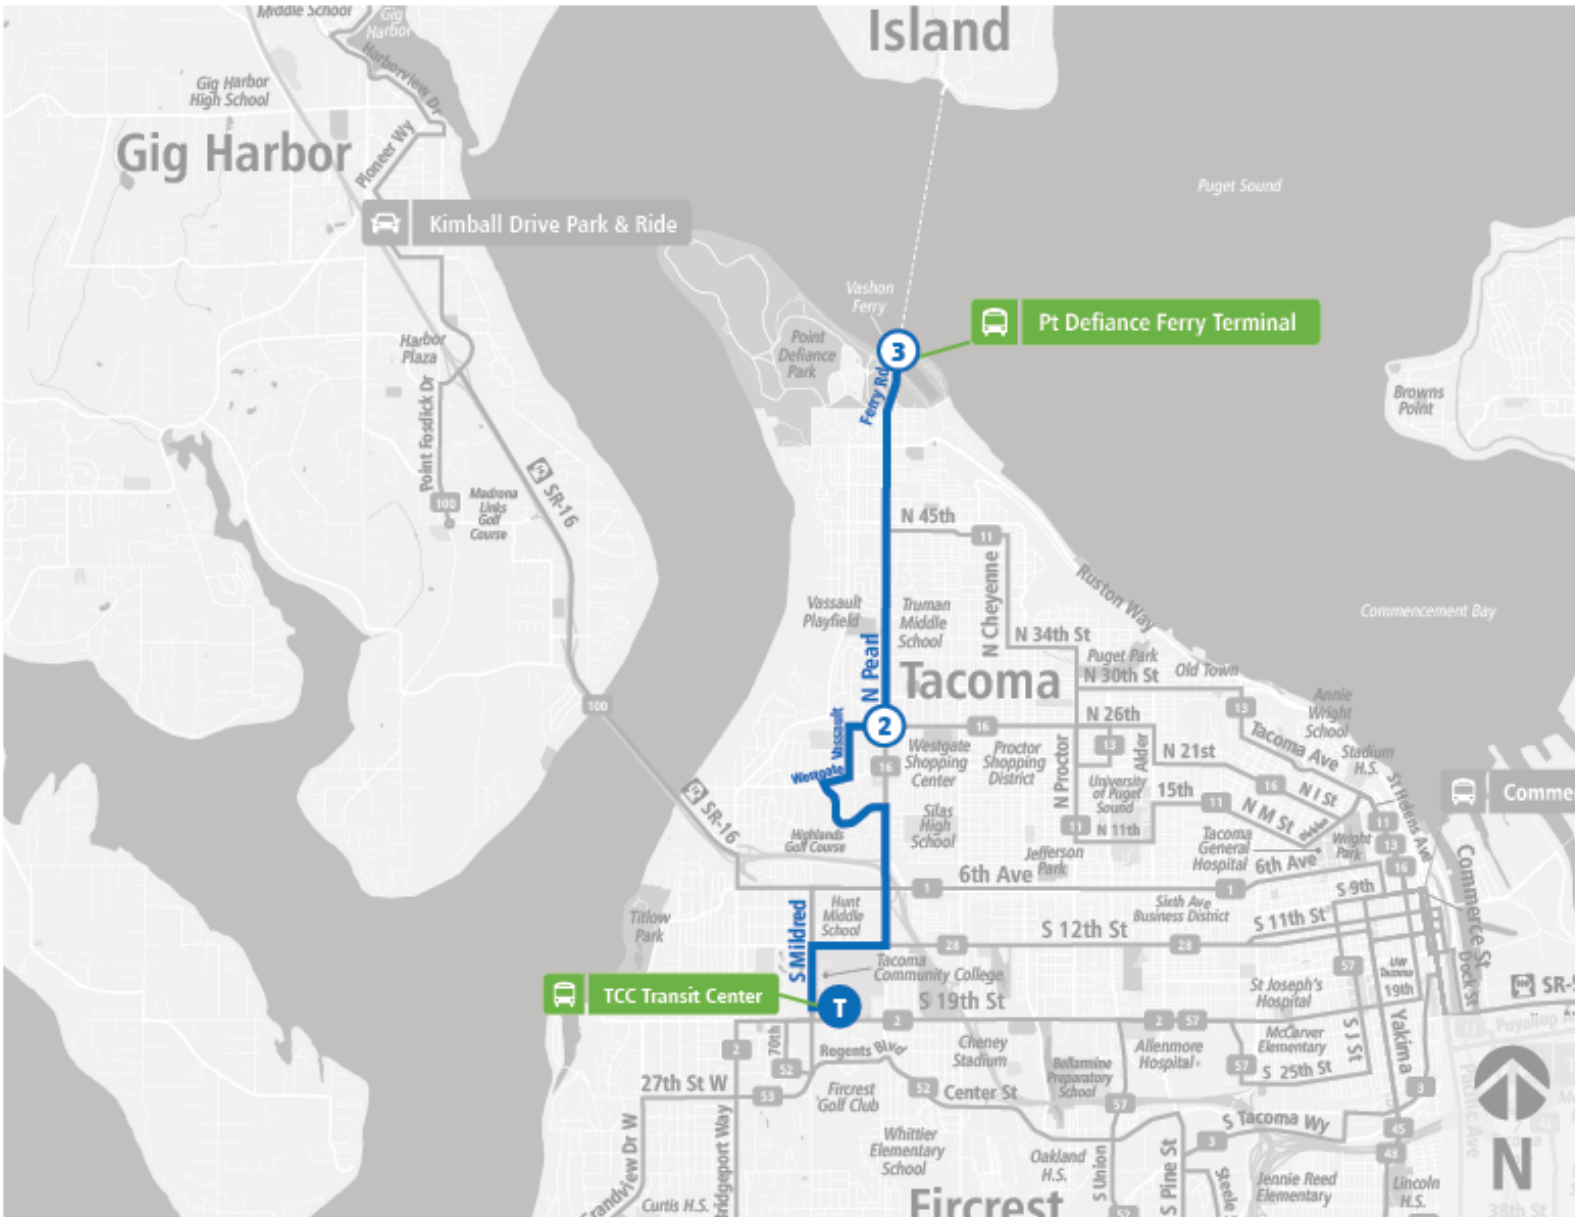

Route 10 Pearl St

Route 10 Pearl St | TCC TC to Pt Defiance Ferry Terminal

**WEEKDAY**

TCC TC	Pearl St & N 26th St	Pt Defiance Ferry Terminal
05:15 AM	05:26 AM	05:36 AM
05:45 AM	05:56 AM	06:06 AM
06:15 AM	06:26 AM	06:36 AM
06:45 AM	06:56 AM	07:06 AM
07:15 AM	07:27 AM	07:37 AM
07:45 AM	07:57 AM	08:07 AM
08:15 AM	08:27 AM	08:37 AM
08:45 AM	08:57 AM	09:07 AM
09:15 AM	09:27 AM	09:37 AM
09:45 AM	09:57 AM	10:07 AM
10:15 AM	10:27 AM	10:37 AM
10:45 AM	10:57 AM	11:07 AM
11:15 AM	11:27 AM	11:37 AM
11:45 AM	11:58 AM	12:09 PM
12:15 PM	12:28 PM	12:39 PM
12:45 PM	12:58 PM	01:09 PM
01:15 PM	01:28 PM	01:40 PM
01:45 PM	01:58 PM	02:10 PM
02:15 PM	02:28 PM	02:40 PM
02:45 PM	02:58 PM	03:10 PM
03:15 PM	03:28 PM	03:40 PM
03:45 PM	03:58 PM	04:10 PM
04:15 PM	04:28 PM	04:39 PM
04:45 PM	04:58 PM	05:09 PM
05:15 PM	05:28 PM	05:39 PM
05:45 PM	05:58 PM	06:09 PM
06:15 PM	06:28 PM	06:38 PM
07:15 PM	07:28 PM	07:37 PM
08:15 PM	08:28 PM	08:37 PM
09:15 PM	09:28 PM	09:37 PM

**Route 10 Pearl St | Pt Defiance Ferry Terminal to TCC TC**
**SUNDAY**

<b>Pt Defiance Ferry Terminal</b>	<b>26th St N &amp; Pearl St</b>	<b>TCC TC</b>
09:30 AM	09:38 AM	09:51 AM
10:30 AM	10:38 AM	10:51 AM
11:30 AM	11:38 AM	11:51 AM
12:30 PM	12:38 PM	12:51 PM
01:30 PM	01:39 PM	01:52 PM
02:30 PM	02:39 PM	02:52 PM
03:30 PM	03:39 PM	03:52 PM
04:30 PM	04:39 PM	04:52 PM
05:30 PM	05:39 PM	05:52 PM
<b>Pt Defiance Ferry Terminal</b>	<b>26th St N &amp; Pearl St</b>	<b>TCC TC</b>