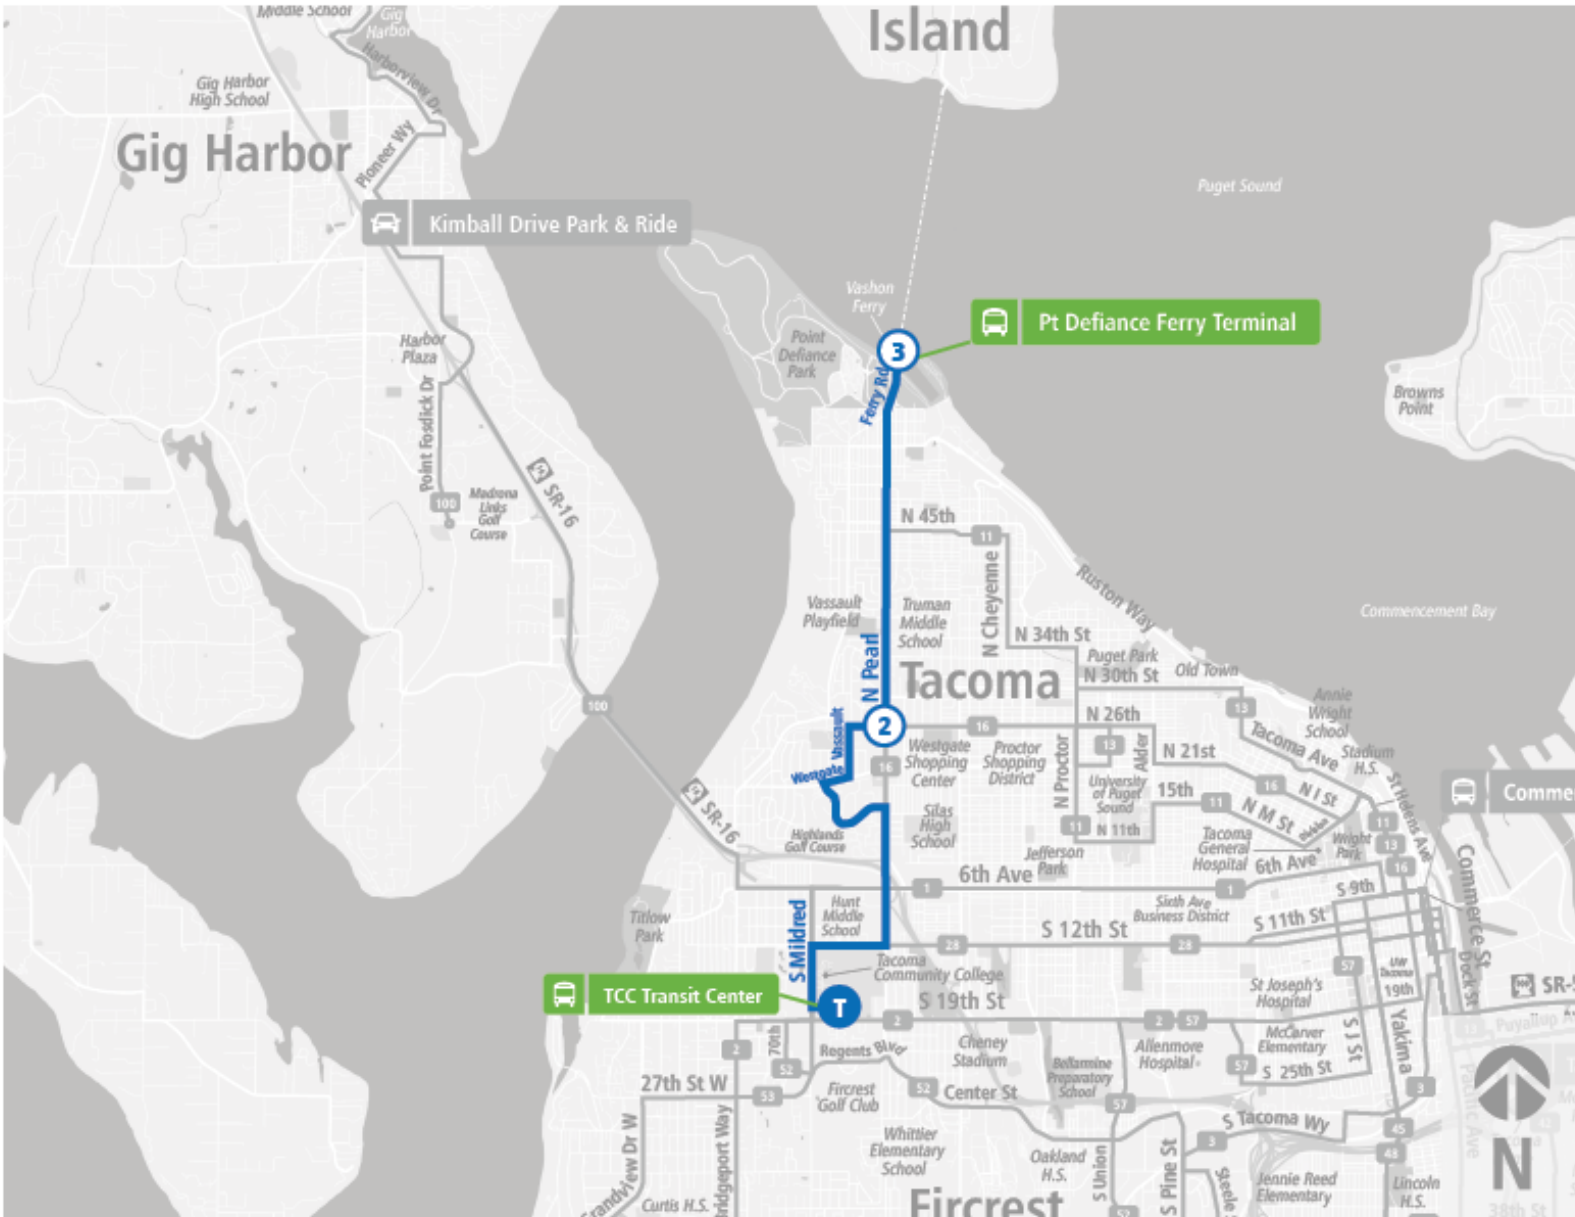

Route 10 Pearl St

Route 10 Pearl St | TCC TC to Pt Defiance Ferry Terminal

WEEKDAY

TCC TC	Pearl St & N 26th St	Pt Defiance Ferry Terminal
05:15 AM	05:26 AM	05:36 AM
05:45 AM	05:56 AM	06:06 AM
06:15 AM	06:26 AM	06:36 AM
06:45 AM	06:56 AM	07:06 AM
07:15 AM	07:27 AM	07:37 AM
07:45 AM	07:57 AM	08:07 AM
08:15 AM	08:27 AM	08:37 AM
08:45 AM	08:57 AM	09:07 AM
09:15 AM	09:27 AM	09:37 AM
09:45 AM	09:57 AM	10:07 AM
10:15 AM	10:27 AM	10:37 AM
10:45 AM	10:57 AM	11:07 AM
11:15 AM	11:27 AM	11:37 AM
11:45 AM	11:58 AM	12:09 PM
12:15 PM	12:28 PM	12:39 PM
12:45 PM	12:58 PM	01:09 PM
01:15 PM	01:28 PM	01:40 PM
01:45 PM	01:58 PM	02:10 PM
02:15 PM	02:28 PM	02:40 PM
02:45 PM	02:58 PM	03:10 PM
03:15 PM	03:28 PM	03:40 PM
03:45 PM	03:58 PM	04:10 PM
04:15 PM	04:28 PM	04:39 PM
04:45 PM	04:58 PM	05:09 PM
05:15 PM	05:28 PM	05:39 PM
05:45 PM	05:58 PM	06:09 PM
06:15 PM	06:28 PM	06:38 PM
07:15 PM	07:28 PM	07:37 PM
08:15 PM	08:28 PM	08:37 PM
09:15 PM	09:28 PM	09:37 PM

Route 10 Pearl St | Pt Defiance Ferry Terminal to TCC TC

SUNDAY

Pt Defiance Ferry Terminal	26th St N & Pearl St	TCC TC
09:30 AM	09:38 AM	09:51 AM
10:30 AM	10:38 AM	10:51 AM
11:30 AM	11:38 AM	11:51 AM
12:30 PM	12:38 PM	12:51 PM
01:30 PM	01:39 PM	01:52 PM
02:30 PM	02:39 PM	02:52 PM
03:30 PM	03:39 PM	03:52 PM
04:30 PM	04:39 PM	04:52 PM
05:30 PM	05:39 PM	05:52 PM
Pt Defiance Ferry Terminal	26th St N & Pearl St	TCC TC