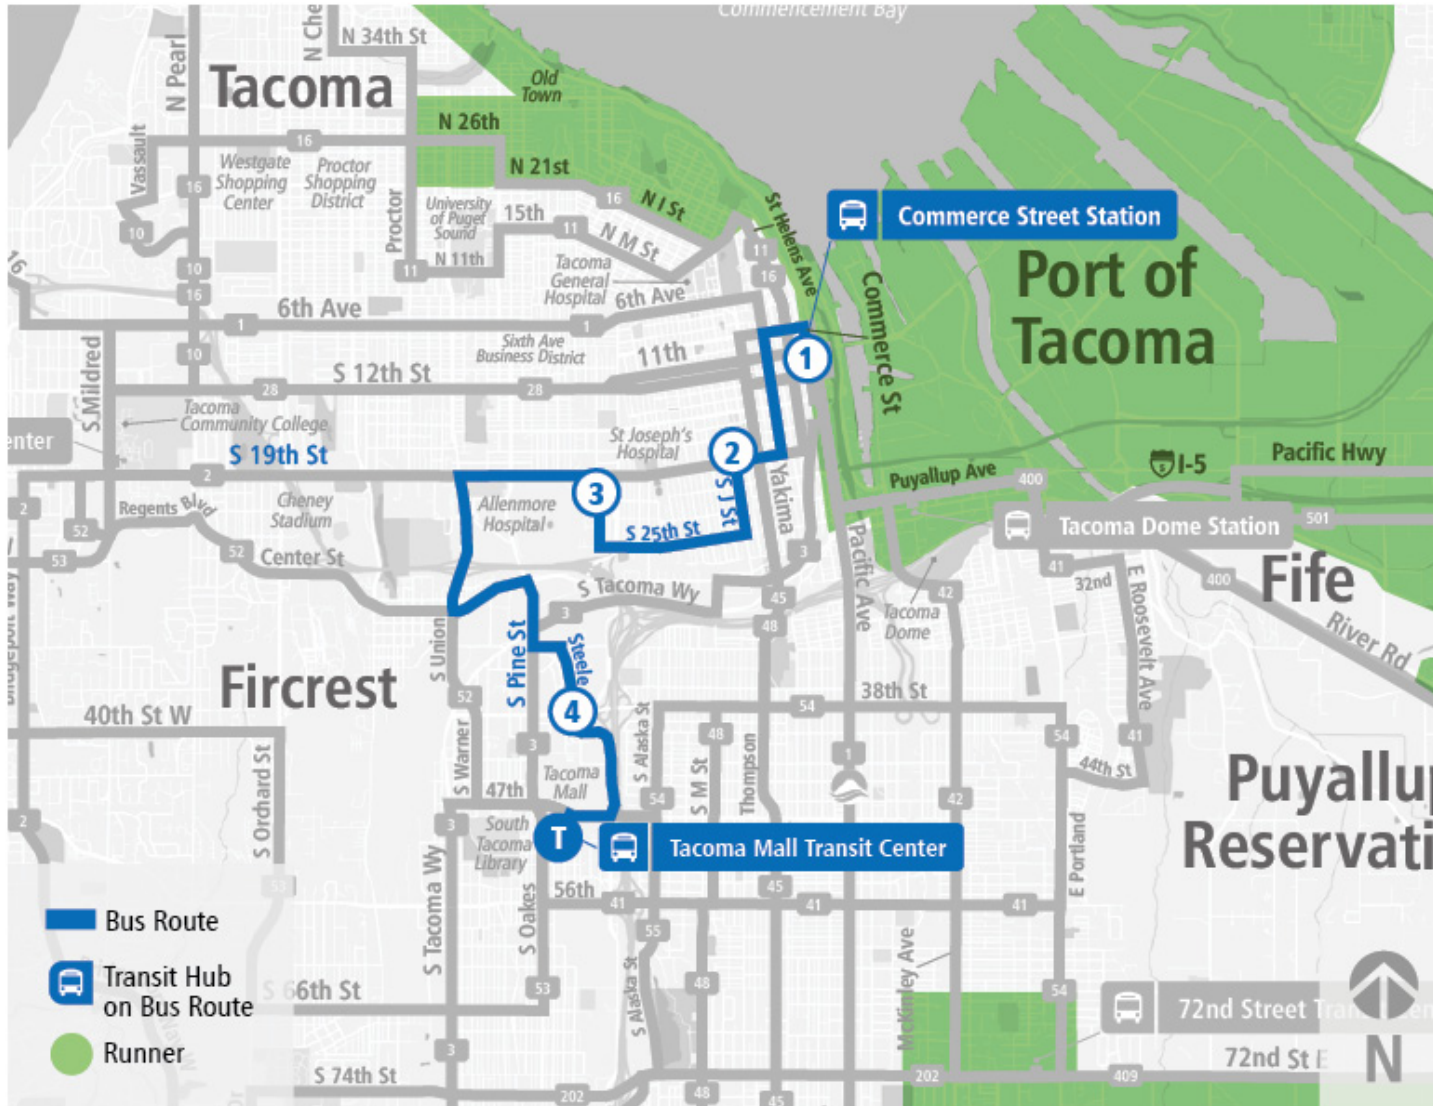

Pierce Transit Route 57: Union – S 19th St | Hilltop

Pierce Transit Route 57: Union – S 19th St | Hilltop

TACOMA MALL TC TO COMMERCE ST STATION - ZONE C

WEEKDAY

Tacoma Mall TC - Zone K	Steele St S & S 37th St (NB)	Trafton St & State St (SB)	19th St S & J St (EB)	Commerce St Station - Zone C
06:26 AM	06:31 AM	06:42 AM	06:48 AM	06:58 AM
06:56 AM	07:01 AM	07:12 AM	07:18 AM	07:29 AM
07:26 AM	07:31 AM	07:42 AM	07:48 AM	08:00 AM
07:56 AM	08:01 AM	08:12 AM	08:18 AM	08:30 AM
08:26 AM	08:31 AM	08:42 AM	08:48 AM	09:00 AM
08:56 AM	09:01 AM	09:12 AM	09:18 AM	09:30 AM
09:26 AM	09:31 AM	09:42 AM	09:48 AM	10:00 AM
09:56 AM	10:01 AM	10:13 AM	10:19 AM	10:31 AM
10:26 AM	10:32 AM	10:44 AM	10:50 AM	11:02 AM
10:56 AM	11:02 AM	11:14 AM	11:20 AM	11:32 AM
11:26 AM	11:32 AM	11:45 AM	11:51 AM	12:03 PM
11:56 AM	12:02 PM	12:16 PM	12:22 PM	12:35 PM
12:26 PM	12:32 PM	12:47 PM	12:53 PM	01:06 PM
12:56 PM	01:02 PM	01:17 PM	01:23 PM	01:36 PM
01:26 PM	01:32 PM	01:47 PM	01:53 PM	02:06 PM
01:56 PM	02:02 PM	02:17 PM	02:23 PM	02:36 PM
02:26 PM	02:32 PM	02:47 PM	02:53 PM	03:06 PM
02:56 PM	03:02 PM	03:17 PM	03:24 PM	03:37 PM
03:26 PM	03:32 PM	03:47 PM	03:54 PM	04:07 PM
03:56 PM	04:02 PM	04:17 PM	04:24 PM	04:37 PM
04:26 PM	04:32 PM	04:47 PM	04:54 PM	05:07 PM

Pierce Transit Route 57: Union – S 19th St | Hilltop

COMMERCE ST STATION - ZONE F TO TACOMA MALL TC

SUNDAY

Commerce St Station - Zone F	J St & S 19th St (SB)	Trafton St & State St (NB)	Steele St S & S 37th St (SB)	Tacoma Mall TC - Zone K
08:43 AM	08:53 AM	08:58 AM	09:10 AM	09:17 AM
09:43 AM	09:53 AM	09:58 AM	10:10 AM	10:18 AM
10:43 AM	10:53 AM	10:58 AM	11:11 AM	11:21 AM
11:43 AM	11:53 AM	11:58 AM	12:12 PM	12:23 PM
12:43 PM	12:53 PM	12:58 PM	01:12 PM	01:23 PM
01:43 PM	01:53 PM	01:58 PM	02:12 PM	02:23 PM
02:43 PM	02:53 PM	02:58 PM	03:12 PM	03:23 PM
03:43 PM	03:53 PM	03:58 PM	04:12 PM	04:23 PM
04:43 PM	04:53 PM	04:58 PM	05:12 PM	05:22 PM
05:43 PM	05:53 PM	05:58 PM	06:12 PM	06:21 PM