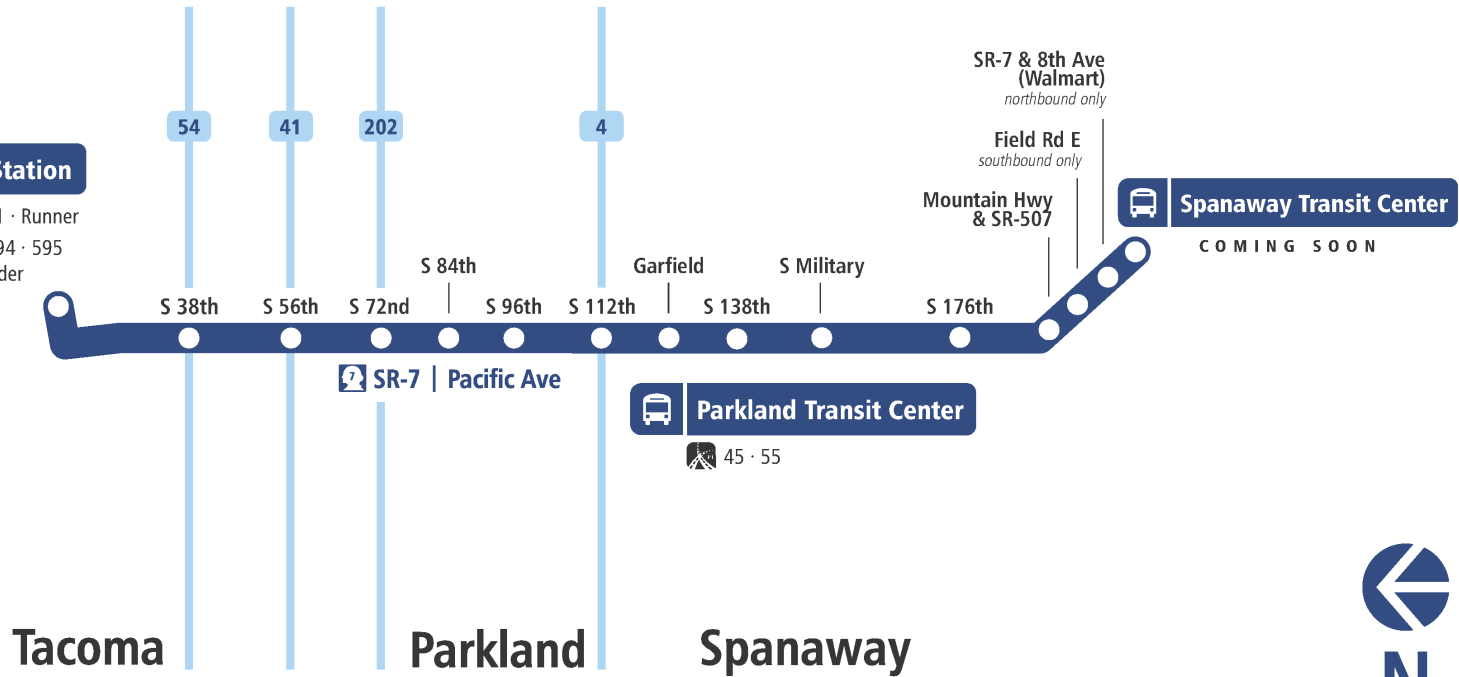

Stream Community Line Tacoma - Spanaway

COMMUNITY LINE

Tacoma Dome Station

41 · 400 · 500 · 501 · Runner
 574 · 586 · 590 · 594 · 595
Tacoma Link · Sounder

Scan To Learn More
View an interactive map,
timetables and fare info

- Community Line Stations
- Transit Hubs
- Intersecting Routes**
Route 1 connects along
SR-7 | Pacific Avenue

Pierce Transit
253.581.8000 | Relay: 711 | PierceTransit.org

Stream Community Line Tacoma - Spanaway | SR 7 & 8th Ave - Walmart to Tacoma Dome Station - Zone D

WEEKDAY

SR 7 & 8th Ave - Walmart	Pacific Ave & 112th St	Tacoma Dome Station - Zone D
05:40 AM	05:58 AM	06:19 AM
06:00 AM	06:18 AM	06:39 AM
06:20 AM	06:38 AM	06:59 AM
06:40 AM	06:58 AM	07:19 AM
07:00 AM	07:18 AM	07:39 AM
07:20 AM	07:38 AM	07:59 AM
07:40 AM	07:58 AM	08:19 AM
04:10 PM	04:31 PM	04:55 PM
04:30 PM	04:51 PM	05:15 PM
04:50 PM	05:11 PM	05:35 PM
05:10 PM	05:31 PM	05:55 PM
05:30 PM	05:51 PM	06:15 PM
05:50 PM	06:11 PM	06:35 PM
06:10 PM	06:31 PM	06:55 PM
06:30 PM	06:51 PM	07:15 PM
06:50 PM	07:11 PM	07:35 PM
07:10 PM	07:31 PM	07:55 PM
SR 7 & 8th Ave - Walmart	Pacific Ave & 112th St	Tacoma Dome Station - Zone D

Stream Community Line Tacoma - Spanaway | Tacoma Dome Station - Zone A to SR 7 & 8th Ave - Walmart

WEEKDAY

Tacoma Dome Station - Zone A	Pacific Ave S & S 112th St	SR 7 & 8th Ave - Walmart
05:35 AM	05:56 AM	06:28 AM
05:55 AM	06:16 AM	06:48 AM
06:15 AM	06:36 AM	07:08 AM
06:35 AM	06:56 AM	07:28 AM
06:55 AM	07:16 AM	07:48 AM
07:15 AM	07:36 AM	08:08 AM
07:35 AM	07:56 AM	08:28 AM
04:05 PM	04:29 PM	05:04 PM
04:25 PM	04:49 PM	05:24 PM
04:45 PM	05:09 PM	05:44 PM
05:05 PM	05:29 PM	06:04 PM
05:25 PM	05:49 PM	06:24 PM
05:45 PM	06:09 PM	06:44 PM
06:05 PM	06:29 PM	07:04 PM
06:25 PM	06:49 PM	07:24 PM
06:45 PM	07:09 PM	07:44 PM
07:05 PM	07:29 PM	08:04 PM
Tacoma Dome Station - Zone A	Pacific Ave S & S 112th St	SR 7 & 8th Ave - Walmart