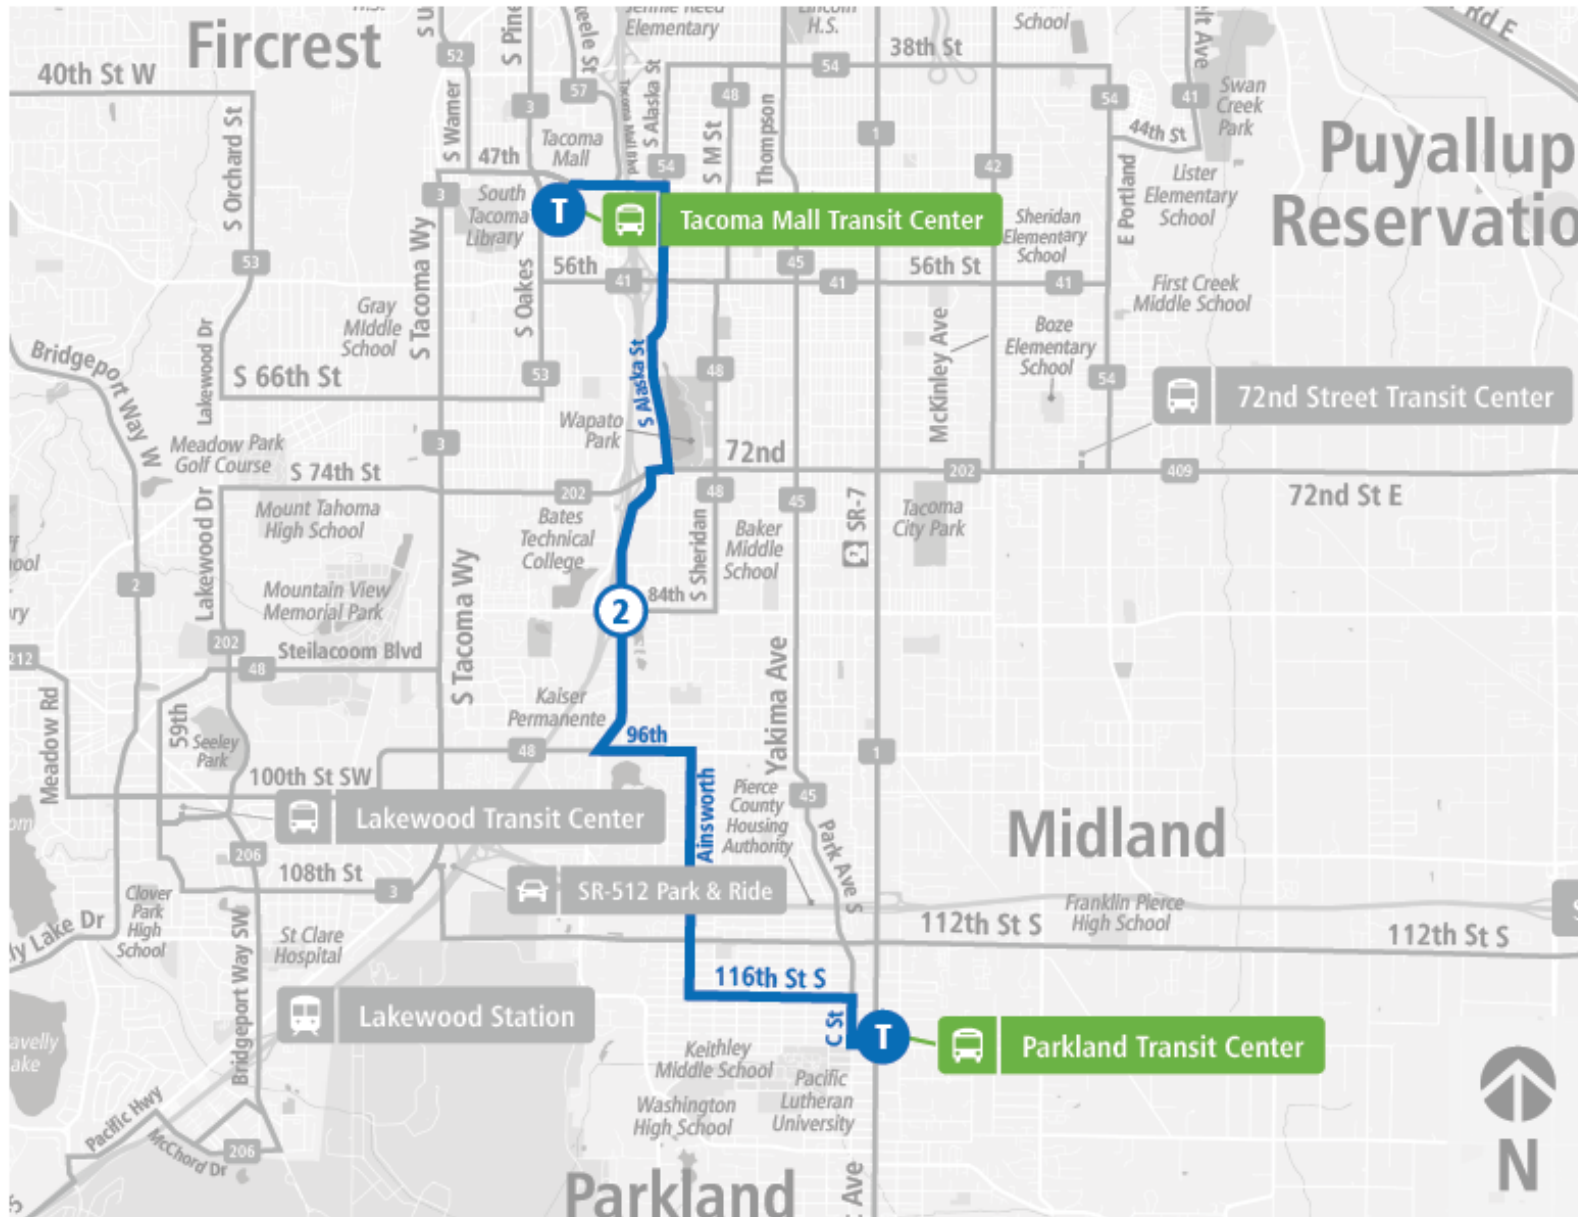

Route 55 Tacoma Mall