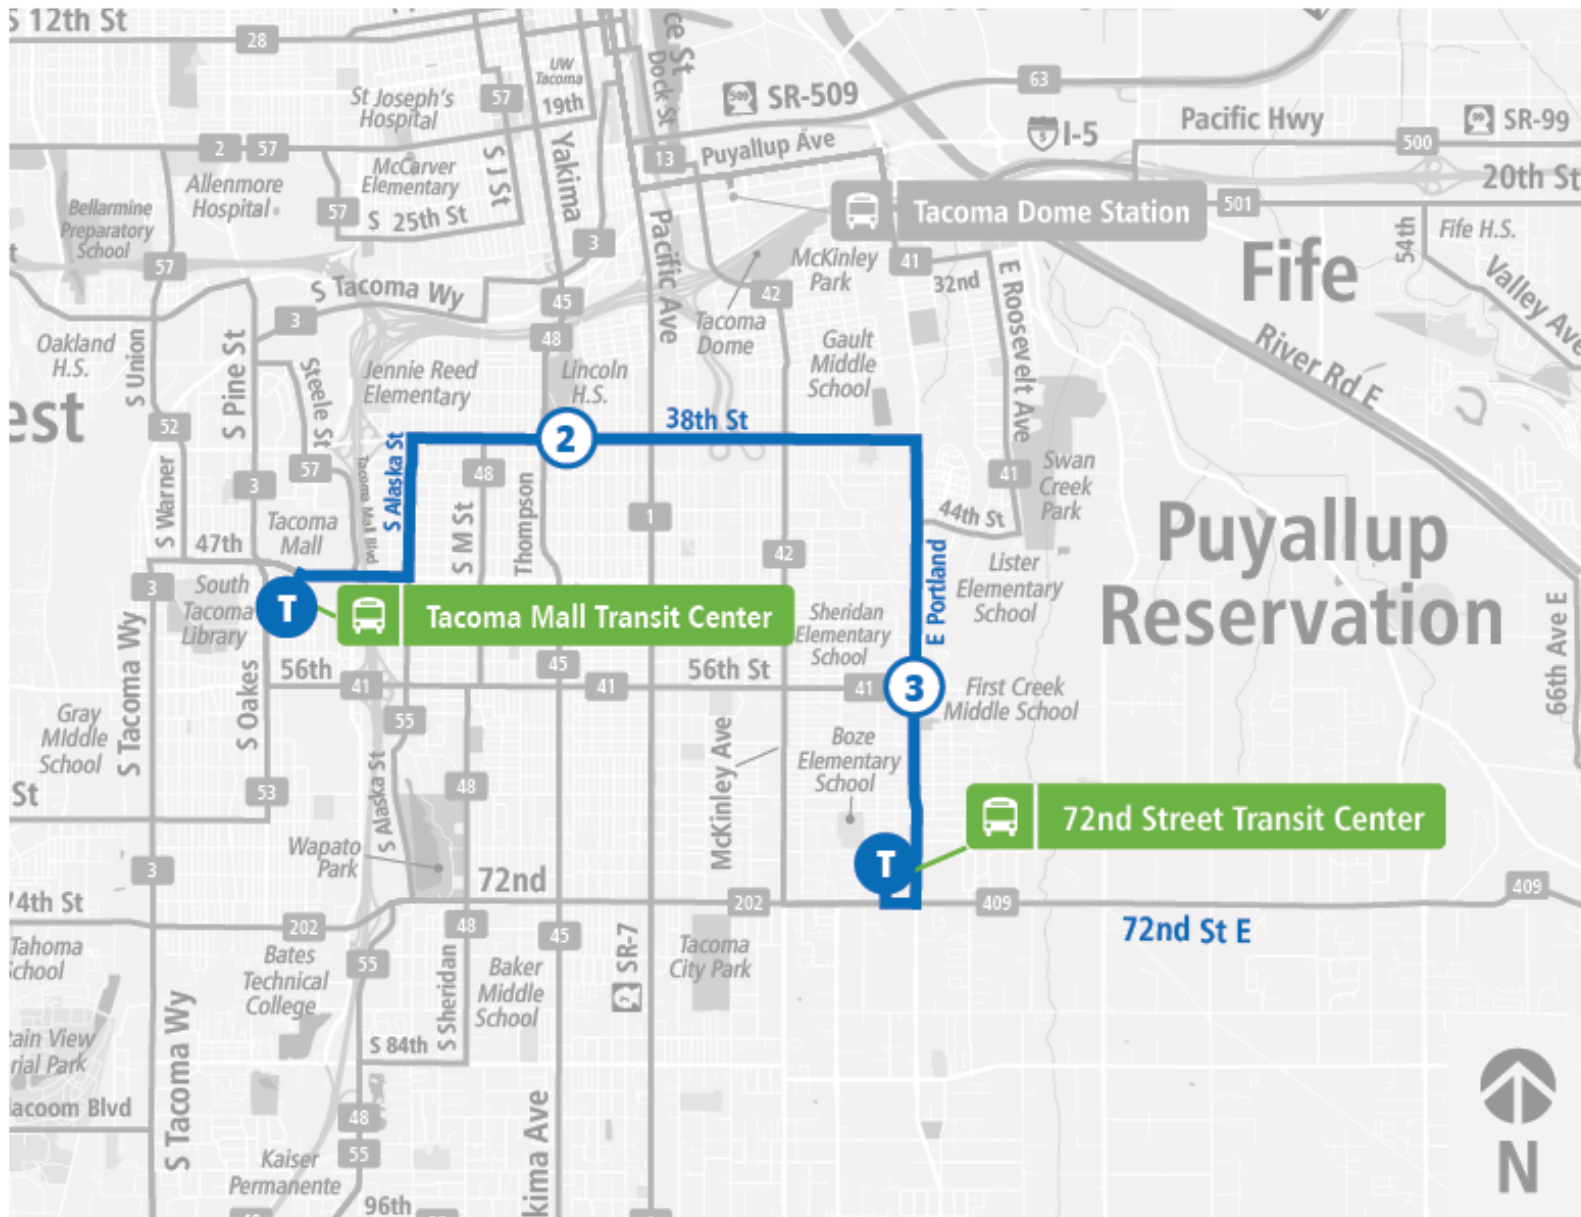

Route 54 38th St - Portland Ave

Route 54 38th St - Portland Ave | Tacoma Mall TC to 72nd St TC

WEEKDAY

Tacoma Mall TC	38th St S & Yakima Ave	Portland Ave E & E 56th St	72nd St TC
06:28 AM	06:35 AM	06:45 AM	06:50 AM
06:58 AM	07:05 AM	07:15 AM	07:20 AM
07:28 AM	07:35 AM	07:46 AM	07:51 AM
07:58 AM	08:05 AM	08:16 AM	08:21 AM
08:28 AM	08:35 AM	08:46 AM	08:51 AM
08:58 AM	09:05 AM	09:16 AM	09:21 AM
09:28 AM	09:35 AM	09:46 AM	09:51 AM
09:58 AM	10:05 AM	10:16 AM	10:21 AM
10:28 AM	10:35 AM	10:46 AM	10:51 AM
10:58 AM	11:05 AM	11:16 AM	11:21 AM
11:28 AM	11:35 AM	11:47 AM	11:53 AM
11:58 AM	12:05 PM	12:17 PM	12:23 PM
12:28 PM	12:35 PM	12:47 PM	12:53 PM
12:58 PM	01:06 PM	01:19 PM	01:25 PM
01:28 PM	01:36 PM	01:49 PM	01:55 PM
01:58 PM	02:06 PM	02:19 PM	02:26 PM
02:28 PM	02:36 PM	02:51 PM	02:58 PM
02:58 PM	03:07 PM	03:19 PM	03:26 PM
03:28 PM	03:37 PM	03:49 PM	03:56 PM
03:58 PM	04:07 PM	04:19 PM	04:26 PM
04:28 PM	04:36 PM	04:48 PM	04:55 PM
04:58 PM	05:06 PM	05:18 PM	05:25 PM
05:28 PM	05:36 PM	05:48 PM	05:54 PM
05:58 PM	06:05 PM	06:17 PM	06:23 PM
06:47 PM	06:54 PM	07:06 PM	07:10 PM
07:50 PM	07:56 PM	08:07 PM	08:11 PM
08:50 PM	08:56 PM	09:07 PM	09:11 PM
09:50 PM	09:56 PM	10:06 PM	10:10 PM
Tacoma Mall TC	38th St S & Yakima Ave	Portland Ave E & E 56th St	72nd St TC