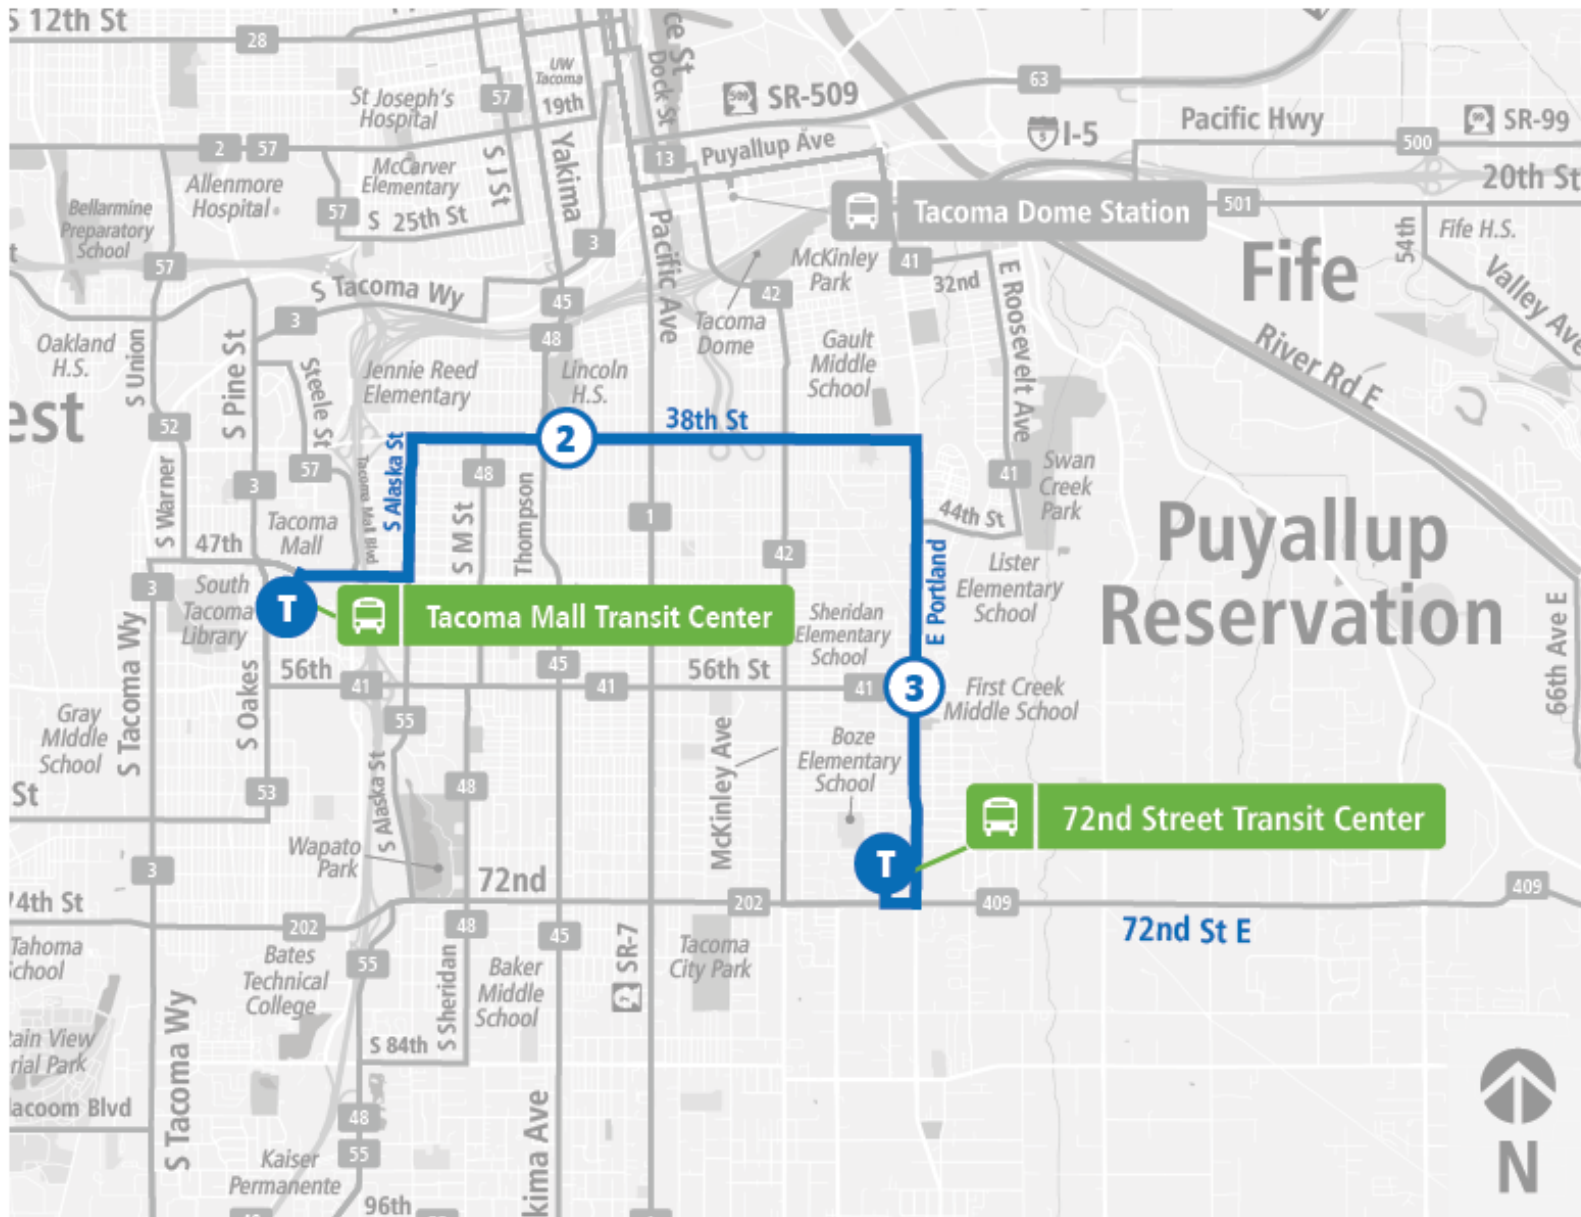

Route 54 38th St - Portland Ave

Route 54 38th St - Portland Ave | Tacoma Mall TC to 72nd St TC

WEEKDAY

Tacoma Mall TC	38th St S & Yakima Ave	Portland Ave E & E 56th St	72nd St TC
06:35 AM	06:42 AM	06:52 AM	06:58 AM
07:05 AM	07:12 AM	07:22 AM	07:28 AM
07:35 AM	07:42 AM	07:53 AM	08:00 AM
08:05 AM	08:12 AM	08:23 AM	08:30 AM
08:35 AM	08:42 AM	08:53 AM	09:00 AM
09:05 AM	09:12 AM	09:23 AM	09:30 AM
09:35 AM	09:42 AM	09:53 AM	10:00 AM
10:05 AM	10:12 AM	10:23 AM	10:30 AM
10:35 AM	10:42 AM	10:53 AM	11:00 AM
11:05 AM	11:12 AM	11:23 AM	11:30 AM
11:35 AM	11:43 AM	11:54 AM	12:01 PM
12:05 PM	12:13 PM	12:24 PM	12:31 PM
12:35 PM	12:43 PM	12:55 PM	01:02 PM
01:05 PM	01:13 PM	01:25 PM	01:32 PM
01:35 PM	01:43 PM	01:55 PM	02:02 PM
02:05 PM	02:13 PM	02:26 PM	02:35 PM
02:35 PM	02:43 PM	02:57 PM	03:06 PM
03:05 PM	03:13 PM	03:27 PM	03:36 PM
03:35 PM	03:43 PM	03:56 PM	04:05 PM
04:05 PM	04:13 PM	04:26 PM	04:35 PM
04:35 PM	04:43 PM	04:56 PM	05:05 PM
05:05 PM	05:13 PM	05:26 PM	05:35 PM
05:35 PM	05:43 PM	05:55 PM	06:03 PM
06:17 PM	06:25 PM	06:35 PM	06:43 PM
07:17 PM	07:25 PM	07:35 PM	07:43 PM
08:17 PM	08:25 PM	08:35 PM	08:42 PM
09:17 PM	09:24 PM	09:33 PM	09:40 PM
10:17 PM	10:24 PM	10:32 PM	10:38 PM
Tacoma Mall TC	38th St S & Yakima Ave	Portland Ave E & E 56th St	72nd St TC