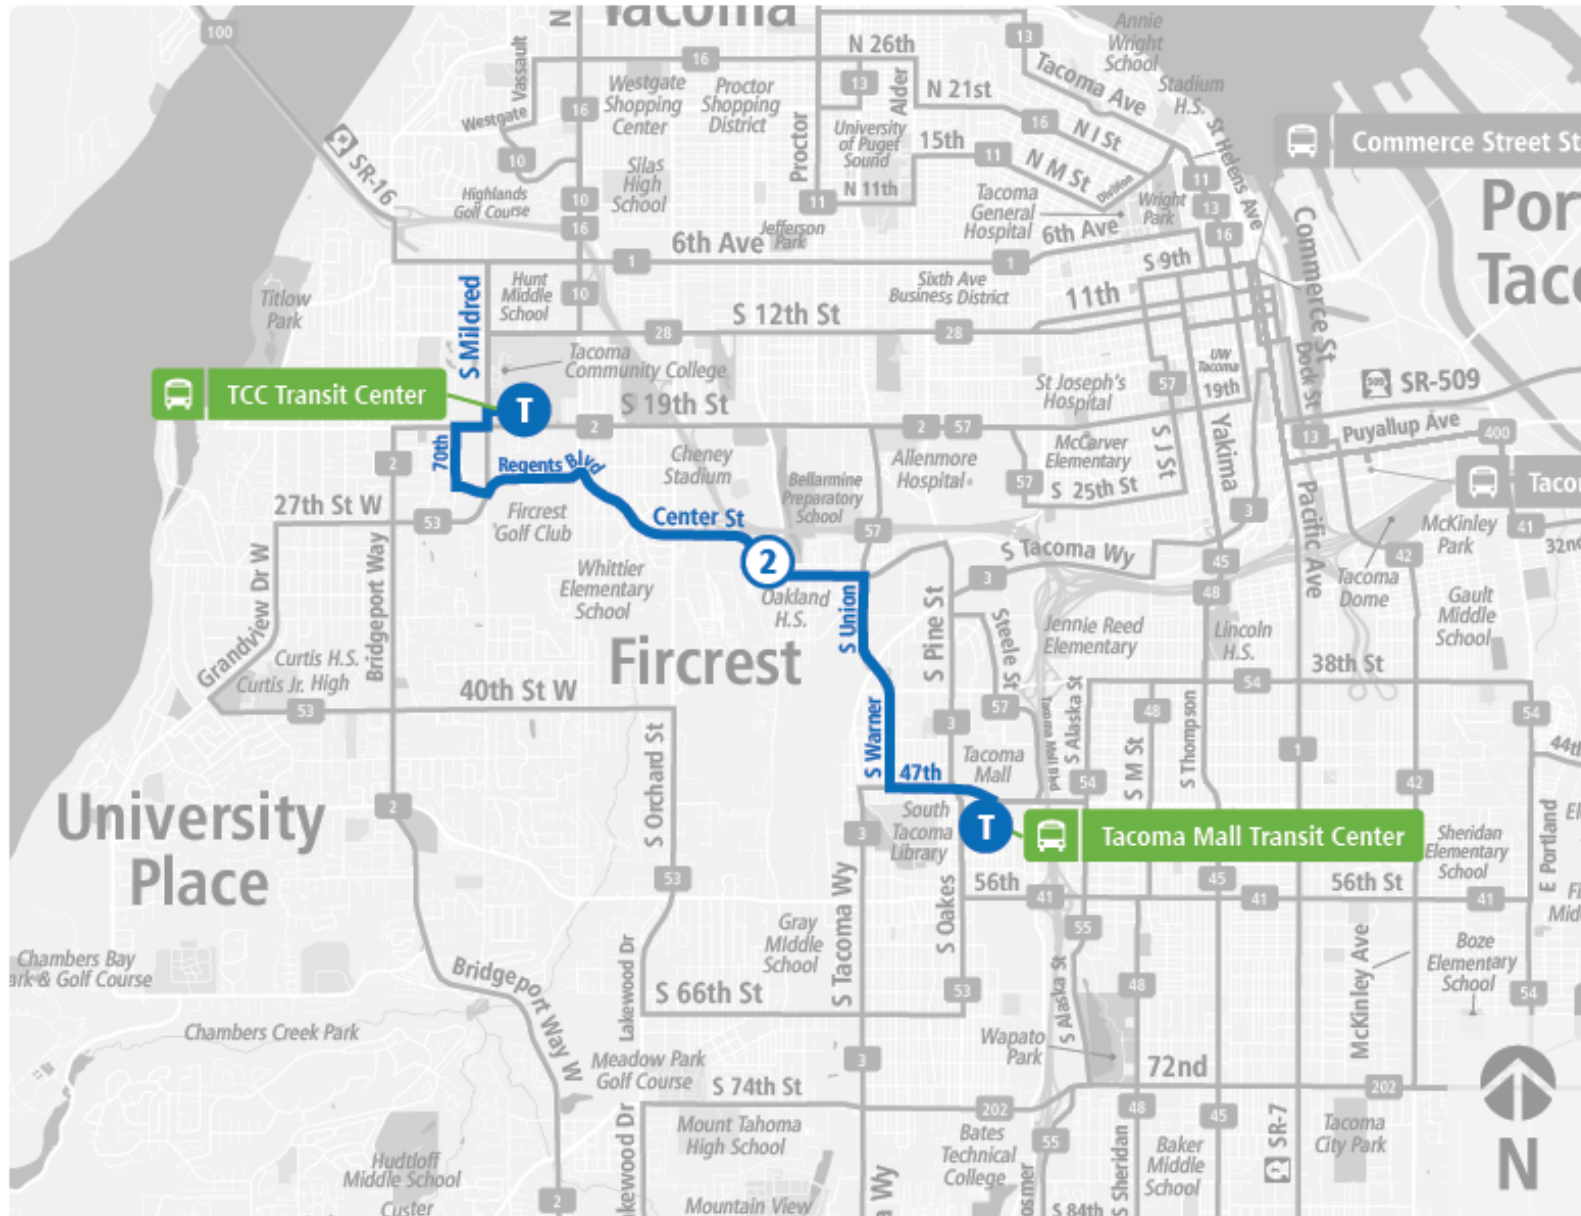

Route 52 Fircrest - TCC

Route 52 Fircrest - TCC | TCC TC to Tacoma Mall TC

WEEKDAY

TCC TC	Center St & Mason Ave	Tacoma Mall TC
06:15 AM	06:25 AM	06:34 AM
06:45 AM	06:55 AM	07:04 AM
07:15 AM	07:25 AM	07:36 AM
07:45 AM	07:55 AM	08:06 AM
08:15 AM	08:25 AM	08:36 AM
08:45 AM	08:55 AM	09:06 AM
09:15 AM	09:25 AM	09:36 AM
09:45 AM	09:55 AM	10:06 AM
10:15 AM	10:25 AM	10:36 AM
10:45 AM	10:55 AM	11:06 AM
11:15 AM	11:26 AM	11:37 AM
11:45 AM	11:56 AM	12:07 PM
12:15 PM	12:26 PM	12:37 PM
12:45 PM	12:56 PM	01:07 PM
01:15 PM	01:26 PM	01:37 PM
01:45 PM	01:56 PM	02:07 PM
02:15 PM	02:26 PM	02:37 PM
02:45 PM	02:56 PM	03:07 PM
03:15 PM	03:26 PM	03:37 PM
03:45 PM	03:56 PM	04:07 PM
04:15 PM	04:26 PM	04:37 PM
04:45 PM	04:57 PM	05:08 PM
05:15 PM	05:27 PM	05:38 PM
05:45 PM	05:56 PM	06:07 PM
06:15 PM	06:26 PM	06:37 PM
07:15 PM	07:24 PM	07:35 PM
08:15 PM	08:24 PM	08:34 PM
09:15 PM	09:24 PM	09:34 PM
TCC TC	Center St & Mason Ave	Tacoma Mall TC

Route 52 Fircrest - TCC | Tacoma Mall TC to TCC TC

SUNDAY

Tacoma Mall TC	Center St & Mason St S	TCC TC
09:35 AM	09:43 AM	09:53 AM
10:35 AM	10:43 AM	10:53 AM
11:35 AM	11:43 AM	11:53 AM
12:35 PM	12:43 PM	12:53 PM
01:35 PM	01:43 PM	01:53 PM
02:35 PM	02:43 PM	02:53 PM
03:35 PM	03:43 PM	03:53 PM
04:35 PM	04:43 PM	04:53 PM
05:35 PM	05:43 PM	05:53 PM
06:35 PM	06:43 PM	06:53 PM
Tacoma Mall TC	Center St & Mason St S	TCC TC