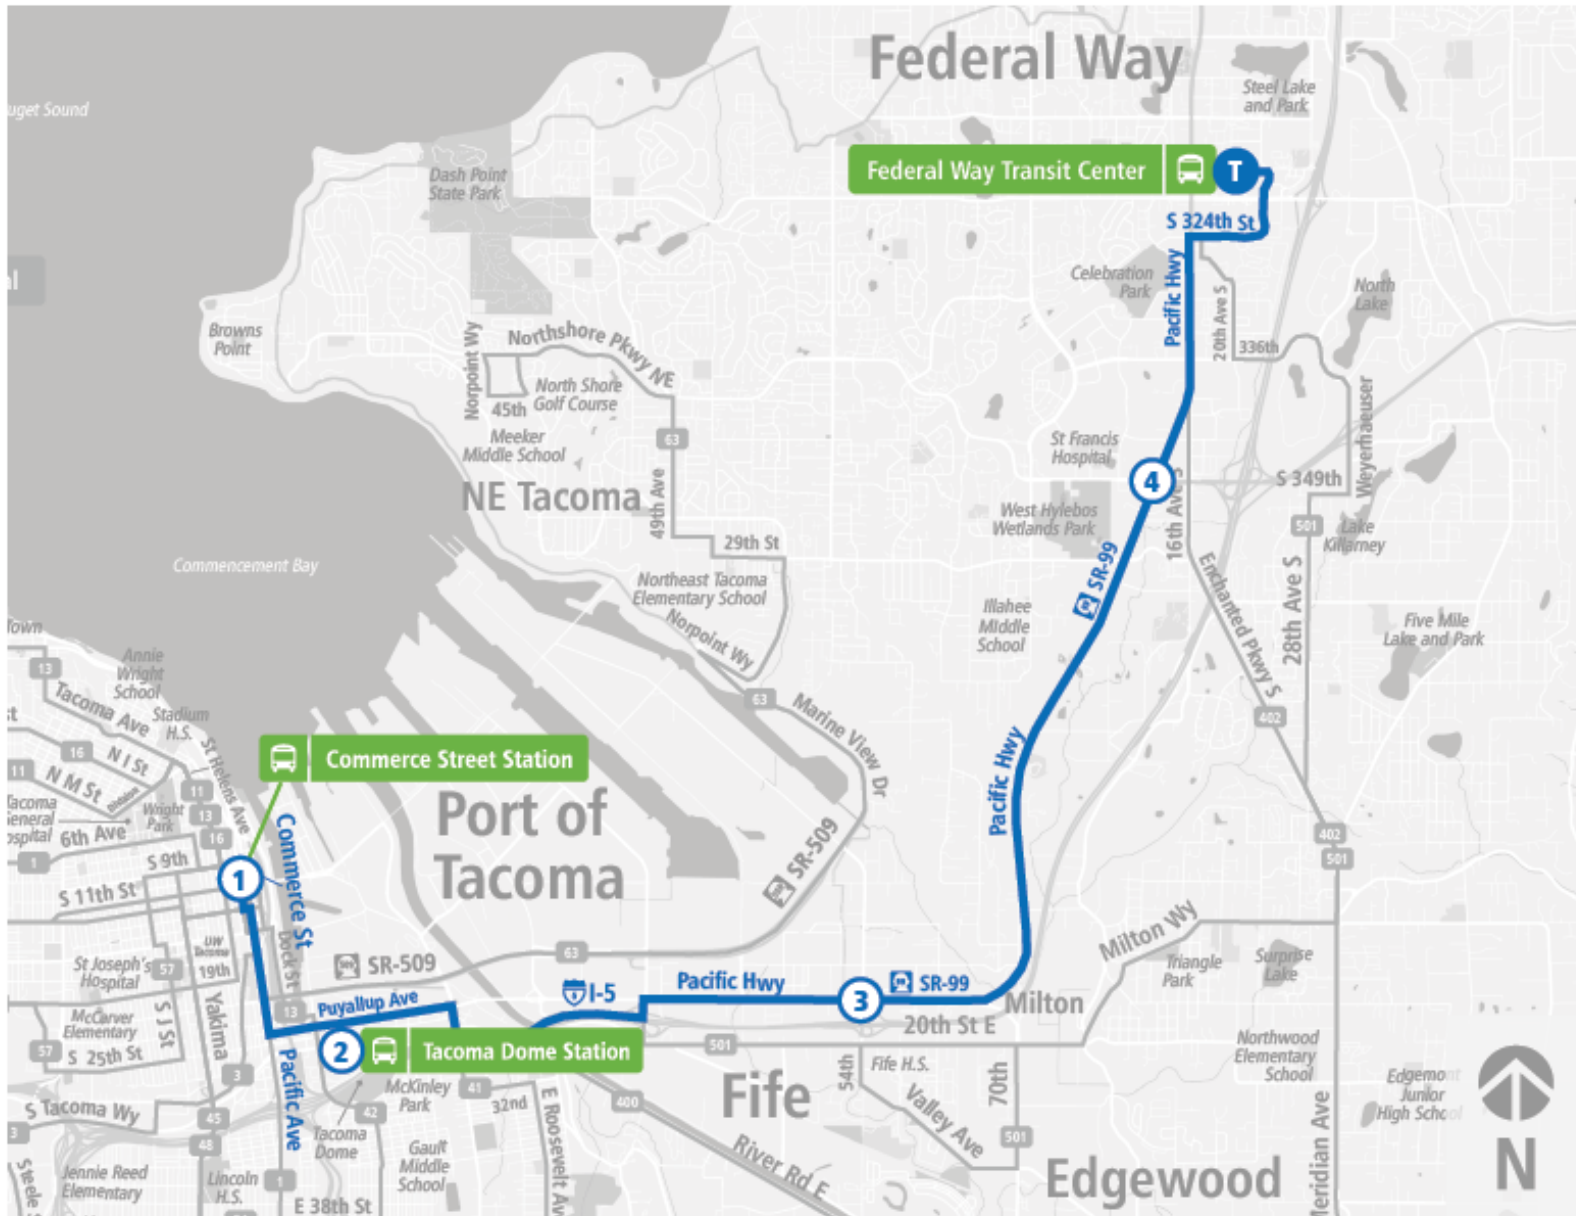

Route 500 Federal Way

Route 500 Federal Way | Commerce St Station - Zone B to Federal Way Tc BAY 1

**WEEKDAY**

Commerce St Station - Zone B	Tacoma Dome Station - Zone C	Pacific Hwy E & 52nd Ave E	Pacific Hwy & S 348th St	Federal Way Tc BAY 1
04:57 AM	05:05 AM	05:17 AM	05:29 AM	05:39 AM
05:57 AM	06:05 AM	06:17 AM	06:29 AM	06:40 AM
07:05 AM	07:14 AM	07:27 AM	07:40 AM	07:53 AM
07:57 AM	08:06 AM	08:19 AM	08:32 AM	08:45 AM
08:57 AM	09:06 AM	09:19 AM	09:32 AM	09:46 AM
09:57 AM	10:06 AM	10:20 AM	10:33 AM	10:49 AM
10:57 AM	11:06 AM	11:20 AM	11:34 AM	11:50 AM
11:57 AM	12:07 PM	12:21 PM	12:35 PM	12:51 PM
12:57 PM	01:07 PM	01:21 PM	01:35 PM	01:51 PM
01:57 PM	02:08 PM	02:23 PM	02:39 PM	02:55 PM
02:57 PM	03:09 PM	03:25 PM	03:41 PM	03:57 PM
03:57 PM	04:10 PM	04:27 PM	04:43 PM	04:59 PM
04:57 PM	05:10 PM	05:25 PM	05:40 PM	05:54 PM
05:57 PM	06:07 PM	06:20 PM	06:35 PM	06:49 PM
06:57 PM	07:06 PM	07:17 PM	07:30 PM	07:44 PM
07:57 PM	08:06 PM	08:17 PM	08:30 PM	08:44 PM
08:57 PM	09:06 PM	09:17 PM	09:30 PM	09:44 PM
09:57 PM	10:06 PM	10:17 PM	10:30 PM	10:44 PM
Commerce St Station - Zone B	Tacoma Dome Station - Zone C	Pacific Hwy E & 52nd Ave E	Pacific Hwy & S 348th St	Federal Way Tc BAY 1