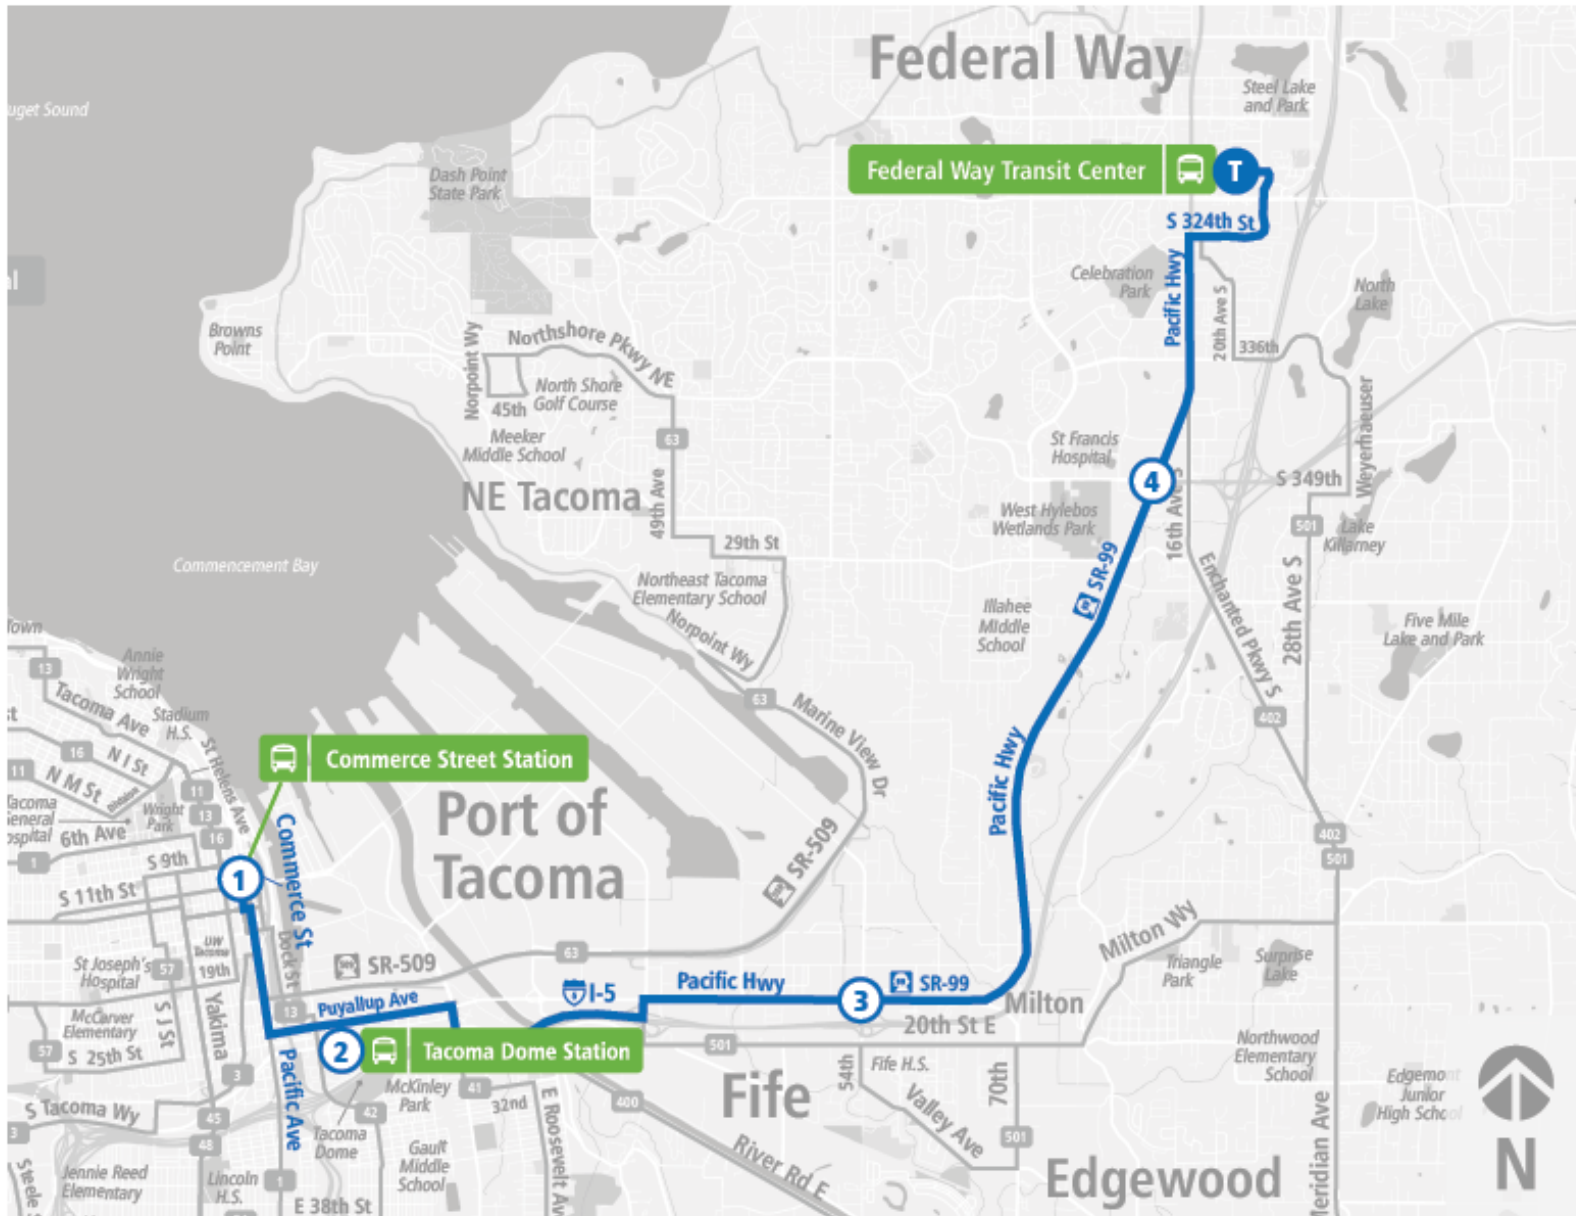

Route 500 Federal Way

Route 500 Federal Way | Commerce St Station - Zone B to Federal Way Tc BAY 1

WEEKDAY

Commerce St Station - Zone B	Tacoma Dome Station - Zone C	Pacific Hwy E & 52nd Ave E	Pacific Hwy & S 348th St	Federal Way Tc BAY 1
05:05 AM	05:14 AM	05:26 AM	05:38 AM	05:47 AM
06:05 AM	06:14 AM	06:26 AM	06:38 AM	06:47 AM
07:05 AM	07:15 AM	07:29 AM	07:41 AM	07:51 AM
08:05 AM	08:15 AM	08:29 AM	08:41 AM	08:51 AM
09:05 AM	09:15 AM	09:29 AM	09:41 AM	09:51 AM
10:05 AM	10:15 AM	10:29 AM	10:41 AM	10:51 AM
11:05 AM	11:15 AM	11:29 AM	11:42 AM	11:53 AM
12:05 PM	12:15 PM	12:29 PM	12:42 PM	12:53 PM
01:05 PM	01:15 PM	01:29 PM	01:42 PM	01:53 PM
02:05 PM	02:18 PM	02:33 PM	02:46 PM	02:57 PM
03:05 PM	03:20 PM	03:38 PM	03:53 PM	04:04 PM
04:05 PM	04:20 PM	04:38 PM	04:52 PM	05:06 PM
05:05 PM	05:19 PM	05:36 PM	05:50 PM	06:01 PM
06:05 PM	06:18 PM	06:32 PM	06:44 PM	06:55 PM
07:05 PM	07:15 PM	07:26 PM	07:38 PM	07:49 PM
08:05 PM	08:15 PM	08:26 PM	08:38 PM	08:49 PM
09:05 PM	09:15 PM	09:26 PM	09:38 PM	09:49 PM
10:05 PM	10:15 PM	10:25 PM	10:38 PM	10:46 PM
Commerce St Station - Zone B	Tacoma Dome Station - Zone C	Pacific Hwy E & 52nd Ave E	Pacific Hwy & S 348th St	Federal Way Tc BAY 1