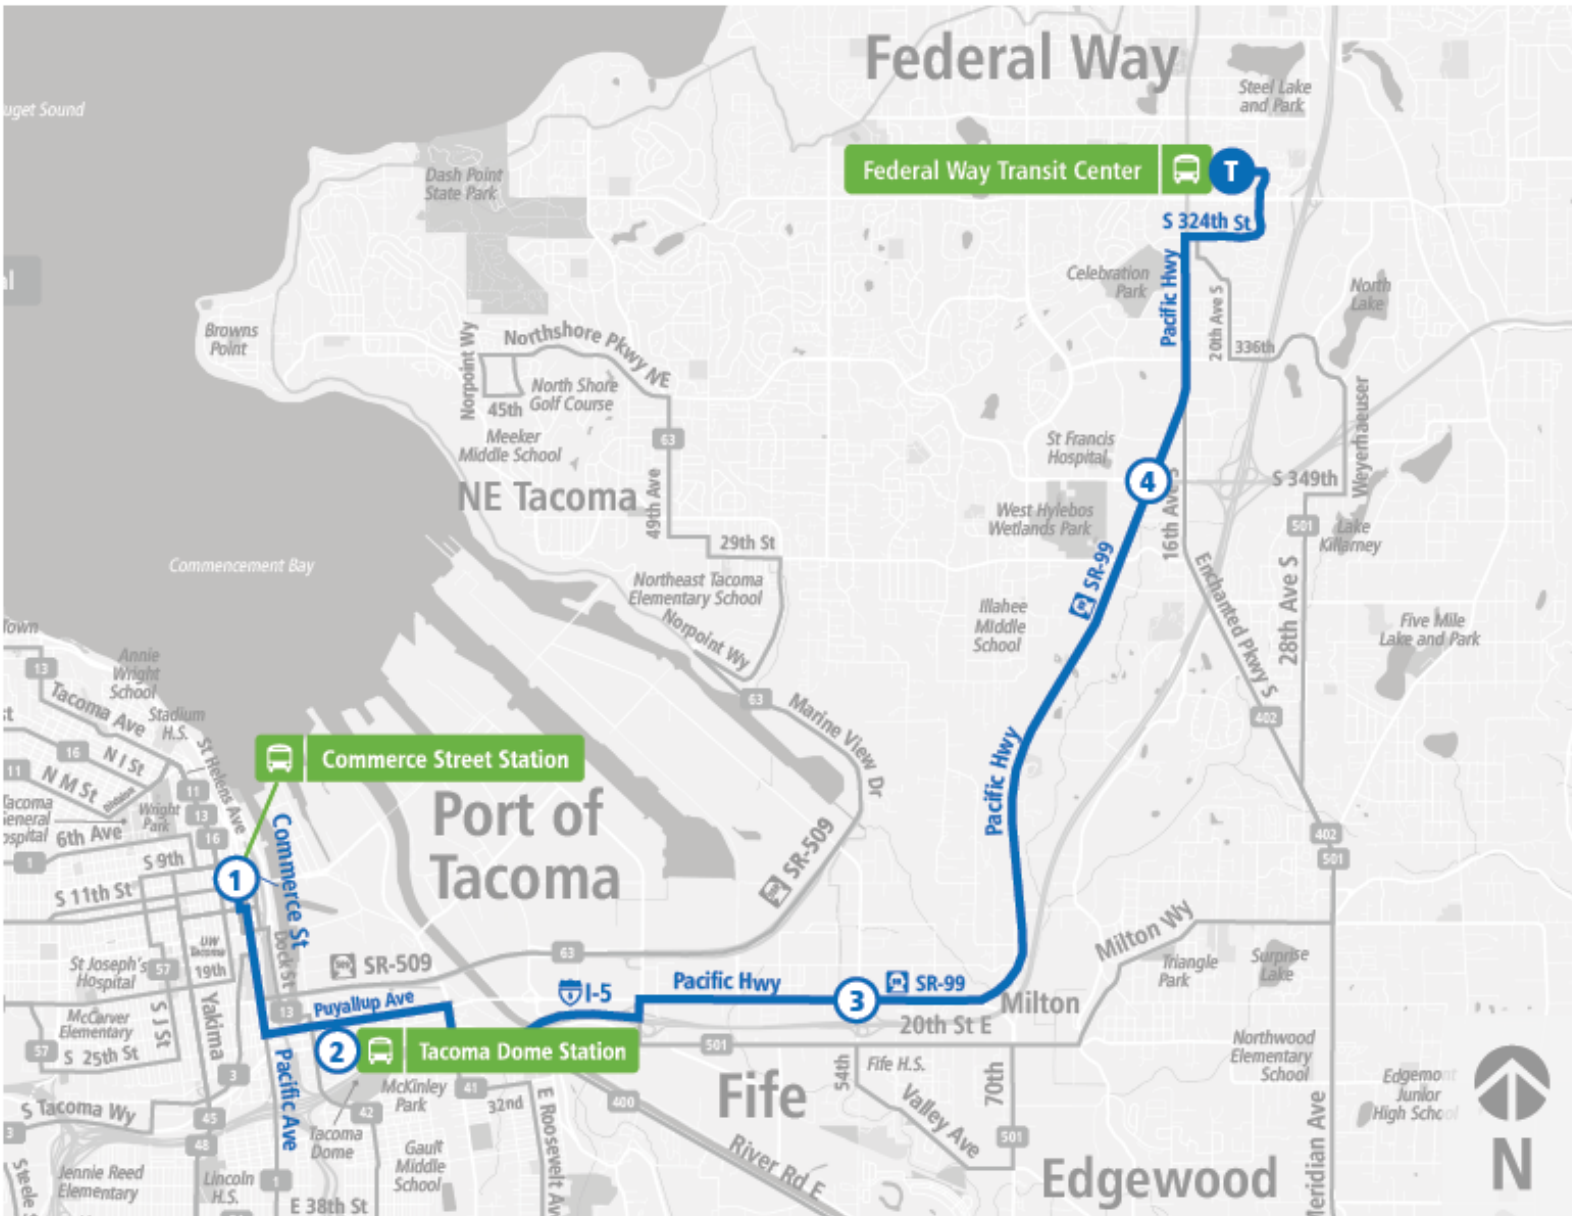

Route 500 Federal Way

Route 500 Federal Way | Commerce St Station - Zone B to Federal Way Tc BAY 1

WEEKDAY

Commerce St Station - Zone B	Tacoma Dome Station - Zone C	Pacific Hwy E & 52nd Ave E	Pacific Hwy & S 348th St	Federal Way Tc BAY 1
04:57 AM	05:05 AM	05:17 AM	05:29 AM	05:39 AM
05:57 AM	06:05 AM	06:17 AM	06:29 AM	06:40 AM
07:05 AM	07:14 AM	07:27 AM	07:40 AM	07:53 AM
07:57 AM	08:06 AM	08:19 AM	08:32 AM	08:45 AM
08:57 AM	09:06 AM	09:19 AM	09:32 AM	09:46 AM
09:57 AM	10:06 AM	10:20 AM	10:33 AM	10:49 AM
10:57 AM	11:06 AM	11:20 AM	11:34 AM	11:50 AM
11:57 AM	12:07 PM	12:21 PM	12:35 PM	12:51 PM
12:57 PM	01:07 PM	01:21 PM	01:35 PM	01:51 PM
01:57 PM	02:08 PM	02:23 PM	02:39 PM	02:55 PM
02:57 PM	03:09 PM	03:25 PM	03:41 PM	03:57 PM
03:57 PM	04:10 PM	04:27 PM	04:43 PM	04:59 PM
04:57 PM	05:10 PM	05:25 PM	05:40 PM	05:54 PM
05:57 PM	06:07 PM	06:20 PM	06:35 PM	06:49 PM
06:57 PM	07:06 PM	07:17 PM	07:30 PM	07:44 PM
07:57 PM	08:06 PM	08:17 PM	08:30 PM	08:44 PM
08:57 PM	09:06 PM	09:17 PM	09:30 PM	09:44 PM
09:57 PM	10:06 PM	10:17 PM	10:30 PM	10:44 PM
Commerce St Station - Zone B	Tacoma Dome Station - Zone C	Pacific Hwy E & 52nd Ave E	Pacific Hwy & S 348th St	Federal Way Tc BAY 1