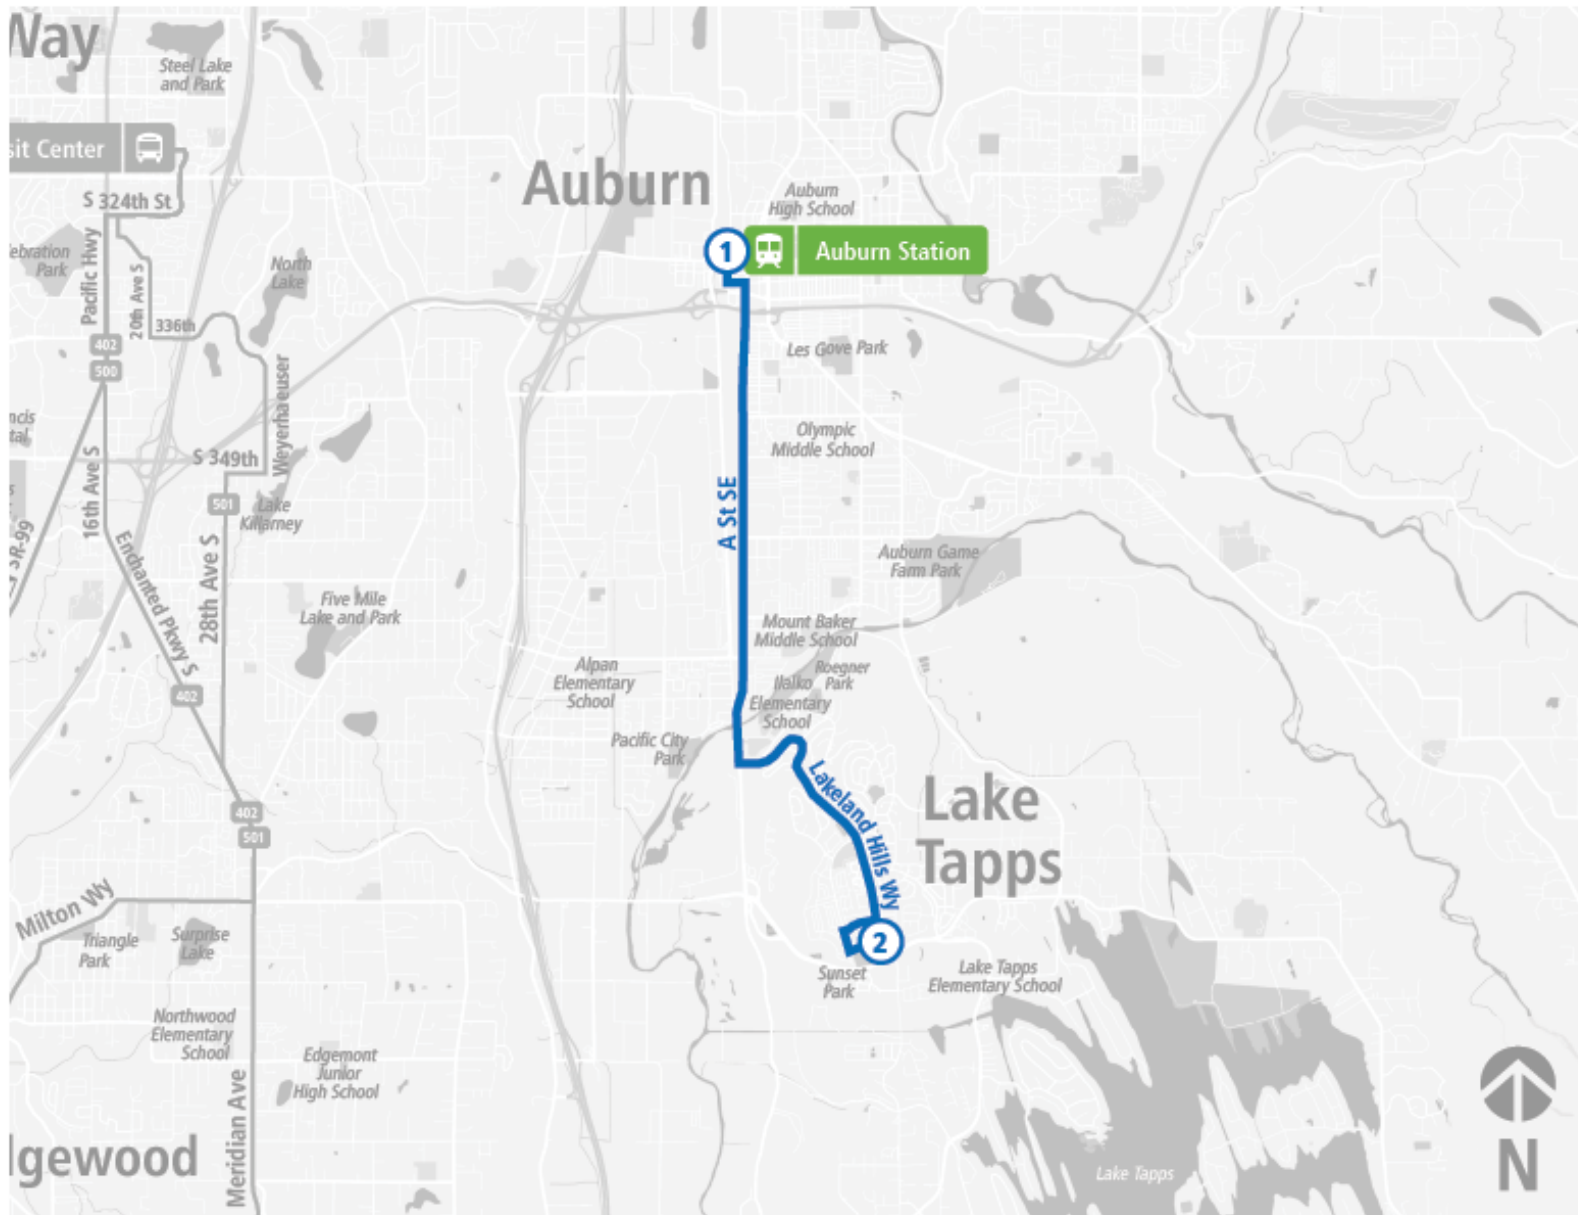

Route 497 Lakeland Hills Express

Route 497 Lakeland Hills Express | 69th St SE & Lakeland Hills Way to Auburn Transit Center BAY 4

WEEKDAY

69th St SE & Lakeland Hills Way	Auburn Transit Center BAY 4
04:49 AM	05:04 AM
05:14 AM	05:29 AM
05:39 AM	05:55 AM
05:59 AM	06:15 AM
06:19 AM	06:35 AM
06:39 AM	06:55 AM
06:59 AM	07:15 AM
07:19 AM	07:35 AM
07:49 AM	08:05 AM
69th St SE & Lakeland Hills Way	Auburn Transit Center BAY 4

Route 497 Lakeland Hills Express | Auburn Transit Center BAY 4 to 69th St SE & Lakeland Hills Way

WEEKDAY

Auburn Transit Center BAY 4	69th St SE & Lakeland Hills Way
03:08 PM *	03:28 PM
04:08 PM *	04:28 PM
04:38 PM *	04:58 PM
05:08 PM *	05:27 PM
05:38 PM *	05:57 PM
06:08 PM *	06:25 PM
06:20 PM *	06:55 PM
07:08 PM *	07:25 PM
Auburn Transit Center BAY 4	69th St SE & Lakeland Hills Way

* These trips will wait for Sounder connections before departing.