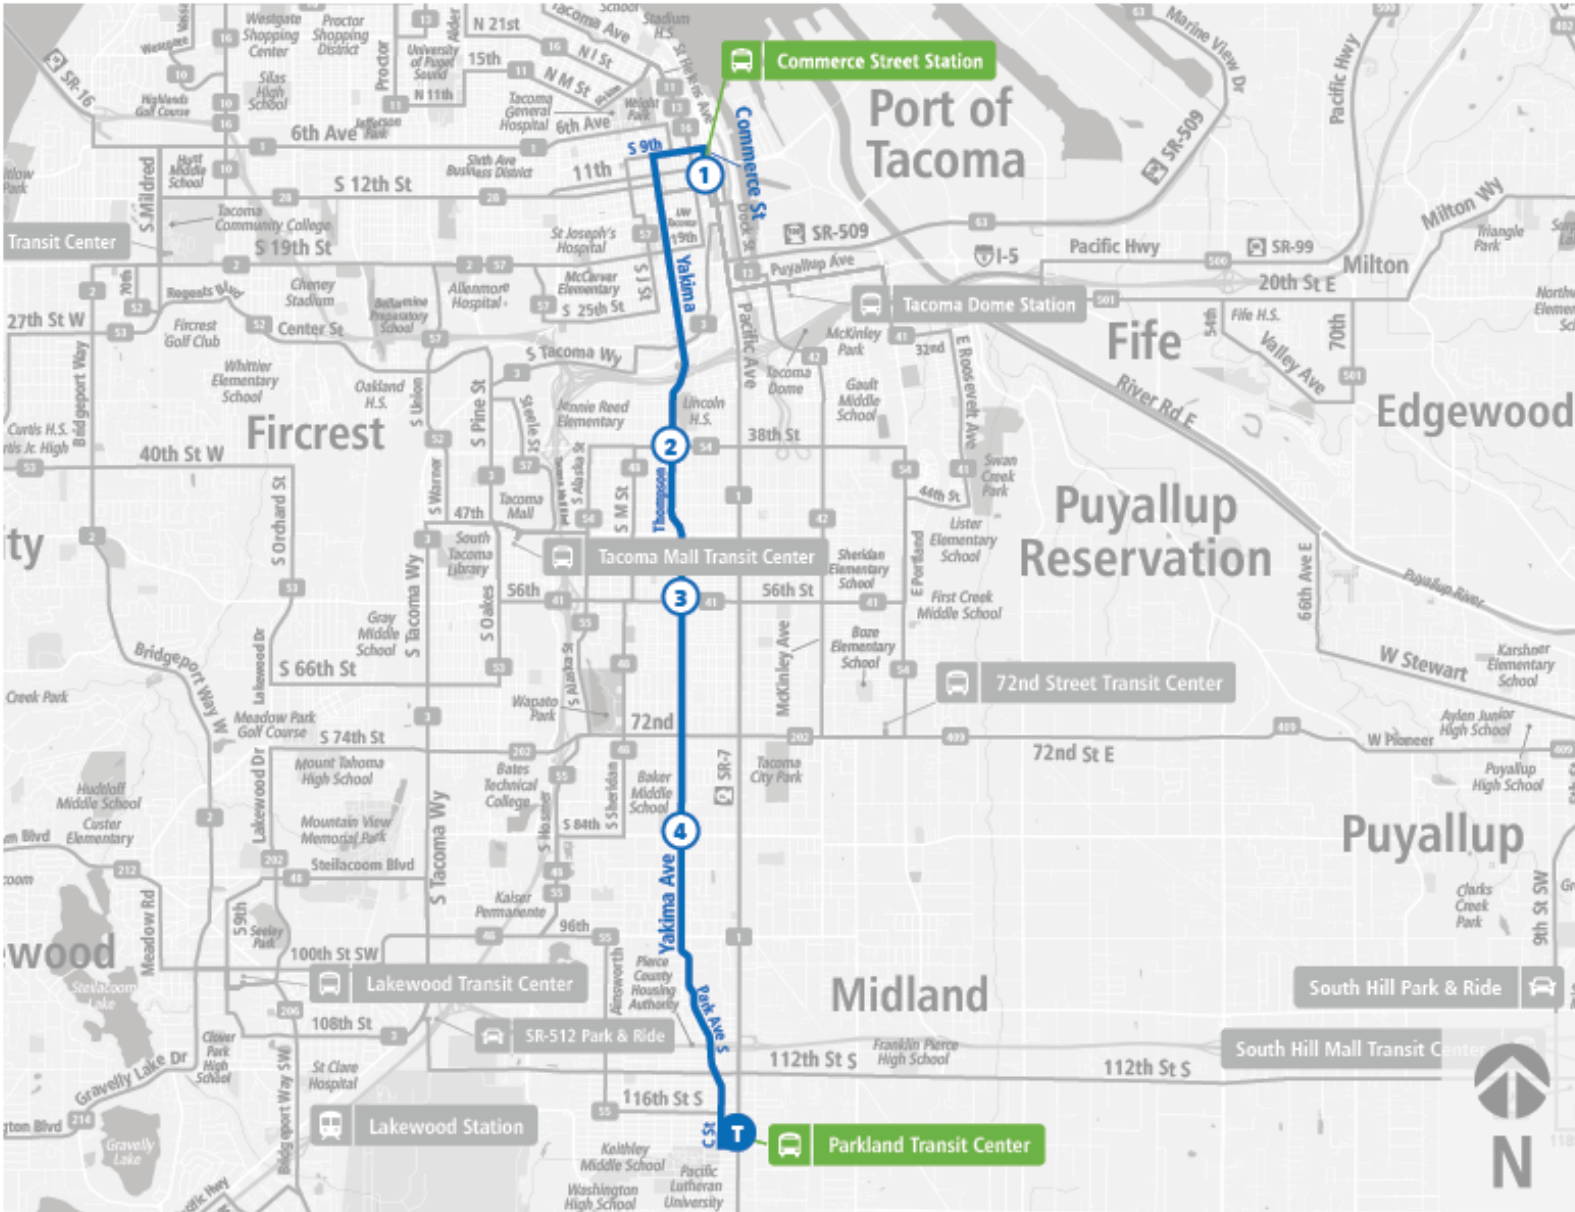

Route 45 Yakima

Route 45 Yakima | Parkland TC to Commerce St Station - Zone B

WEEKDAY

Parkland TC	Yakima Ave S & S 84th St	Yakima Ave S & S 56th St	Thompson Ave & S 38th St	Commerce St Station - Zone B
05:05 AM	05:12 AM	05:18 AM	05:21 AM	05:35 AM
05:45 AM	05:52 AM	05:58 AM	06:01 AM	06:15 AM
06:15 AM	06:22 AM	06:28 AM	06:31 AM	06:46 AM
06:45 AM	06:52 AM	06:58 AM	07:01 AM	07:16 AM
07:15 AM	07:22 AM	07:28 AM	07:32 AM	07:47 AM
07:45 AM	07:52 AM	07:58 AM	08:02 AM	08:17 AM
08:15 AM	08:22 AM	08:28 AM	08:32 AM	08:47 AM
08:45 AM	08:52 AM	08:58 AM	09:02 AM	09:17 AM
09:15 AM	09:22 AM	09:28 AM	09:32 AM	09:47 AM
09:45 AM	09:52 AM	09:58 AM	10:02 AM	10:17 AM
10:15 AM	10:22 AM	10:28 AM	10:32 AM	10:47 AM
10:45 AM	10:52 AM	10:58 AM	11:02 AM	11:17 AM
11:15 AM	11:22 AM	11:28 AM	11:32 AM	11:47 AM
11:45 AM	11:52 AM	11:58 AM	12:02 PM	12:17 PM
12:15 PM	12:22 PM	12:28 PM	12:32 PM	12:47 PM
12:45 PM	12:52 PM	12:58 PM	01:02 PM	01:17 PM
01:15 PM	01:22 PM	01:28 PM	01:32 PM	01:47 PM
01:45 PM	01:52 PM	01:58 PM	02:02 PM	02:17 PM
02:15 PM	02:22 PM	02:28 PM	02:32 PM	02:47 PM
02:45 PM	02:52 PM	02:58 PM	03:02 PM	03:17 PM
03:15 PM	03:22 PM	03:28 PM	03:32 PM	03:47 PM
03:45 PM	03:52 PM	03:58 PM	04:02 PM	04:17 PM
04:15 PM	04:22 PM	04:28 PM	04:32 PM	04:47 PM
04:45 PM	04:52 PM	04:58 PM	05:01 PM	05:16 PM
05:25 PM	05:32 PM	05:38 PM	05:41 PM	05:56 PM
06:25 PM	06:32 PM	06:38 PM	06:41 PM	06:56 PM
07:25 PM	07:32 PM	07:38 PM	07:41 PM	07:56 PM
08:25 PM	08:32 PM	08:37 PM	08:40 PM	08:55 PM
09:25 PM	09:32 PM	09:37 PM	09:40 PM	09:55 PM
Parkland TC	Yakima Ave S & S 84th St	Yakima Ave S & S 56th St	Thompson Ave & S 38th St	Commerce St Station - Zone B