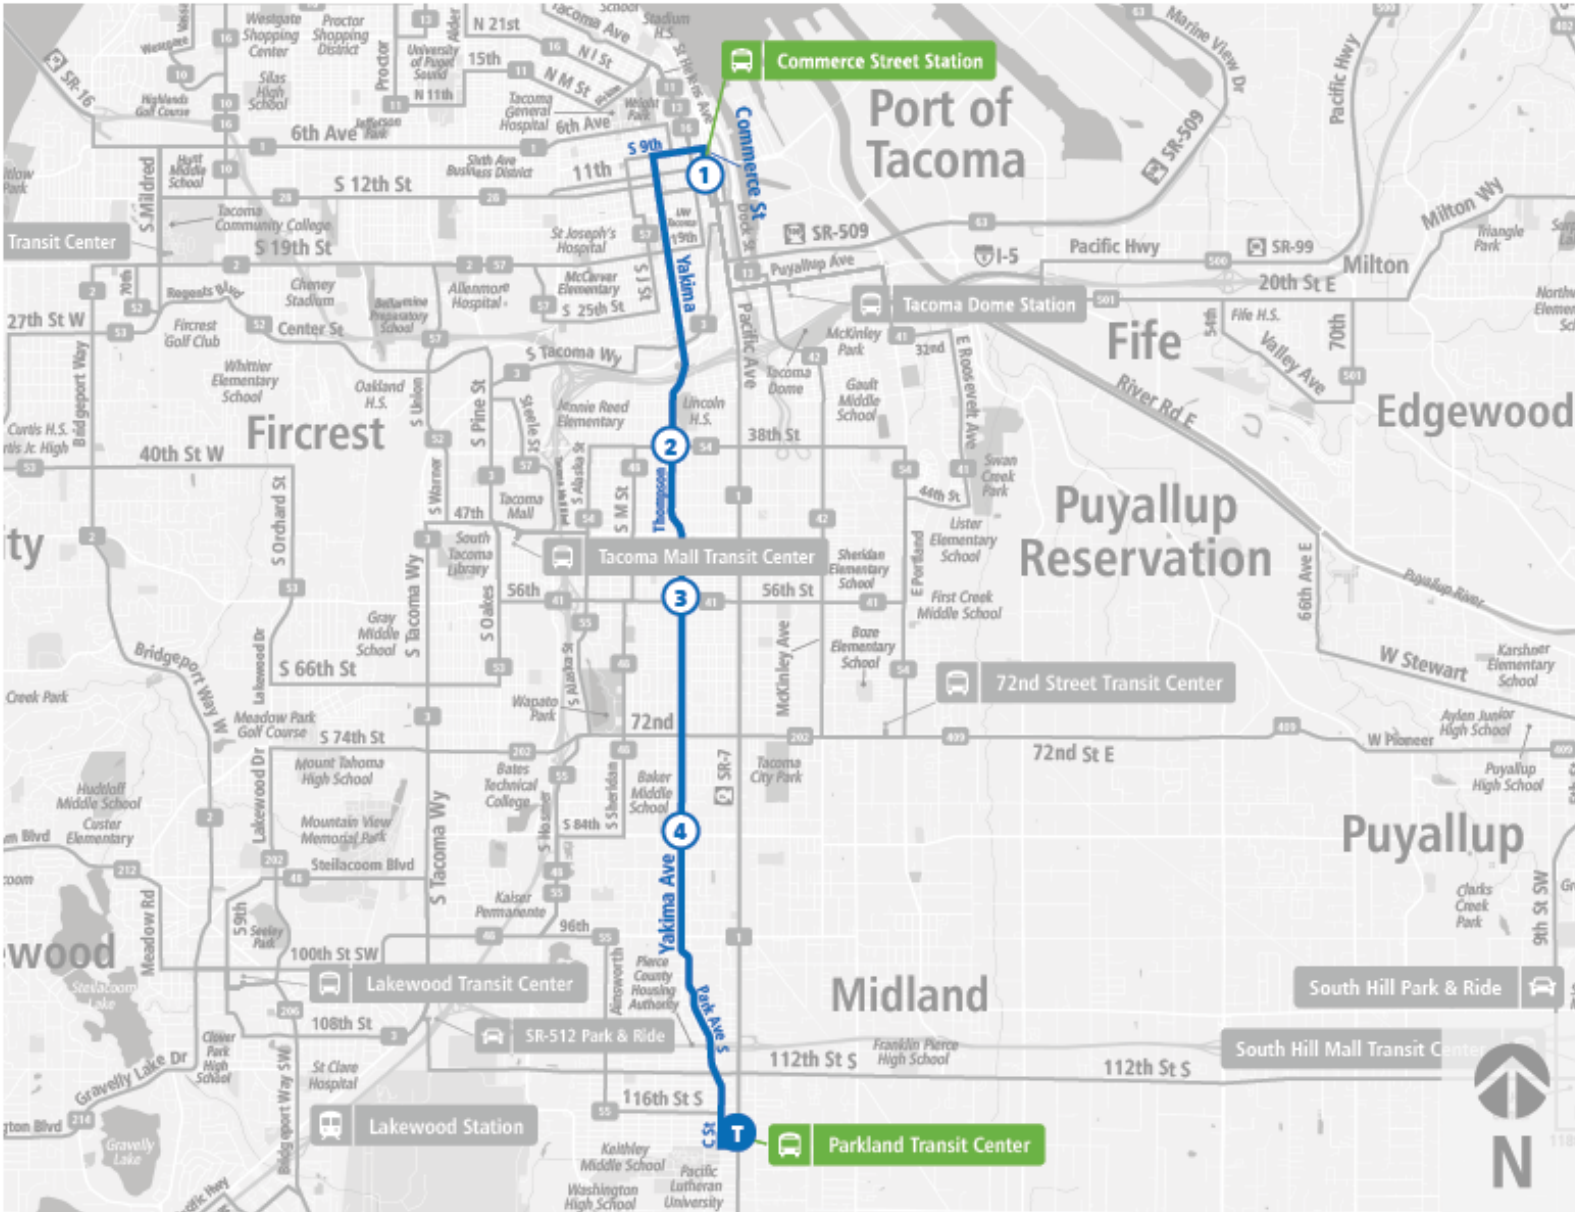

Route 45 Yakima

Route 45 Yakima | Parkland TC to Commerce St Station - Zone B

**WEEKDAY**

Parkland TC	Yakima Ave S & S 84th St	Yakima Ave S & S 56th St	Thompson Ave & S 38th St	Commerce St Station - Zone B
05:05 AM	05:12 AM	05:18 AM	05:21 AM	05:35 AM
05:45 AM	05:52 AM	05:58 AM	06:01 AM	06:15 AM
06:15 AM	06:22 AM	06:28 AM	06:31 AM	06:46 AM
06:45 AM	06:52 AM	06:58 AM	07:01 AM	07:16 AM
07:15 AM	07:22 AM	07:28 AM	07:32 AM	07:47 AM
07:45 AM	07:52 AM	07:58 AM	08:02 AM	08:17 AM
08:15 AM	08:22 AM	08:28 AM	08:32 AM	08:47 AM
08:45 AM	08:52 AM	08:58 AM	09:02 AM	09:17 AM
09:15 AM	09:22 AM	09:28 AM	09:32 AM	09:47 AM
09:45 AM	09:52 AM	09:58 AM	10:02 AM	10:17 AM
10:15 AM	10:22 AM	10:28 AM	10:32 AM	10:47 AM
10:45 AM	10:52 AM	10:58 AM	11:02 AM	11:17 AM
11:15 AM	11:22 AM	11:28 AM	11:32 AM	11:47 AM
11:45 AM	11:52 AM	11:58 AM	12:02 PM	12:17 PM
12:15 PM	12:22 PM	12:28 PM	12:32 PM	12:47 PM
12:45 PM	12:52 PM	12:58 PM	01:02 PM	01:17 PM
01:15 PM	01:22 PM	01:28 PM	01:32 PM	01:47 PM
01:45 PM	01:52 PM	01:58 PM	02:02 PM	02:17 PM
02:15 PM	02:22 PM	02:28 PM	02:32 PM	02:47 PM
02:45 PM	02:52 PM	02:58 PM	03:02 PM	03:17 PM
03:15 PM	03:22 PM	03:28 PM	03:32 PM	03:47 PM
03:45 PM	03:52 PM	03:58 PM	04:02 PM	04:17 PM
04:15 PM	04:22 PM	04:28 PM	04:32 PM	04:47 PM
04:45 PM	04:52 PM	04:58 PM	05:01 PM	05:16 PM
05:25 PM	05:32 PM	05:38 PM	05:41 PM	05:56 PM
06:25 PM	06:32 PM	06:38 PM	06:41 PM	06:56 PM
07:25 PM	07:32 PM	07:38 PM	07:41 PM	07:56 PM
08:25 PM	08:32 PM	08:37 PM	08:40 PM	08:55 PM
09:25 PM	09:32 PM	09:37 PM	09:40 PM	09:55 PM
Parkland TC	Yakima Ave S & S 84th St	Yakima Ave S & S 56th St	Thompson Ave & S 38th St	Commerce St Station - Zone B