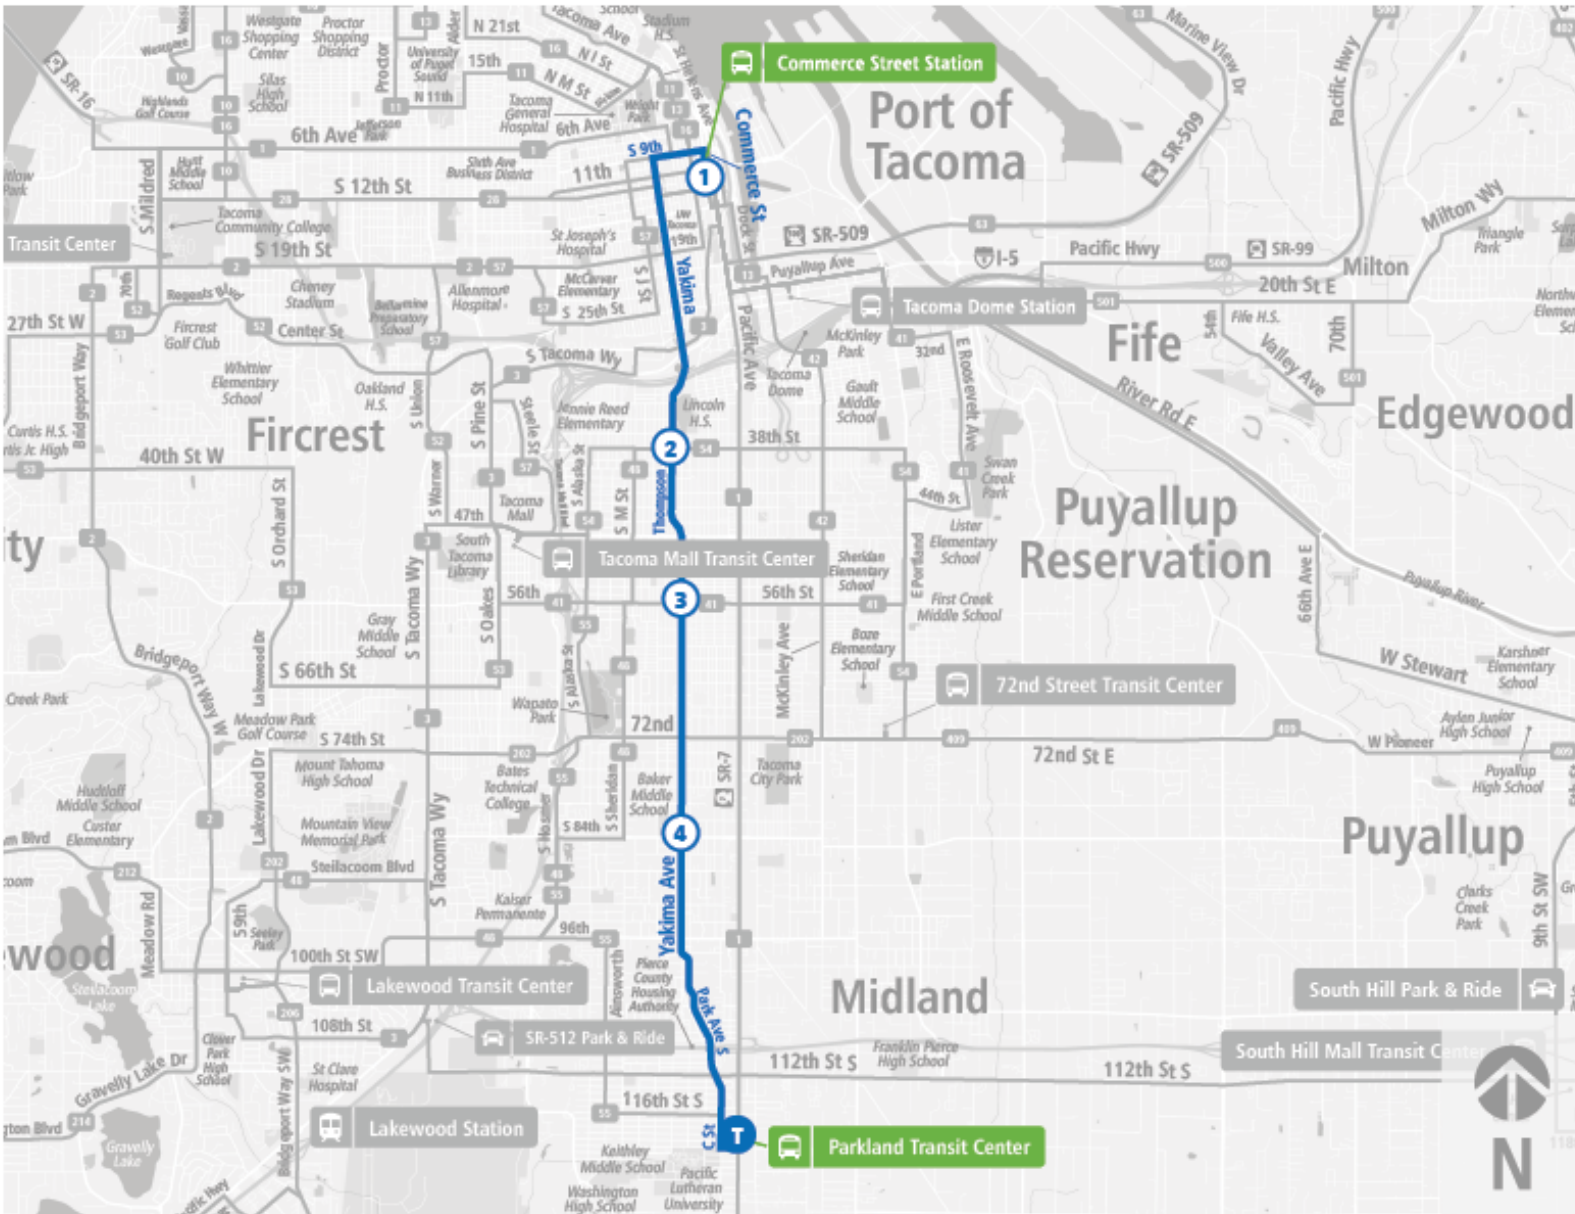

Route 45 Yakima

Route 45 Yakima | Parkland TC to Commerce St Station - Zone B

WEEKDAY

Parkland TC	Yakima Ave S & S 84th St	Yakima Ave S & S 56th St	Thompson Ave & S 38th St	Commerce St Station - Zone B
05:05 AM	05:14 AM	05:21 AM	05:25 AM	05:35 AM
05:35 AM	05:44 AM	05:51 AM	05:55 AM	06:05 AM
06:05 AM	06:14 AM	06:21 AM	06:25 AM	06:35 AM
06:45 AM	06:54 AM	07:01 AM	07:05 AM	07:15 AM
07:15 AM	07:24 AM	07:31 AM	07:35 AM	07:50 AM
07:45 AM	07:54 AM	08:01 AM	08:05 AM	08:20 AM
08:15 AM	08:24 AM	08:31 AM	08:35 AM	08:50 AM
08:45 AM	08:54 AM	09:01 AM	09:05 AM	09:20 AM
09:15 AM	09:24 AM	09:31 AM	09:35 AM	09:50 AM
09:45 AM	09:54 AM	10:01 AM	10:05 AM	10:20 AM
10:15 AM	10:24 AM	10:31 AM	10:35 AM	10:50 AM
10:50 AM	10:59 AM	11:06 AM	11:10 AM	11:25 AM
11:20 AM	11:29 AM	11:36 AM	11:40 AM	11:55 AM
11:50 AM	11:58 AM	12:05 PM	12:09 PM	12:25 PM
12:20 PM	12:28 PM	12:35 PM	12:39 PM	12:55 PM
12:50 PM	12:58 PM	01:05 PM	01:09 PM	01:25 PM
01:20 PM	01:28 PM	01:35 PM	01:39 PM	01:55 PM
01:50 PM	01:58 PM	02:05 PM	02:09 PM	02:25 PM
02:20 PM	02:28 PM	02:35 PM	02:39 PM	02:55 PM
02:50 PM	02:58 PM	03:05 PM	03:09 PM	03:25 PM
03:20 PM	03:28 PM	03:35 PM	03:39 PM	03:55 PM
03:55 PM	04:04 PM	04:11 PM	04:15 PM	04:30 PM
04:25 PM	04:34 PM	04:41 PM	04:45 PM	05:00 PM
04:55 PM	05:03 PM	05:09 PM	05:13 PM	05:27 PM
05:25 PM	05:33 PM	05:39 PM	05:43 PM	05:57 PM
06:25 PM	06:33 PM	06:39 PM	06:43 PM	06:55 PM
07:25 PM	07:33 PM	07:39 PM	07:43 PM	07:55 PM
08:25 PM	08:33 PM	08:39 PM	08:43 PM	08:55 PM
09:25 PM	09:33 PM	09:39 PM	09:43 PM	09:55 PM
Parkland TC	Yakima Ave S & S 84th St	Yakima Ave S & S 56th St	Thompson Ave & S 38th St	Commerce St Station - Zone B