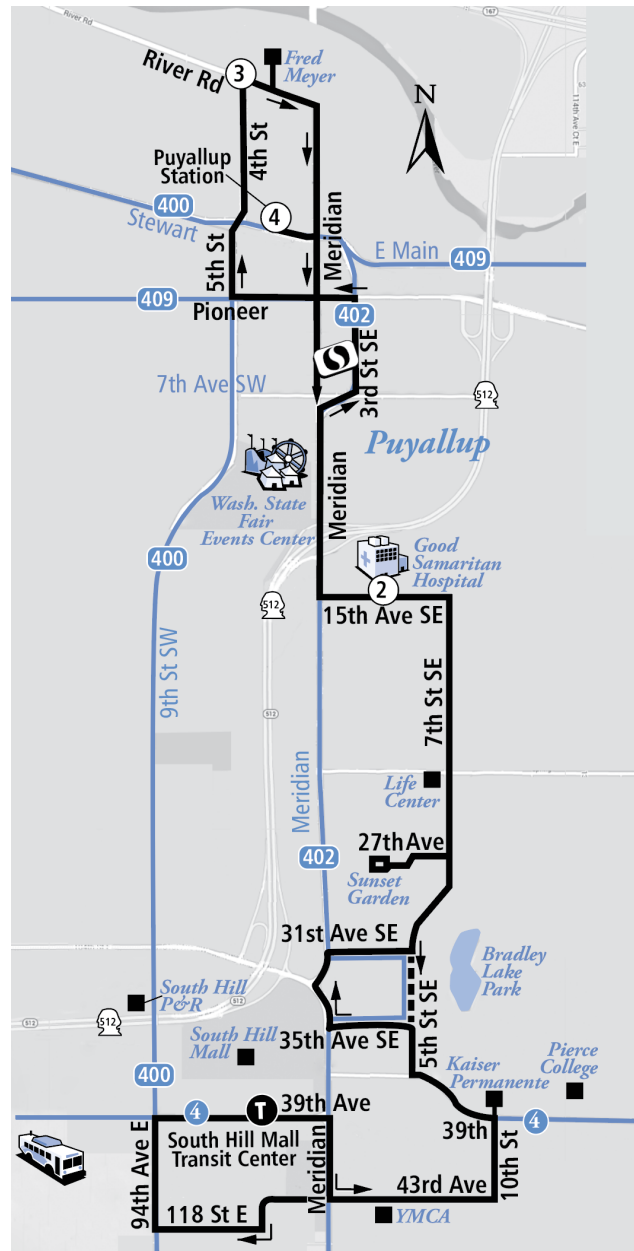

## Route 425 | Puyallup Connector

## Route 425 | Puyallup Connector | South Hill Mall TC - Zone D to Puyallup Station - Bay 2

**WEEKDAY**

South Hill Mall TC - Zone D	Good Samaritan Hospital	4th St NW & River Rd	Puyallup Station - Bay 2
11:30 AM	11:57 AM *	12:07 PM *	12:18 PM
12:30 PM	12:55 PM *	01:05 PM *	01:16 PM
01:30 PM	01:55 PM *	02:05 PM *	02:16 PM
02:30 PM	02:55 PM *	03:07 PM *	03:18 PM
03:30 PM	03:55 PM *	04:07 PM *	04:18 PM
04:30 PM	04:55 PM *	05:07 PM *	05:18 PM
South Hill Mall TC - Zone D	Good Samaritan Hospital	4th St NW & River Rd	Puyallup Station - Bay 2

\* Trips from Good Samaritan Hospital and 4th & River Road are estimated departure times.