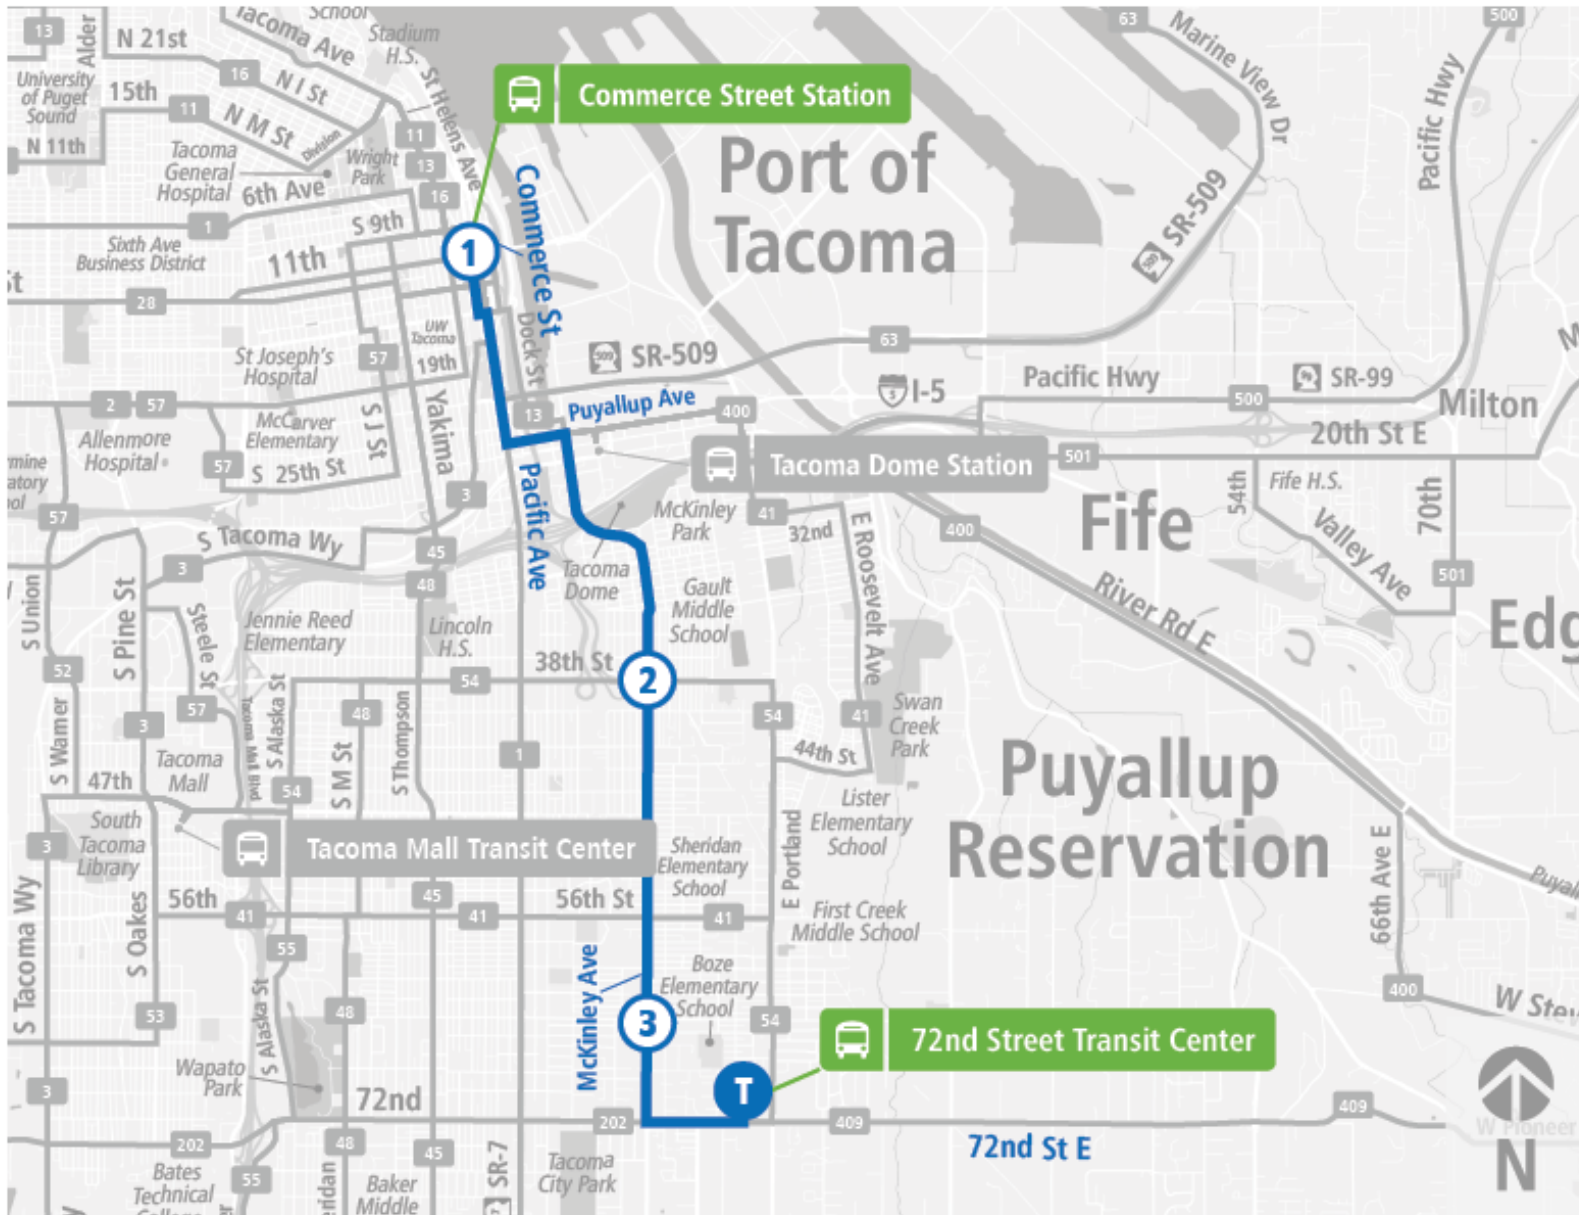

Route 42 McKinley Ave

Route 42 McKinley Ave | 72nd St TC to Commerce St Station - Zone E

**WEEKDAY**

72nd St TC	McKinley Ave & E 64th St	McKinley Ave & E 38th St	Commerce St Station - Zone E
05:09 AM	05:13 AM	05:19 AM	05:34 AM
06:09 AM	06:13 AM	06:19 AM	06:34 AM
06:39 AM	06:43 AM	06:49 AM	07:04 AM
07:09 AM	07:13 AM	07:19 AM	07:34 AM
07:39 AM	07:43 AM	07:49 AM	08:04 AM
08:09 AM	08:13 AM	08:19 AM	08:35 AM
08:39 AM	08:43 AM	08:49 AM	09:05 AM
09:09 AM	09:13 AM	09:19 AM	09:35 AM
09:39 AM	09:43 AM	09:49 AM	10:05 AM
10:09 AM	10:13 AM	10:19 AM	10:35 AM
10:39 AM	10:43 AM	10:49 AM	11:05 AM
11:09 AM	11:13 AM	11:19 AM	11:35 AM
11:39 AM	11:43 AM	11:49 AM	12:05 PM
12:09 PM	12:13 PM	12:19 PM	12:35 PM
12:39 PM	12:43 PM	12:49 PM	01:05 PM
01:09 PM	01:13 PM	01:19 PM	01:35 PM
01:39 PM	01:43 PM	01:49 PM	02:05 PM
02:09 PM	02:13 PM	02:19 PM	02:35 PM
02:39 PM	02:43 PM	02:49 PM	03:05 PM
03:09 PM	03:13 PM	03:19 PM	03:36 PM
03:39 PM	03:43 PM	03:49 PM	04:06 PM
04:09 PM	04:13 PM	04:19 PM	04:36 PM
04:39 PM	04:43 PM	04:49 PM	05:06 PM
05:09 PM	05:13 PM	05:19 PM	05:36 PM
05:39 PM	05:43 PM	05:49 PM	06:04 PM
06:39 PM	06:43 PM	06:49 PM	07:04 PM
07:39 PM	07:43 PM	07:49 PM	08:04 PM
08:39 PM	08:43 PM	08:49 PM	09:04 PM
09:39 PM	09:43 PM	09:49 PM	10:04 PM
72nd St TC	McKinley Ave & E 64th St	McKinley Ave & E 38th St	Commerce St Station - Zone E