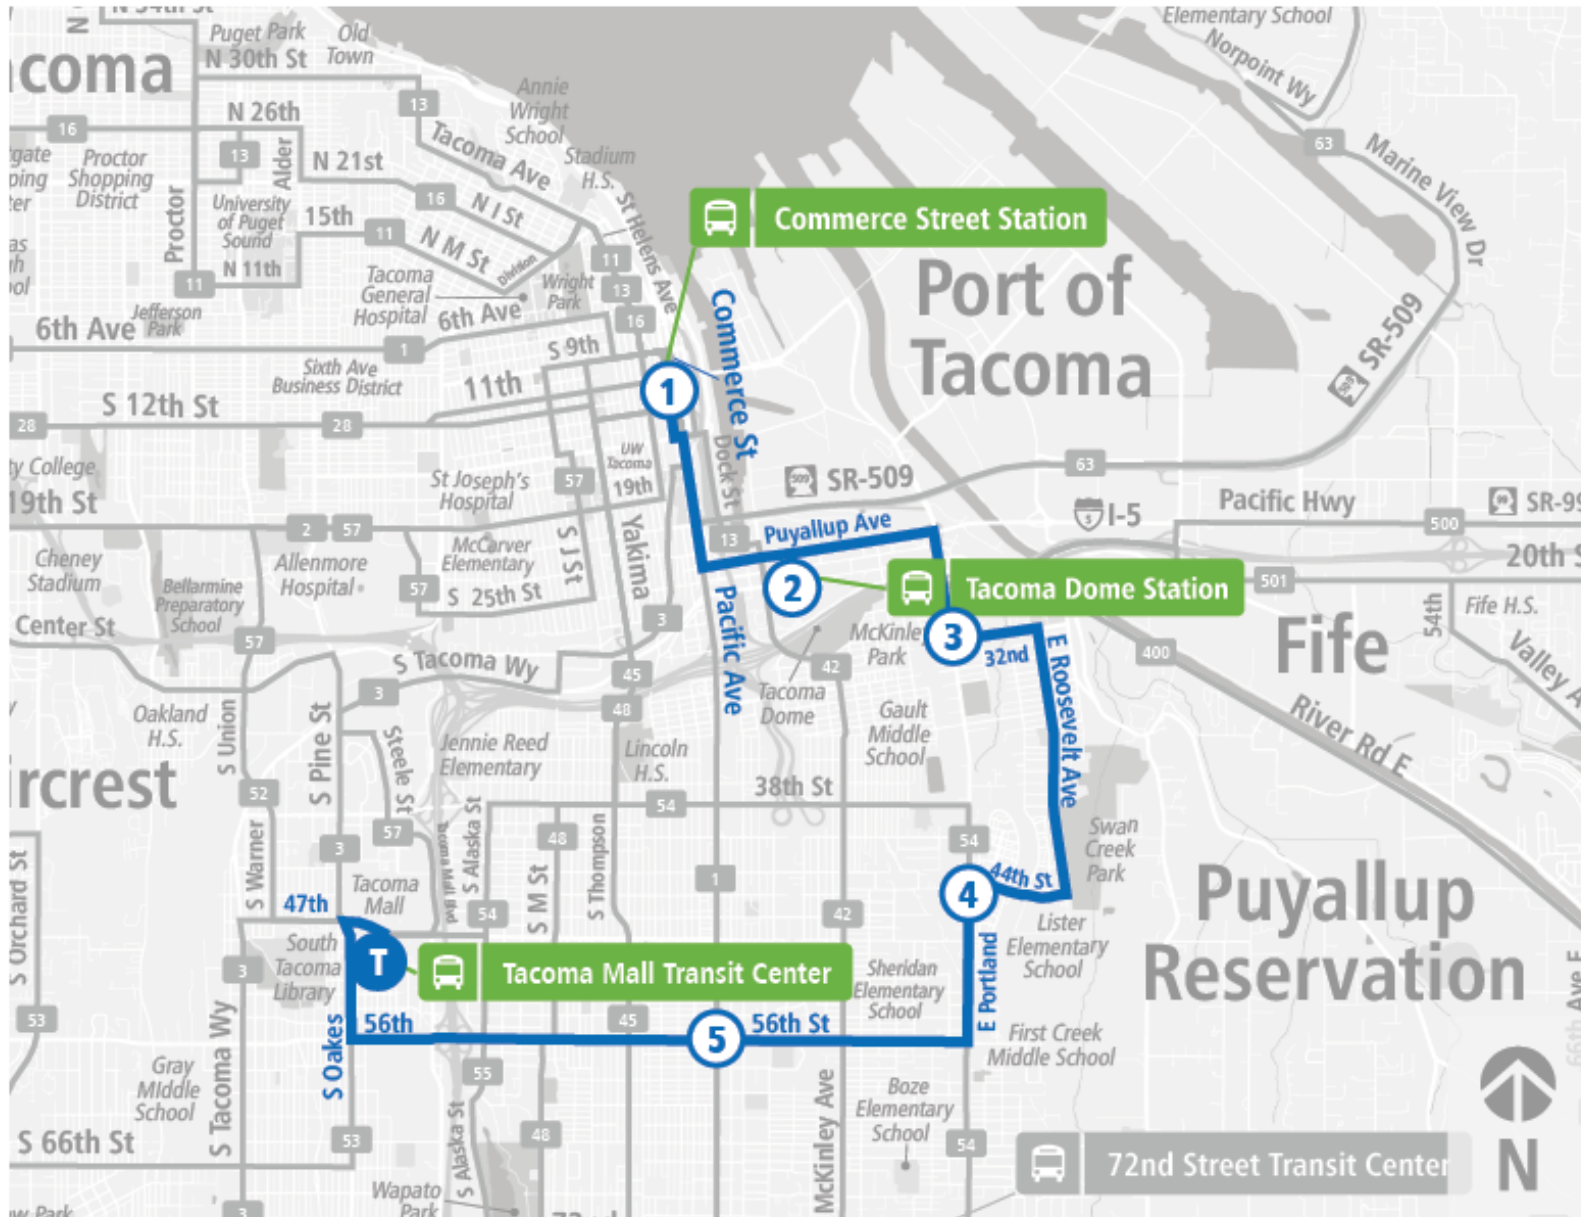

Route 41 S 56th St - Salishan