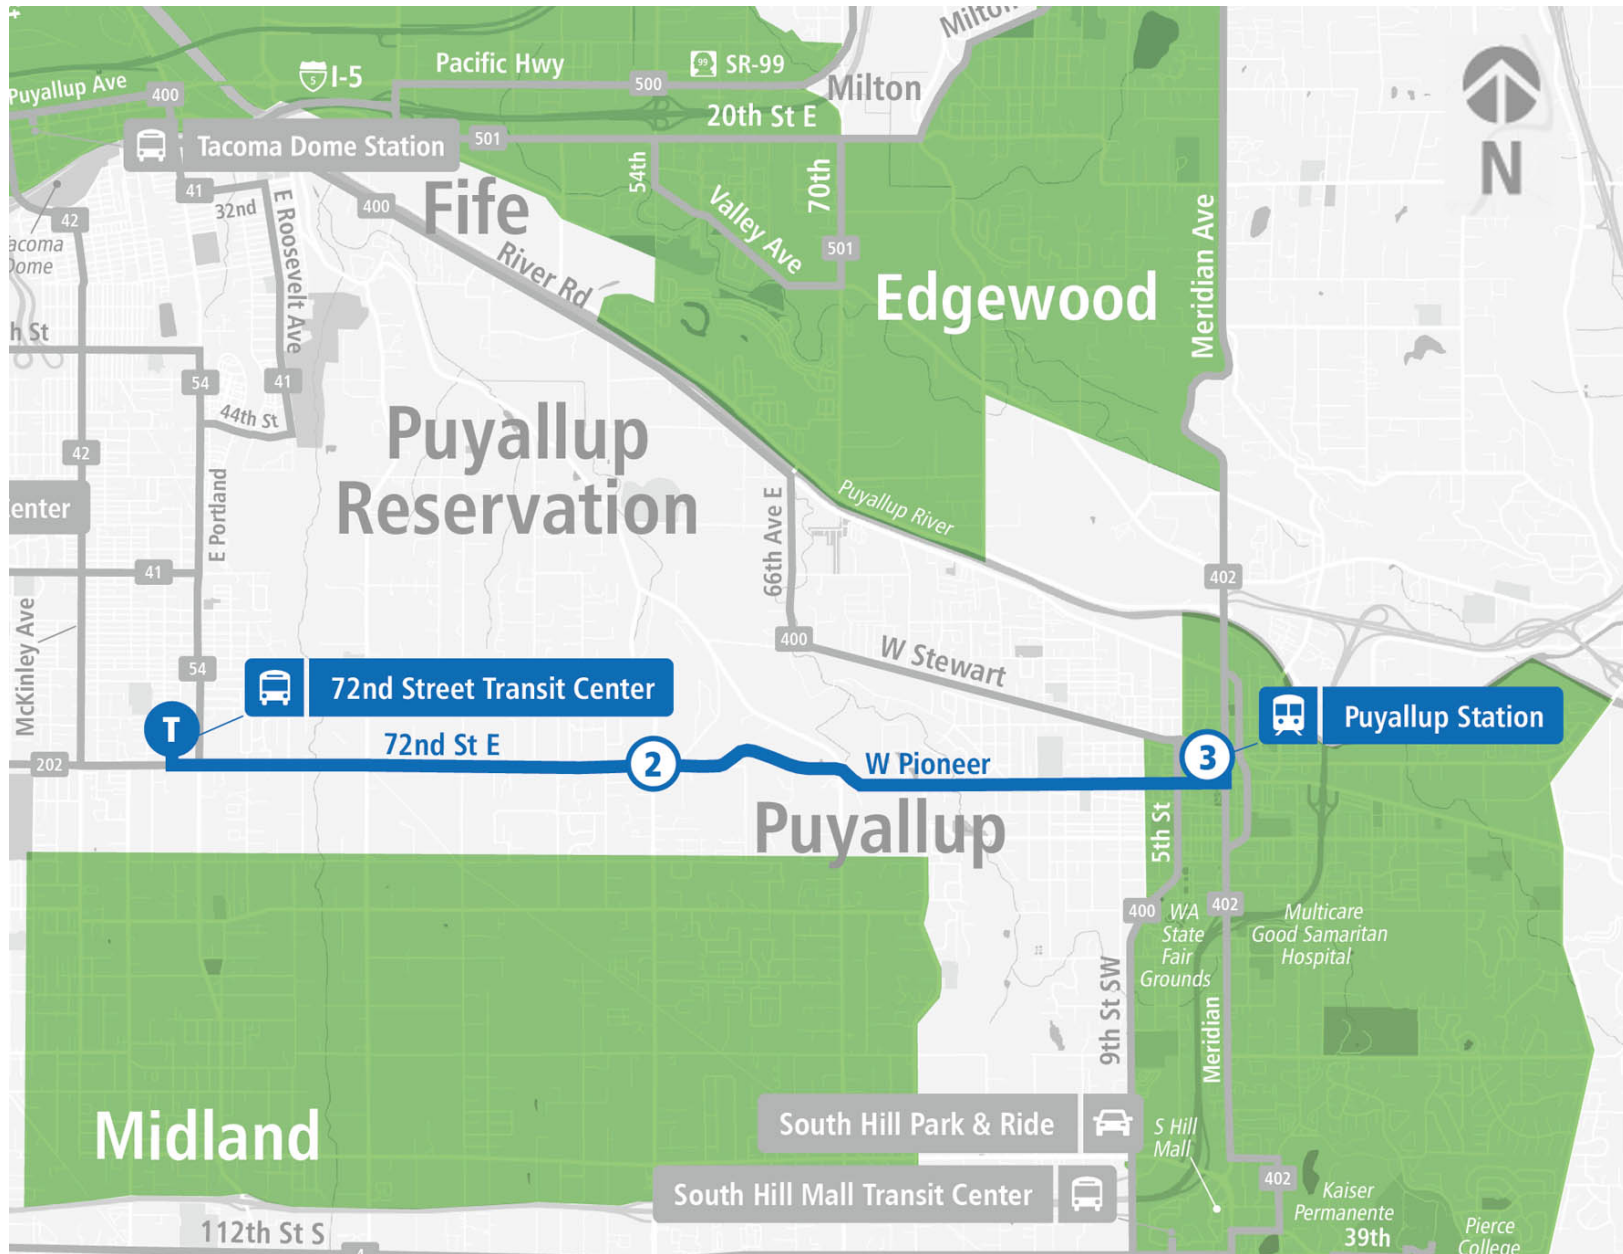

Route 409 Puyallup - 72nd St

Route 409 Puyallup - 72nd St | 72nd St TC to Puyallup Station - Bay 2

WEEKDAY

72nd St TC	72nd St E & Canyon Rd	Puyallup Station - Bay 2
06:10 AM	06:17 AM	06:31 AM
07:10 AM	07:17 AM	07:31 AM
08:10 AM	08:17 AM	08:31 AM
09:10 AM	09:17 AM	09:31 AM
10:10 AM	10:17 AM	10:31 AM
11:10 AM	11:17 AM	11:31 AM
12:10 PM	12:17 PM	12:31 PM
01:10 PM	01:17 PM	01:31 PM
02:10 PM	02:17 PM	02:31 PM
03:10 PM	03:17 PM	03:32 PM
04:10 PM	04:17 PM	04:33 PM
05:10 PM	05:17 PM	05:33 PM
06:10 PM	06:17 PM	06:33 PM
07:10 PM	07:17 PM	07:33 PM
72nd St TC	72nd St E & Canyon Rd	Puyallup Station - Bay 2

Route 409 Puyallup - 72nd St | Puyallup Station - Bay 2 to 72nd St TC
WEEKDAY

Puyallup Station - Bay 2	72nd St E & Canyon Rd	72nd St TC
06:42 AM	06:52 AM	06:59 AM
07:42 AM	07:52 AM	07:59 AM
08:42 AM	08:52 AM	08:59 AM
09:42 AM	09:52 AM	09:59 AM
10:42 AM	10:52 AM	10:59 AM
11:42 AM	11:52 AM	11:59 AM
12:42 PM	12:54 PM	01:01 PM
01:42 PM	01:54 PM	02:01 PM
02:42 PM	02:55 PM	03:03 PM
03:42 PM	03:55 PM	04:03 PM
04:42 PM	04:55 PM	05:03 PM
05:42 PM	05:53 PM	06:01 PM *
06:42 PM	06:53 PM	07:01 PM *
07:42 PM	07:53 PM	08:01 PM *
Puyallup Station - Bay 2	72nd St E & Canyon Rd	72nd St TC

* Does not continue as Route 202

Route 409 Puyallup - 72nd St | 72nd St TC to Puyallup Station - Bay 2

SATURDAY

72nd St TC	72nd St E & Canyon Rd	Puyallup Station - Bay 2
09:45 AM	09:52 AM	10:05 AM
10:45 AM	10:52 AM	11:05 AM
11:45 AM	11:52 AM	12:05 PM
12:45 PM	12:52 PM	01:05 PM
01:45 PM	01:52 PM	02:05 PM
02:45 PM	02:52 PM	03:05 PM
03:45 PM	03:52 PM	04:05 PM
04:45 PM	04:52 PM	05:05 PM
05:45 PM	05:52 PM	06:05 PM
72nd St TC	72nd St E & Canyon Rd	Puyallup Station - Bay 2