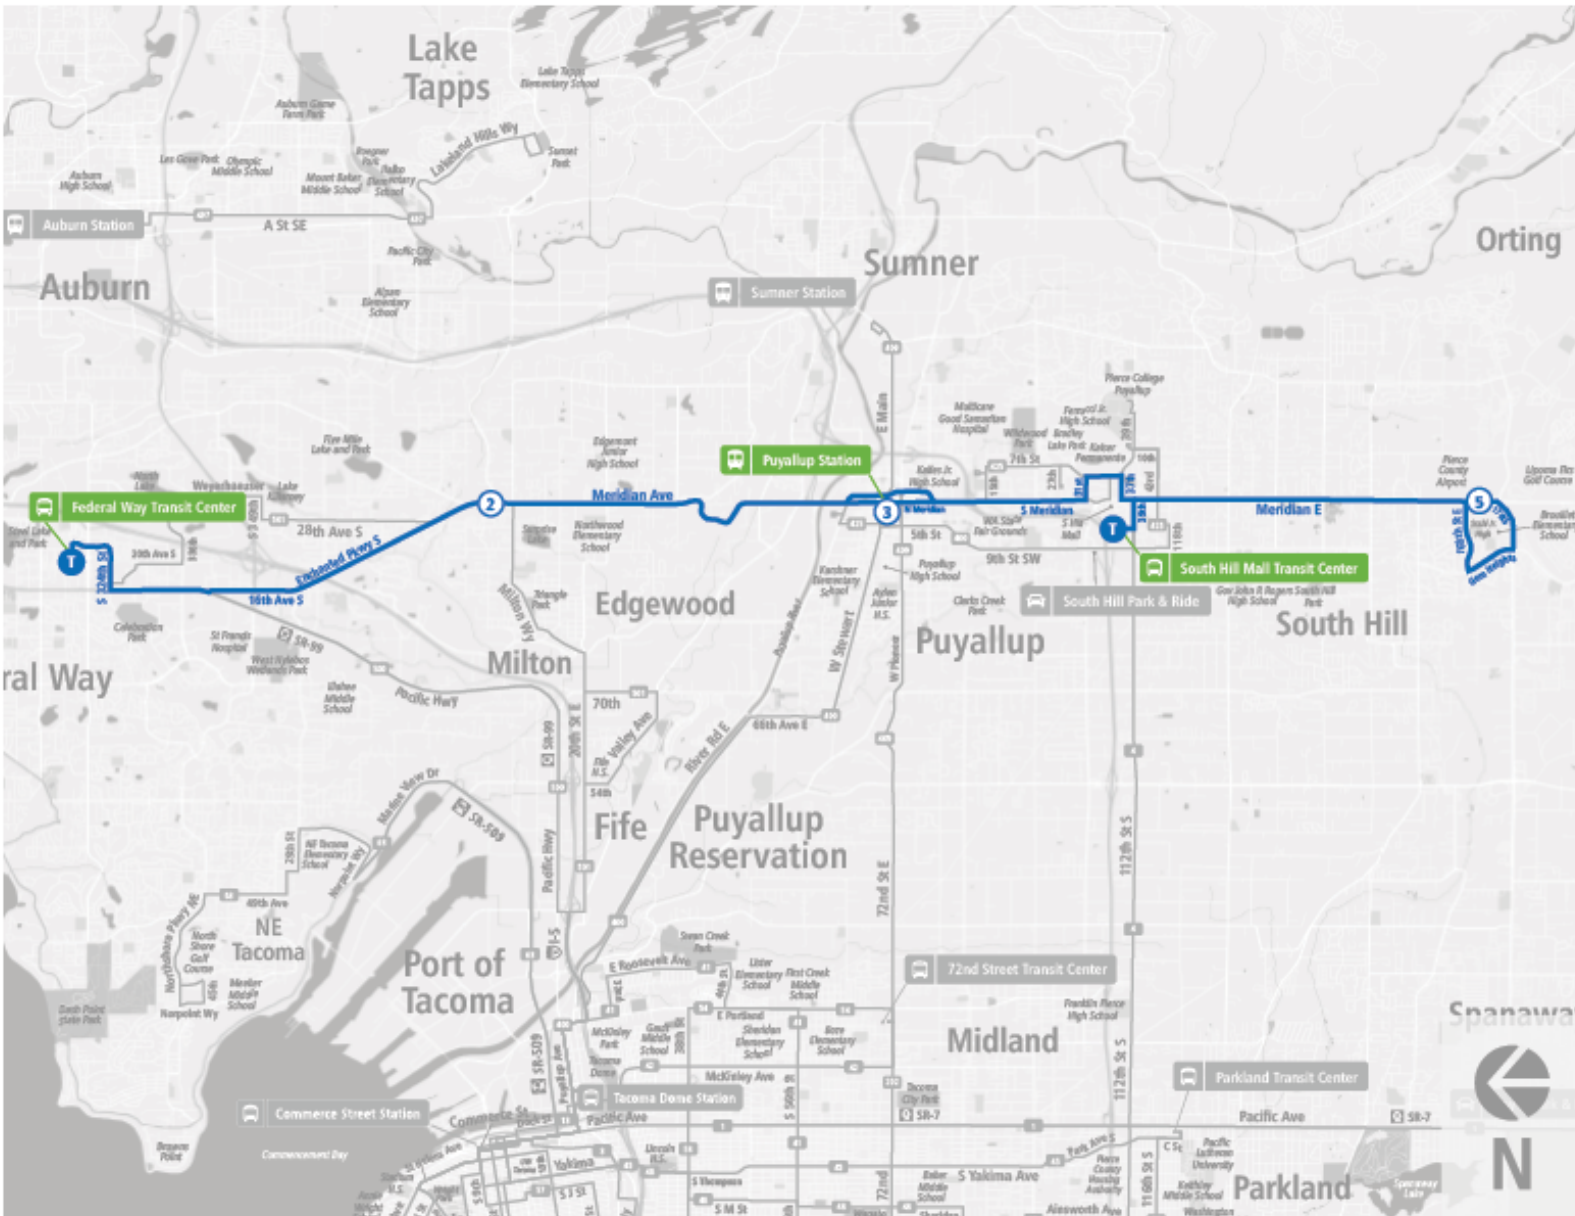

Route 402 Meridian

Route 402 Meridian | Meridian E & 171st St Ct E to Federal Way Tc BAY 1

**WEEKDAY**

Meridian E & 171st St Ct E	South Hill Mall TC	Puyallup Station - Bay 1	Meridian E & Emerald St	Federal Way Tc BAY 1
05:30 AM	05:52 AM	06:10 AM	06:25 AM	06:45 AM
06:00 AM	06:22 AM	06:40 AM	06:55 AM	07:15 AM
06:30 AM	06:54 AM	07:12 AM	07:27 AM	07:50 AM
07:00 AM	07:25 AM	07:43 AM	07:58 AM	08:22 AM
08:00 AM	08:25 AM	08:43 AM	08:58 AM	09:22 AM
09:00 AM	09:25 AM	09:46 AM	10:01 AM	10:25 AM
10:00 AM	10:25 AM	10:46 AM	11:01 AM	11:25 AM
11:00 AM	11:29 AM	11:50 AM	12:05 PM	12:30 PM
12:00 PM	12:31 PM	12:52 PM	01:07 PM	01:33 PM
01:00 PM	01:31 PM	01:53 PM	02:08 PM	02:35 PM
02:00 PM	02:31 PM	02:53 PM	03:08 PM	03:35 PM
03:00 PM	03:28 PM	03:50 PM	04:05 PM	04:32 PM
04:00 PM	04:28 PM	04:50 PM	05:05 PM	05:32 PM
05:00 PM	05:27 PM	05:47 PM	06:01 PM	06:27 PM
06:00 PM	06:26 PM	06:45 PM	06:59 PM	07:25 PM
07:00 PM	07:23 PM	07:41 PM	07:54 PM	08:16 PM
08:00 PM	08:22 PM	08:40 PM	08:53 PM	09:15 PM
Meridian E & 171st St Ct E	South Hill Mall TC	Puyallup Station - Bay 1	Meridian E & Emerald St	Federal Way Tc BAY 1