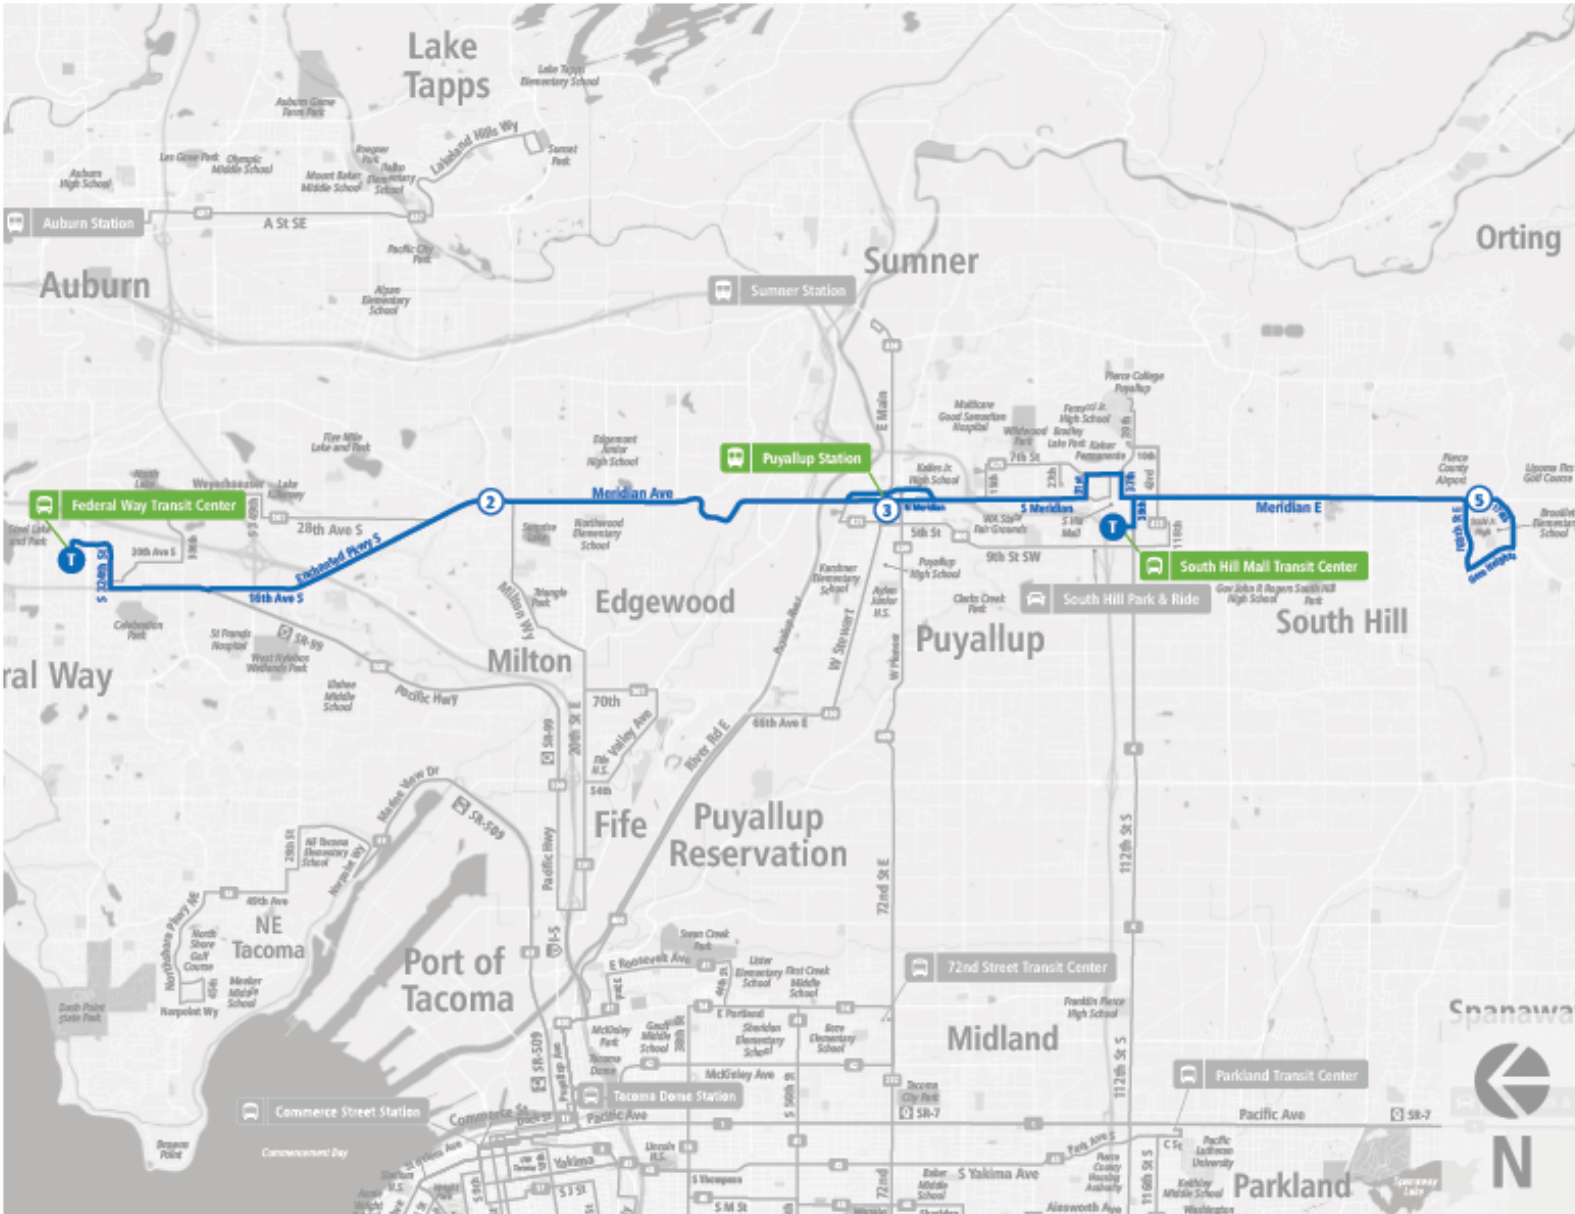

Route 402 Meridian

Route 402 Meridian | Meridian E & 171st St Ct E to Federal Way Tc BAY 1

**WEEKDAY**

Meridian E & 171st St Ct E	South Hill Mall TC	Puyallup Station - Bay 1	Meridian E & Emerald St	Federal Way Tc BAY 1
05:30 AM	05:52 AM	06:10 AM	06:25 AM	06:45 AM
06:00 AM	06:22 AM	06:40 AM	06:55 AM	07:15 AM
06:30 AM	06:54 AM	07:12 AM	07:27 AM	07:50 AM
07:00 AM	07:25 AM	07:43 AM	07:58 AM	08:22 AM
08:00 AM	08:25 AM	08:43 AM	08:58 AM	09:22 AM
09:00 AM	09:25 AM	09:46 AM	10:01 AM	10:25 AM
10:00 AM	10:25 AM	10:46 AM	11:01 AM	11:25 AM
11:00 AM	11:29 AM	11:50 AM	12:05 PM	12:30 PM
12:00 PM	12:31 PM	12:52 PM	01:07 PM	01:33 PM
01:00 PM	01:31 PM	01:53 PM	02:08 PM	02:35 PM
02:00 PM	02:31 PM	02:53 PM	03:08 PM	03:35 PM
03:00 PM	03:28 PM	03:50 PM	04:05 PM	04:32 PM
04:00 PM	04:28 PM	04:50 PM	05:05 PM	05:32 PM
05:00 PM	05:27 PM	05:47 PM	06:01 PM	06:27 PM
06:00 PM	06:26 PM	06:45 PM	06:59 PM	07:25 PM
07:00 PM	07:23 PM	07:41 PM	07:54 PM	08:16 PM
08:00 PM	08:22 PM	08:40 PM	08:53 PM	09:15 PM
Meridian E & 171st St Ct E	South Hill Mall TC	Puyallup Station - Bay 1	Meridian E & Emerald St	Federal Way Tc BAY 1