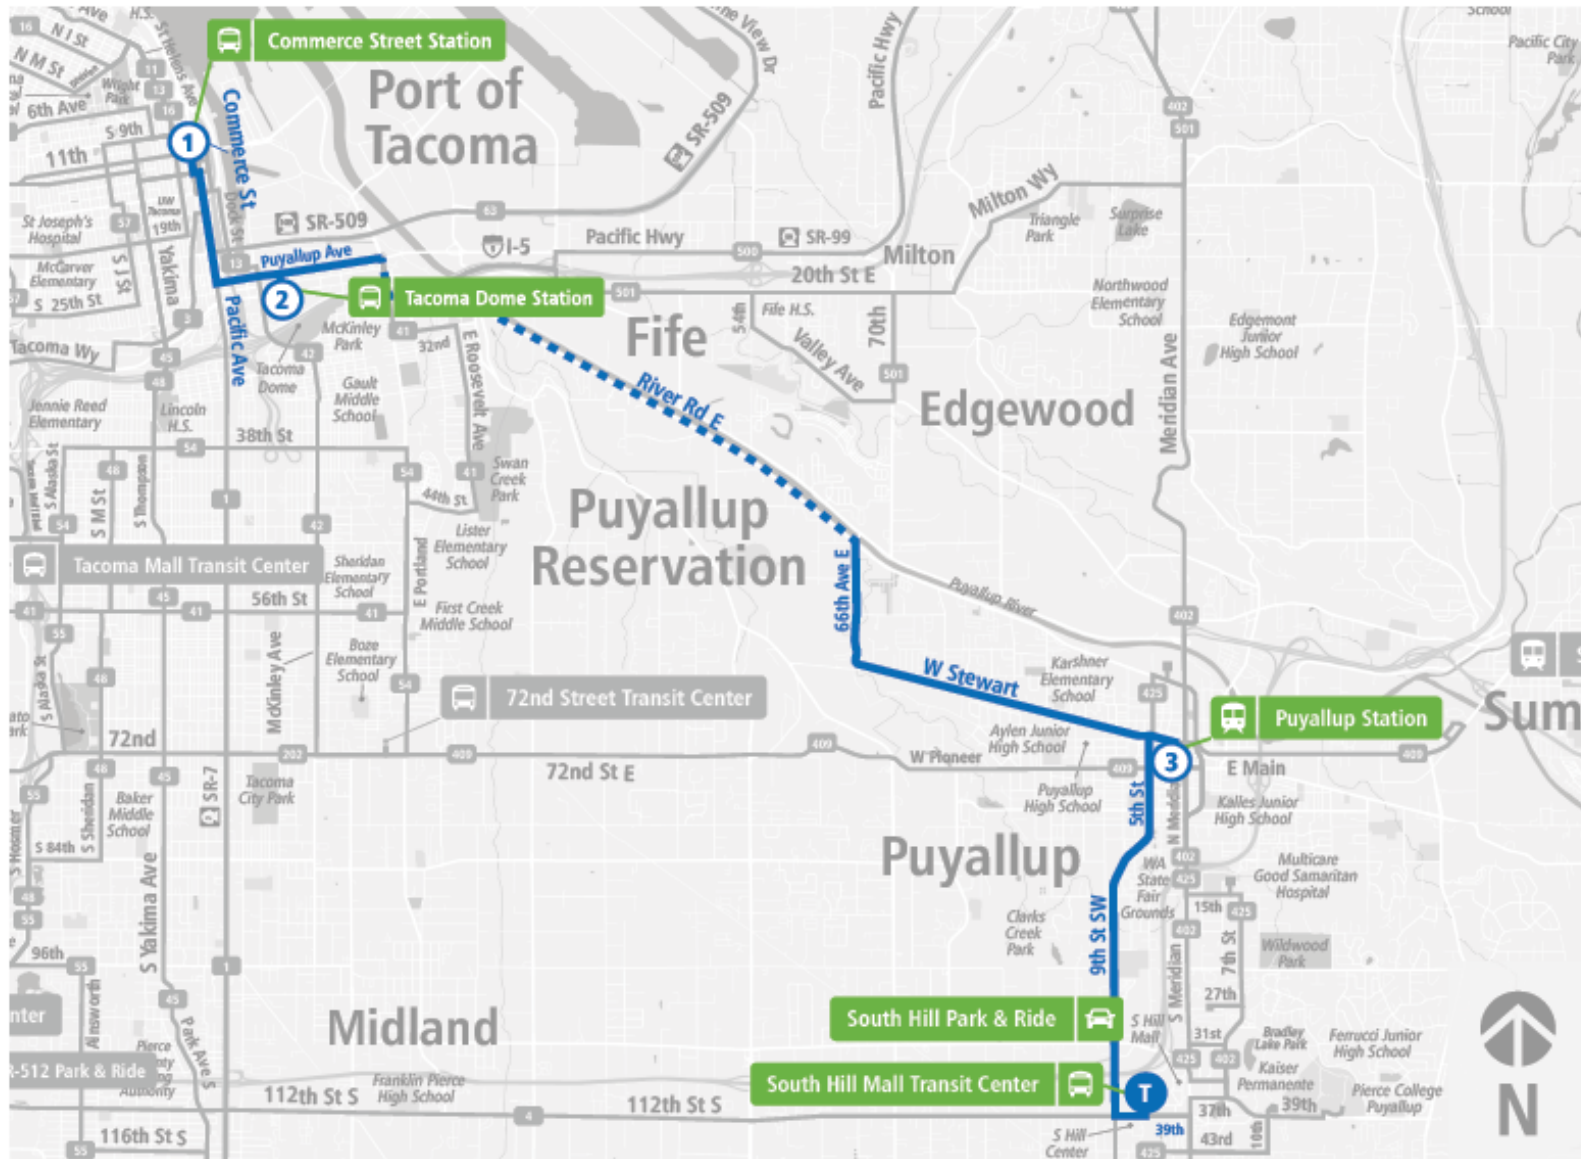

### Route 400 Puyallup-Downtown Tacoma

**NOTE: ROUTE 400 DOES NOT STOP ALONG RIVER ROAD.**

Route 400 Puyallup-Downtown Tacoma | South Hill Mall TC to Commerce St Station - Zone F

**WEEKDAY**

South Hill Mall TC	South Hill P&R - Bay 1	Puyallup Station - Bay 1	Tacoma Dome Station - Zone E	Commerce St Station - Zone F
04:40 AM	04:44 AM	04:53 AM	05:11 AM	05:20 AM
05:13 AM	05:17 AM	05:26 AM	05:45 AM	05:54 AM
05:43 AM	05:47 AM	05:56 AM	06:15 AM	06:24 AM
06:13 AM	06:17 AM	06:26 AM	06:51 AM	07:02 AM
06:43 AM	06:47 AM	06:56 AM	07:21 AM	07:32 AM
07:13 AM	07:17 AM	07:26 AM	07:51 AM	08:02 AM
07:43 AM	07:47 AM	07:56 AM	08:21 AM	08:32 AM
08:13 AM	08:17 AM	08:26 AM	08:48 AM	08:58 AM
08:43 AM	08:47 AM	08:56 AM	09:17 AM	09:27 AM
09:15 AM	09:19 AM	09:28 AM	09:49 AM	09:59 AM
10:15 AM	10:19 AM	10:29 AM	10:49 AM	10:59 AM
11:15 AM	11:19 AM	11:29 AM	11:49 AM	11:59 AM
12:15 PM	12:19 PM	12:29 PM	12:49 PM	12:59 PM
01:15 PM	01:19 PM	01:29 PM	01:49 PM	01:59 PM
02:15 PM	02:20 PM	02:30 PM	02:50 PM	03:02 PM
02:45 PM	02:50 PM	03:00 PM	03:20 PM	03:32 PM
03:15 PM	03:20 PM	03:30 PM	03:50 PM	04:03 PM
03:44 PM	03:49 PM	03:59 PM	04:19 PM	04:32 PM
04:14 PM	04:19 PM	04:29 PM	04:49 PM	05:02 PM
04:46 PM	04:51 PM	05:01 PM	05:20 PM	05:31 PM
05:18 PM	05:23 PM	05:33 PM	05:52 PM	06:03 PM
05:45 PM	05:50 PM	06:00 PM	06:19 PM	06:30 PM
06:15 PM	06:20 PM	06:30 PM	06:49 PM	07:00 PM
07:15 PM	07:19 PM	07:28 PM	07:46 PM	07:55 PM
08:15 PM	08:19 PM	08:28 PM	08:46 PM	08:55 PM
South Hill Mall TC	South Hill P&R - Bay 1	Puyallup Station - Bay 1	Tacoma Dome Station - Zone E	Commerce St Station - Zone F