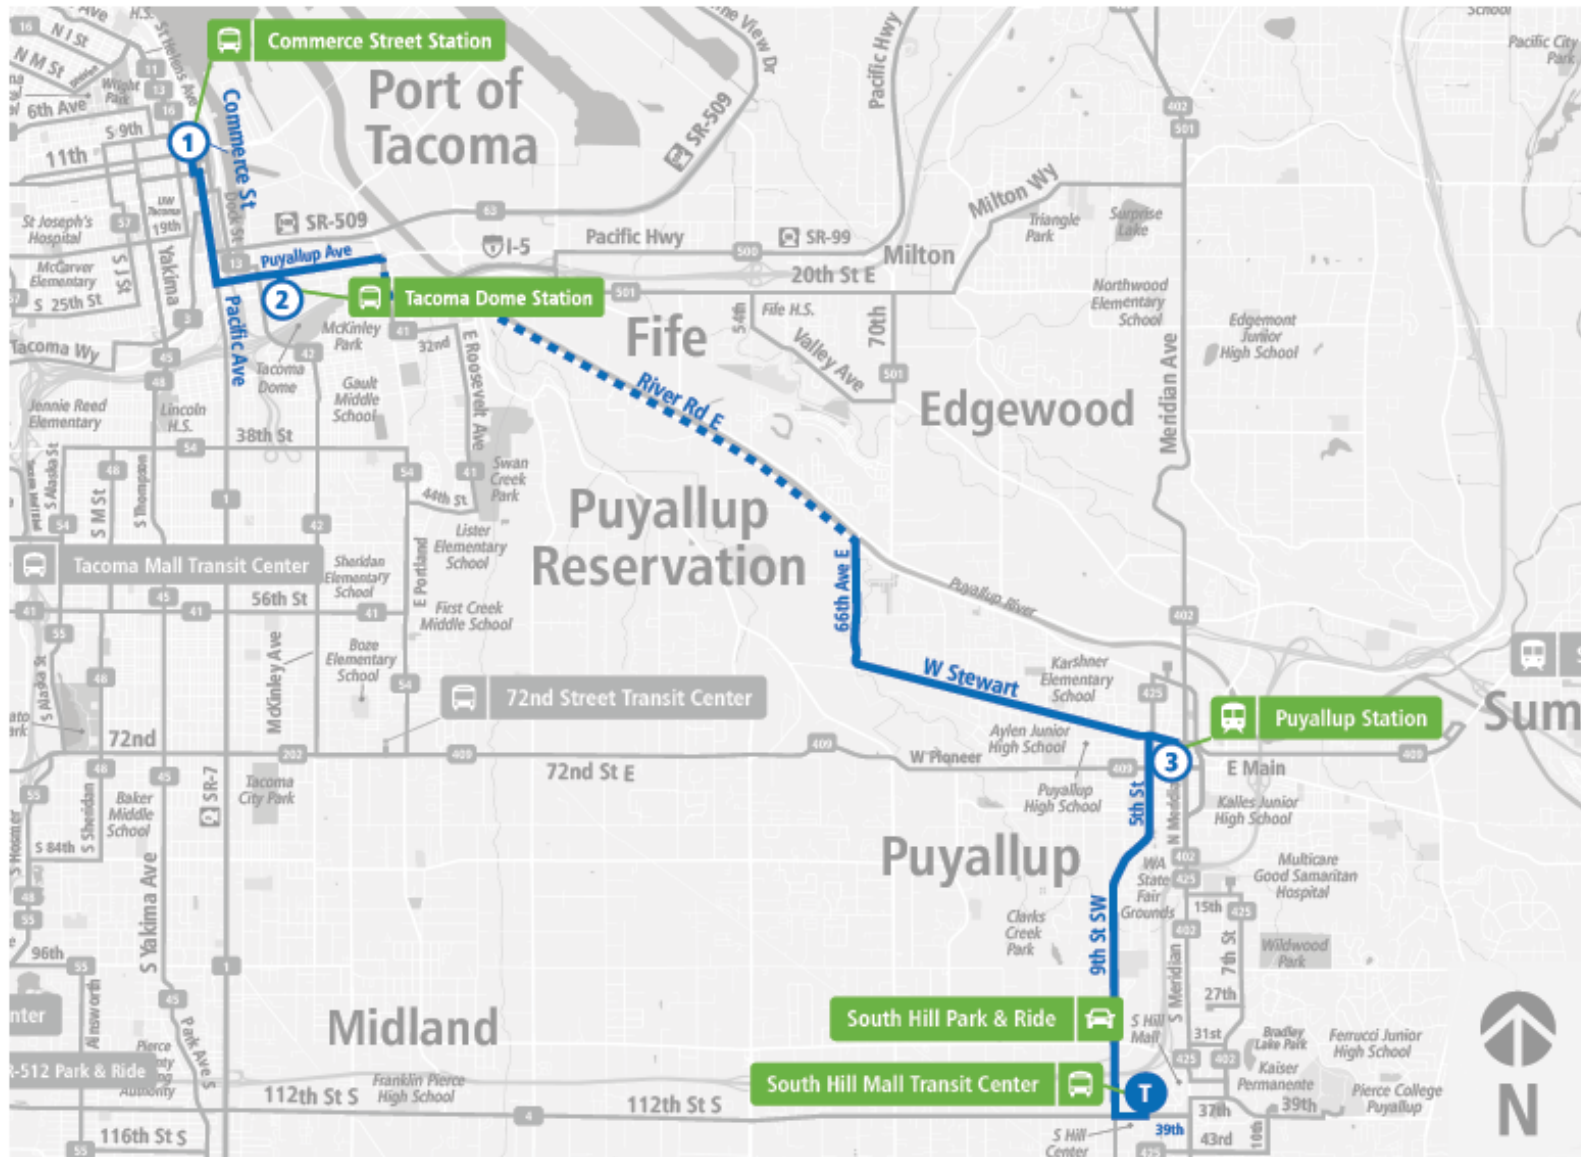

Route 400 Puyallup-Downtown Tacoma

NOTE: ROUTE 400 DOES NOT STOP ALONG RIVER ROAD.

Route 400 Puyallup-Downtown Tacoma | South Hill Mall TC to Commerce St Station - Zone F

WEEKDAY

South Hill Mall TC	South Hill P&R - Bay 1	Puyallup Station - Bay 1	Tacoma Dome Station - Zone E	Commerce St Station - Zone F
04:40 AM	04:44 AM	04:53 AM	05:11 AM	05:20 AM
05:13 AM	05:17 AM	05:26 AM	05:45 AM	05:54 AM
05:43 AM	05:47 AM	05:56 AM	06:15 AM	06:24 AM
06:13 AM	06:17 AM	06:26 AM	06:51 AM	07:02 AM
06:43 AM	06:47 AM	06:56 AM	07:21 AM	07:32 AM
07:13 AM	07:17 AM	07:26 AM	07:51 AM	08:02 AM
07:43 AM	07:47 AM	07:56 AM	08:21 AM	08:32 AM
08:13 AM	08:17 AM	08:26 AM	08:48 AM	08:58 AM
08:43 AM	08:47 AM	08:56 AM	09:17 AM	09:27 AM
09:15 AM	09:19 AM	09:28 AM	09:49 AM	09:59 AM
10:15 AM	10:19 AM	10:29 AM	10:49 AM	10:59 AM
11:15 AM	11:19 AM	11:29 AM	11:49 AM	11:59 AM
12:15 PM	12:19 PM	12:29 PM	12:49 PM	12:59 PM
01:15 PM	01:19 PM	01:29 PM	01:49 PM	01:59 PM
02:15 PM	02:20 PM	02:30 PM	02:50 PM	03:02 PM
02:45 PM	02:50 PM	03:00 PM	03:20 PM	03:32 PM
03:15 PM	03:20 PM	03:30 PM	03:50 PM	04:03 PM
03:43 PM	03:48 PM	03:58 PM	04:18 PM	04:31 PM
04:12 PM	04:17 PM	04:27 PM	04:47 PM	05:00 PM
04:42 PM	04:47 PM	04:57 PM	05:16 PM	05:27 PM
05:15 PM	05:20 PM	05:30 PM	05:49 PM	06:00 PM
05:45 PM	05:50 PM	06:00 PM	06:19 PM	06:30 PM
06:15 PM	06:20 PM	06:30 PM	06:49 PM	07:00 PM
07:15 PM	07:19 PM	07:28 PM	07:46 PM	07:55 PM
08:15 PM	08:19 PM	08:28 PM	08:46 PM	08:55 PM
South Hill Mall TC	South Hill P&R - Bay 1	Puyallup Station - Bay 1	Tacoma Dome Station - Zone E	Commerce St Station - Zone F