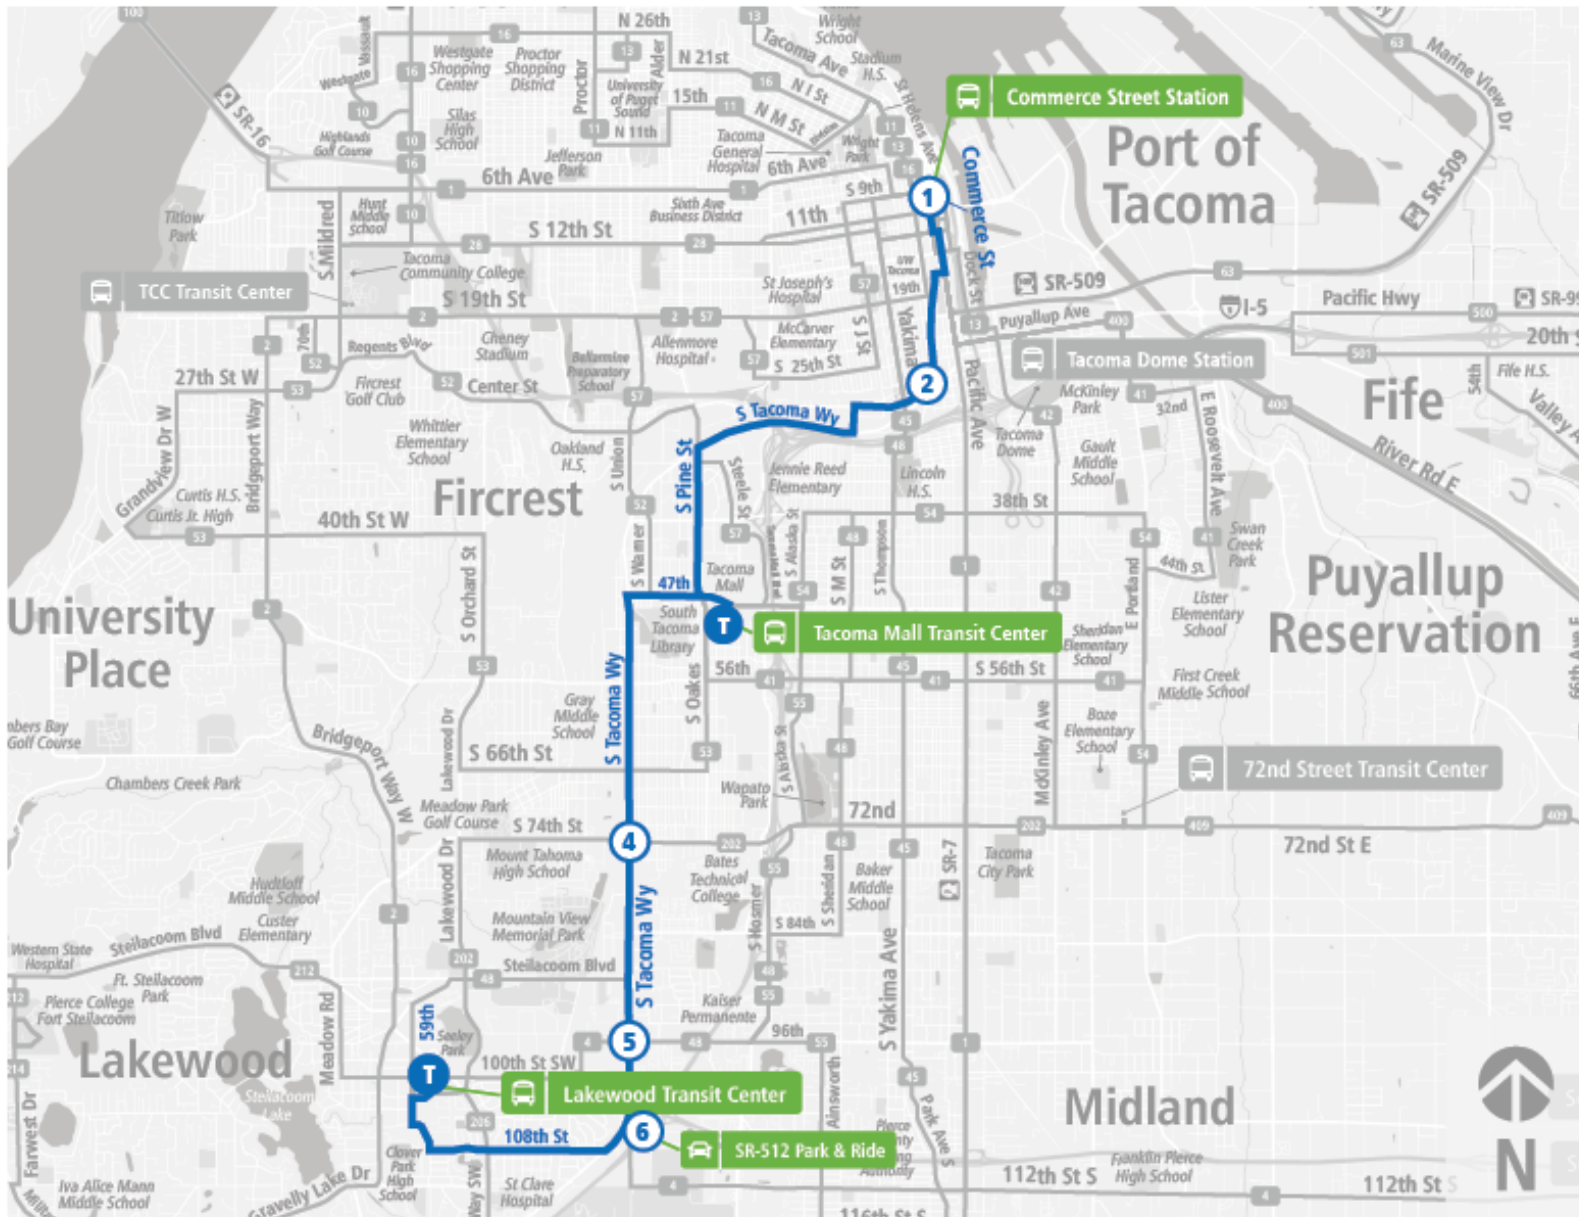

Route 3 Lakewood - Tacoma