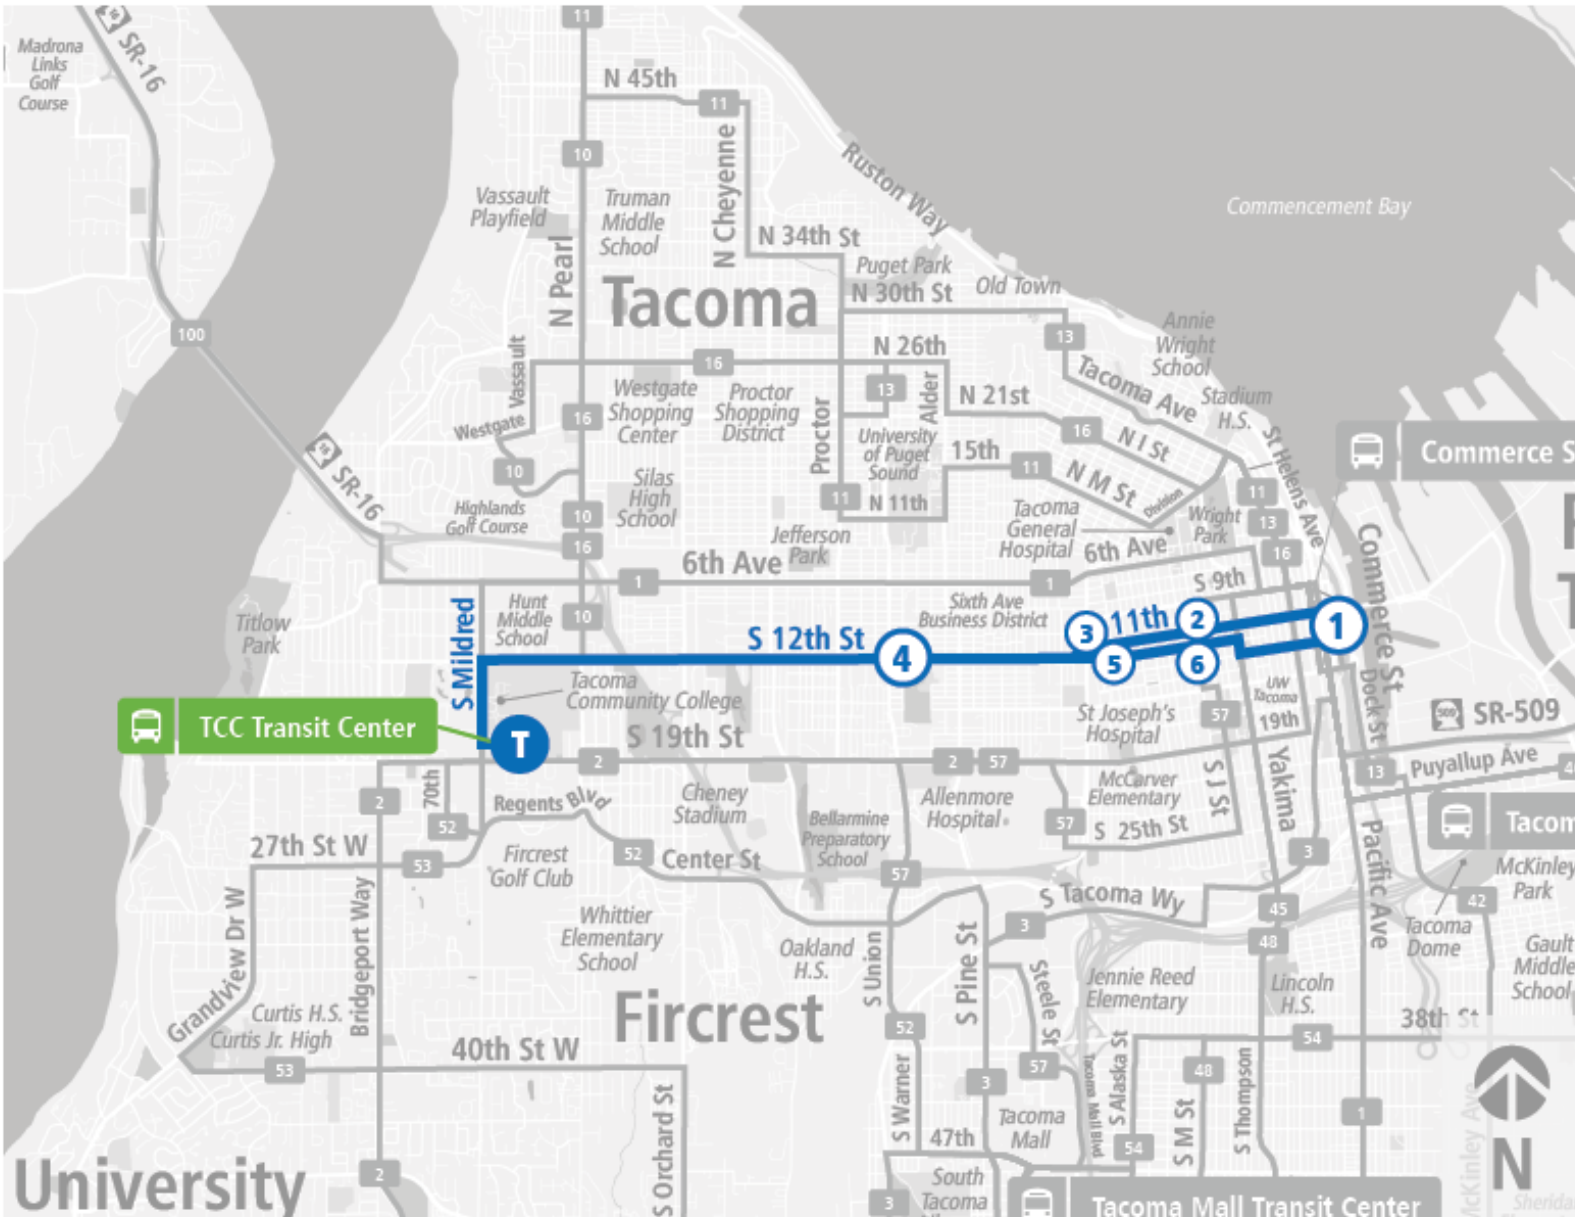

Route 28 S 12th St

Route 28 S 12th St | TCC TC to A St & E 12th St

WEEKDAY

TCC TC	12th St S & Union Ave	Earnest S Brazill St & Sprague	Earnest S Brazill St & MLK Jr Wy	A St & E 12th St
06:45 AM	06:53 AM	06:55 AM	06:58 AM	07:07 AM
07:15 AM	07:23 AM	07:25 AM	07:28 AM	07:37 AM
07:45 AM	07:53 AM	07:56 AM	07:59 AM	08:08 AM
08:15 AM	08:23 AM	08:26 AM	08:29 AM	08:38 AM
08:45 AM	08:53 AM	08:56 AM	08:59 AM	09:08 AM
09:15 AM	09:23 AM	09:26 AM	09:29 AM	09:38 AM
09:45 AM	09:53 AM	09:56 AM	09:59 AM	10:08 AM
10:15 AM	10:23 AM	10:26 AM	10:29 AM	10:38 AM
10:45 AM	10:53 AM	10:56 AM	10:59 AM	11:08 AM
11:15 AM	11:23 AM	11:26 AM	11:29 AM	11:38 AM
11:45 AM	11:53 AM	11:56 AM	11:59 AM	12:08 PM
12:15 PM	12:23 PM	12:26 PM	12:29 PM	12:38 PM
12:45 PM	12:53 PM	12:56 PM	12:59 PM	01:08 PM
01:15 PM	01:23 PM	01:26 PM	01:29 PM	01:38 PM
01:45 PM	01:53 PM	01:56 PM	01:59 PM	02:08 PM
02:15 PM	02:23 PM	02:26 PM	02:29 PM	02:38 PM
02:45 PM	02:53 PM	02:56 PM	02:59 PM	03:08 PM
03:15 PM	03:23 PM	03:26 PM	03:29 PM	03:38 PM
03:45 PM	03:53 PM	03:56 PM	03:59 PM	04:08 PM
04:15 PM	04:23 PM	04:26 PM	04:29 PM	04:38 PM
04:45 PM	04:53 PM	04:56 PM	04:59 PM	05:08 PM
05:15 PM	05:23 PM	05:26 PM	05:28 PM	05:37 PM
05:45 PM	05:53 PM	05:56 PM	05:58 PM	06:07 PM
06:15 PM	06:23 PM	06:26 PM	06:28 PM	06:37 PM
07:15 PM	07:23 PM	07:26 PM	07:28 PM	07:37 PM
08:15 PM	08:22 PM	08:25 PM	08:27 PM	08:35 PM
09:15 PM	09:22 PM	09:25 PM	09:27 PM	09:34 PM
TCC TC	12th St S & Union Ave	Earnest S Brazill St & Sprague	Earnest S Brazill St & MLK Jr Wy	A St & E 12th St