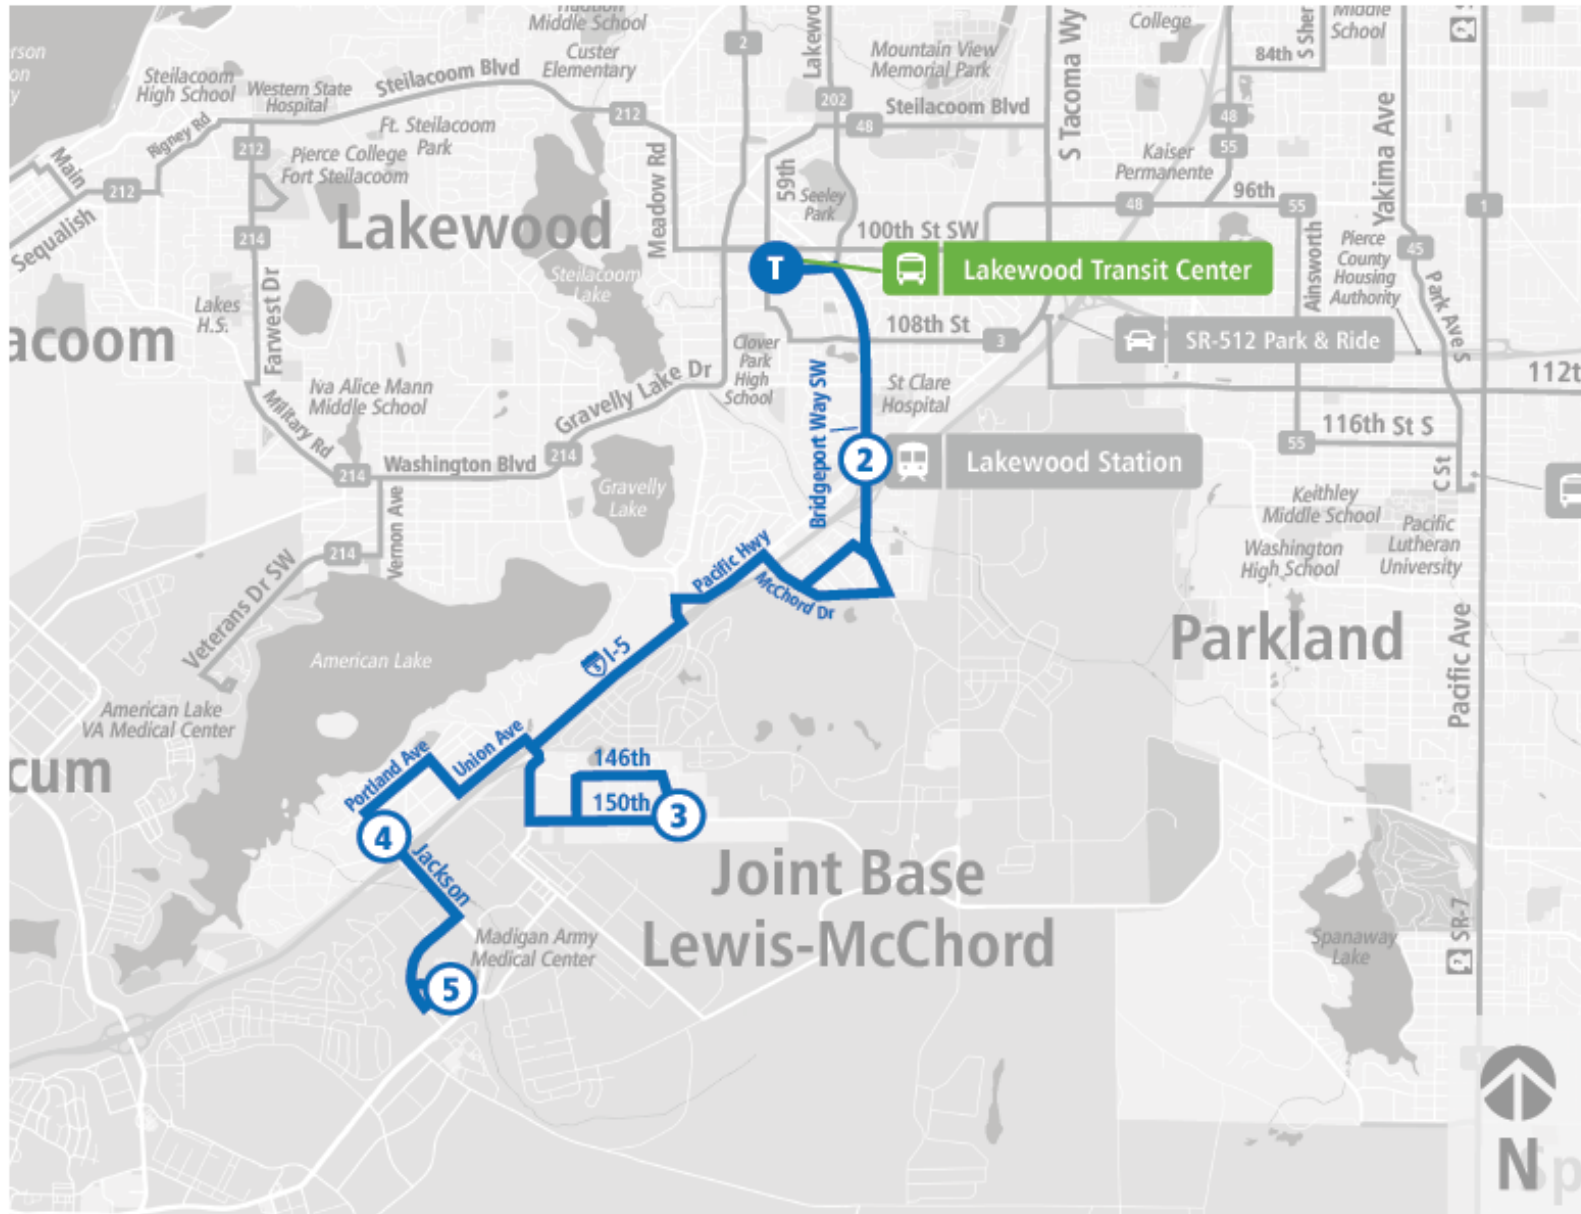

Route 206 Pacific Hwy/Tillicum/Madigan

Route 206 Pacific Hwy/Tillicum/Madigan | JBLM Madigan Hospital to Lakewood TC

WEEKDAY

JBLM Madigan Hospital	Berkeley St SW & Washington Ave SW	150th St SW & Woodbrook Rd SW	Bridgeport Way SW & Pacific Hwy SW	Lakewood TC
--	05:13 AM	05:25 AM	05:39 AM	05:46 AM
--	05:43 AM	05:55 AM	06:09 AM	06:16 AM
--	06:13 AM	06:25 AM	06:39 AM	06:46 AM
06:35 AM	06:42 AM	06:54 AM	07:08 AM	07:15 AM
07:07 AM	07:14 AM	07:27 AM	07:42 AM	07:50 AM
07:43 AM	07:50 AM	08:03 AM	08:18 AM	08:26 AM
08:13 AM	08:20 AM	08:33 AM	08:48 AM	08:56 AM
08:43 AM	08:50 AM	09:03 AM	09:18 AM	09:26 AM
09:15 AM	09:22 AM	09:34 AM	09:48 AM	09:56 AM
09:42 AM	09:49 AM	10:01 AM	10:15 AM	10:23 AM
10:12 AM	10:19 AM	10:31 AM	10:45 AM	10:55 AM
10:42 AM	10:49 AM	11:02 AM	11:16 AM	11:26 AM
11:12 AM	11:19 AM	11:32 AM	11:46 AM	11:56 AM
11:42 AM	11:49 AM	12:02 PM	12:16 PM	12:26 PM
12:15 PM	12:22 PM	12:35 PM	12:49 PM	12:59 PM
12:47 PM	12:54 PM	01:07 PM	01:21 PM	01:31 PM
01:18 PM	01:25 PM	01:38 PM	01:52 PM	02:02 PM
01:48 PM	01:55 PM	02:08 PM	02:23 PM	02:33 PM
02:18 PM	02:25 PM	02:38 PM	02:53 PM	03:03 PM
02:49 PM	02:56 PM	03:09 PM	03:24 PM	03:34 PM
03:19 PM	03:26 PM	03:39 PM	03:54 PM	04:04 PM
03:49 PM	03:56 PM	04:09 PM	04:25 PM	04:35 PM
04:19 PM	04:26 PM	04:39 PM	04:55 PM	05:05 PM
04:49 PM	04:56 PM	05:09 PM	05:24 PM	05:33 PM
05:19 PM	05:26 PM	05:39 PM	05:52 PM	06:01 PM
05:49 PM	05:56 PM	06:08 PM	06:21 PM	06:30 PM
06:19 PM	06:26 PM	06:38 PM	06:51 PM	06:58 PM
06:49 PM	06:56 PM	07:08 PM	07:21 PM	07:28 PM
07:14 PM	07:21 PM	07:33 PM	07:46 PM	07:53 PM
--	07:34 PM	07:46 PM	07:59 PM	08:06 PM

--	08:15 PM	08:27 PM	08:40 PM	08:47 PM
--	09:12 PM	09:24 PM	09:37 PM	09:44 PM
JBLM Madigan Hospital	Berkeley St SW & Washington Ave SW	150th St SW & Woodbrook Rd SW	Bridgeport Way SW & Pacific Hwy SW	Lakewood TC