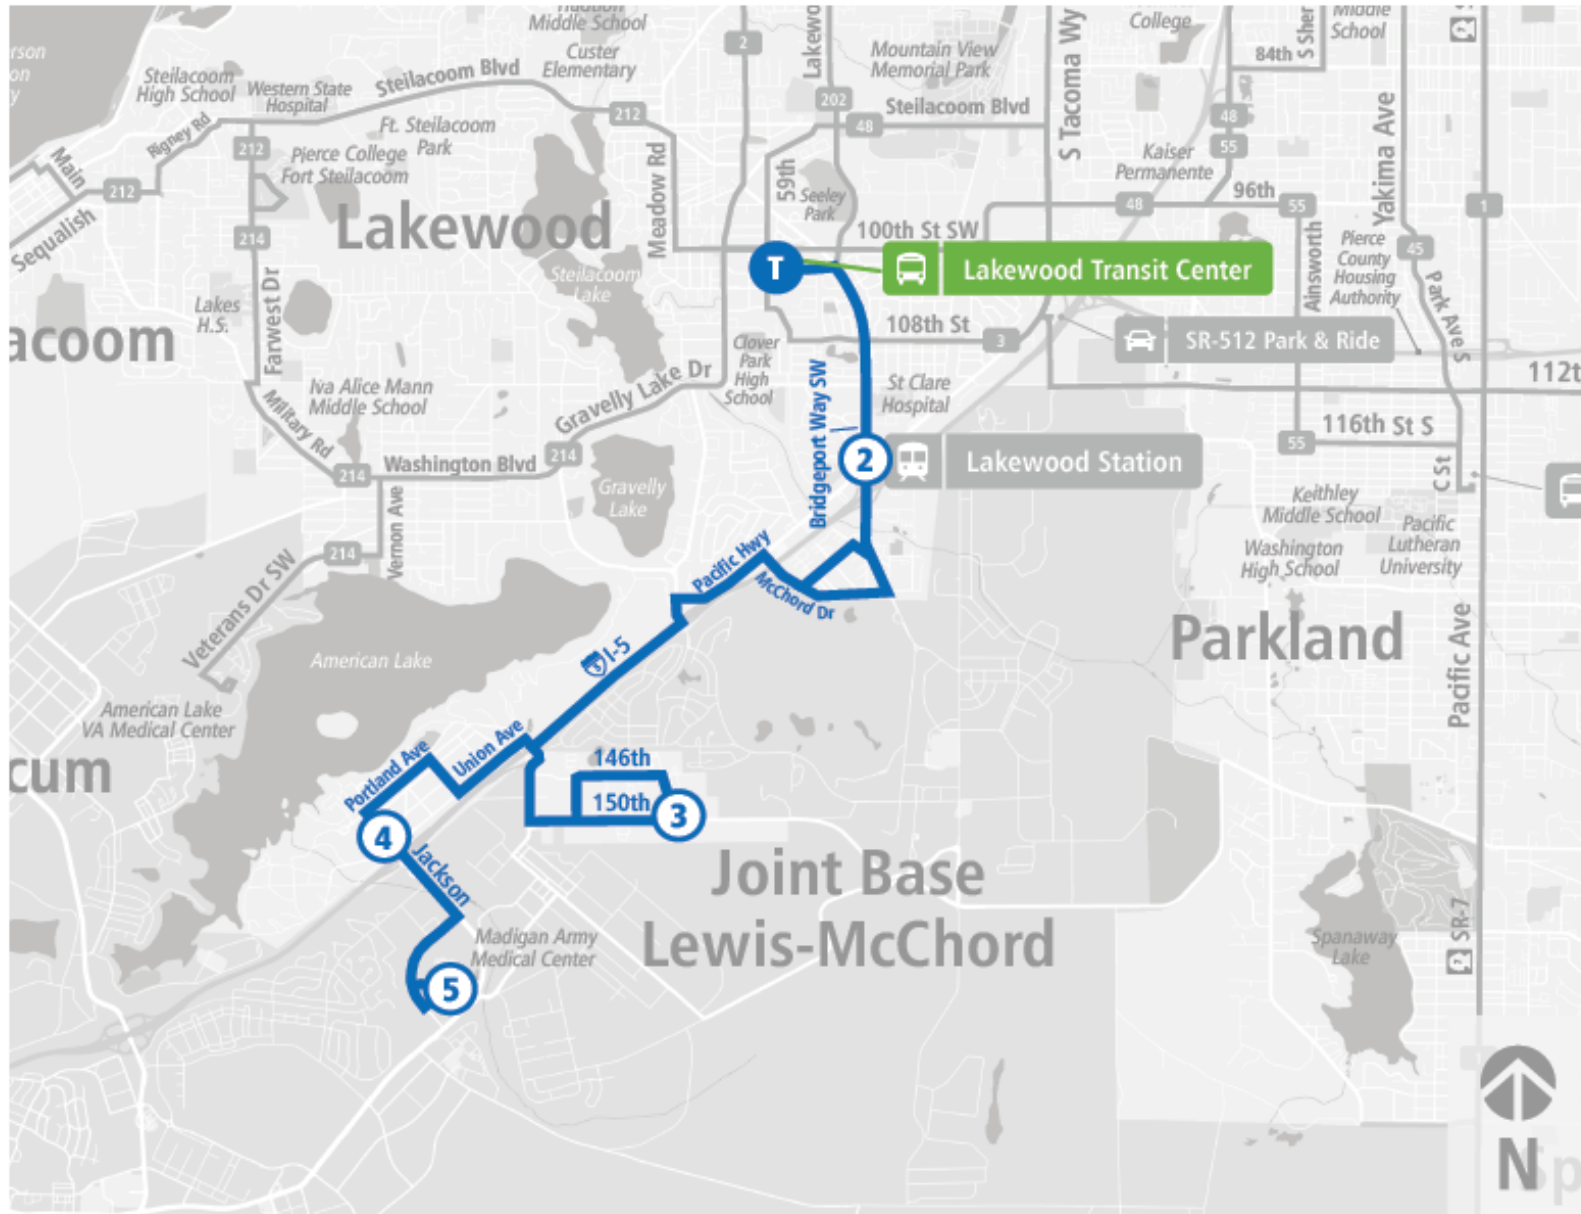

Route 206 Pacific Hwy/Tillicum/Madigan

Route 206 Pacific Hwy/Tillicum/Madigan | JBLM Madigan Hospital to Lakewood TC

**WEEKDAY**

JBLM Madigan Hospital	Berkeley St SW & Washington Ave SW	150th St SW & Woodbrook Rd SW	Bridgeport Way SW & Pacific Hwy SW	Lakewood TC
--	05:22 AM	05:33 AM	05:46 AM	05:53 AM
--	05:52 AM	06:03 AM	06:16 AM	06:23 AM
--	06:22 AM	06:33 AM	06:46 AM	06:53 AM
06:46 AM	06:52 AM	07:04 AM	07:17 AM	07:24 AM
07:16 AM	07:22 AM	07:34 AM	07:48 AM	07:56 AM
07:46 AM	07:52 AM	08:04 AM	08:18 AM	08:26 AM
08:16 AM	08:22 AM	08:34 AM	08:48 AM	08:58 AM
08:46 AM	08:52 AM	09:04 AM	09:18 AM	09:28 AM
09:16 AM	09:21 AM	09:33 AM	09:46 AM	09:56 AM
09:46 AM	09:51 AM	10:03 AM	10:16 AM	10:26 AM
10:16 AM	10:21 AM	10:33 AM	10:46 AM	10:56 AM
10:46 AM	10:51 AM	11:04 AM	11:17 AM	11:27 AM
11:16 AM	11:21 AM	11:34 AM	11:48 AM	11:58 AM
11:46 AM	11:52 AM	12:04 PM	12:18 PM	12:28 PM
12:16 PM	12:22 PM	12:34 PM	12:48 PM	12:58 PM
12:46 PM	12:52 PM	01:04 PM	01:18 PM	01:28 PM
01:16 PM	01:22 PM	01:34 PM	01:48 PM	01:58 PM
01:46 PM	01:52 PM	02:03 PM	02:17 PM	02:27 PM
02:16 PM	02:22 PM	02:33 PM	02:47 PM	02:57 PM
02:46 PM	02:51 PM	03:02 PM	03:16 PM	03:26 PM
03:16 PM	03:21 PM	03:32 PM	03:46 PM	03:56 PM
03:46 PM	03:52 PM	04:04 PM	04:18 PM	04:28 PM
04:16 PM	04:22 PM	04:34 PM	04:48 PM	04:58 PM
04:46 PM	04:52 PM	05:04 PM	05:18 PM	05:27 PM
05:16 PM	05:22 PM	05:33 PM	05:46 PM	05:55 PM
05:46 PM	05:51 PM	06:02 PM	06:15 PM	06:24 PM
06:16 PM	06:21 PM	06:31 PM	06:42 PM	06:51 PM
06:46 PM	06:51 PM	07:01 PM	07:12 PM	07:21 PM
07:16 PM	07:21 PM	07:31 PM	07:42 PM	07:51 PM
--	07:56 PM	08:06 PM	08:17 PM	08:26 PM

--	08:26 PM	08:36 PM	08:47 PM	08:56 PM
--	09:21 PM	09:30 PM	09:41 PM	09:49 PM
<b>JBLM Madigan Hospital</b>	<b>Berkeley St SW &amp; Washington Ave SW</b>	<b>150th St SW &amp; Woodbrook Rd SW</b>	<b>Bridgeport Way SW &amp; Pacific Hwy SW</b>	<b>Lakewood TC</b>