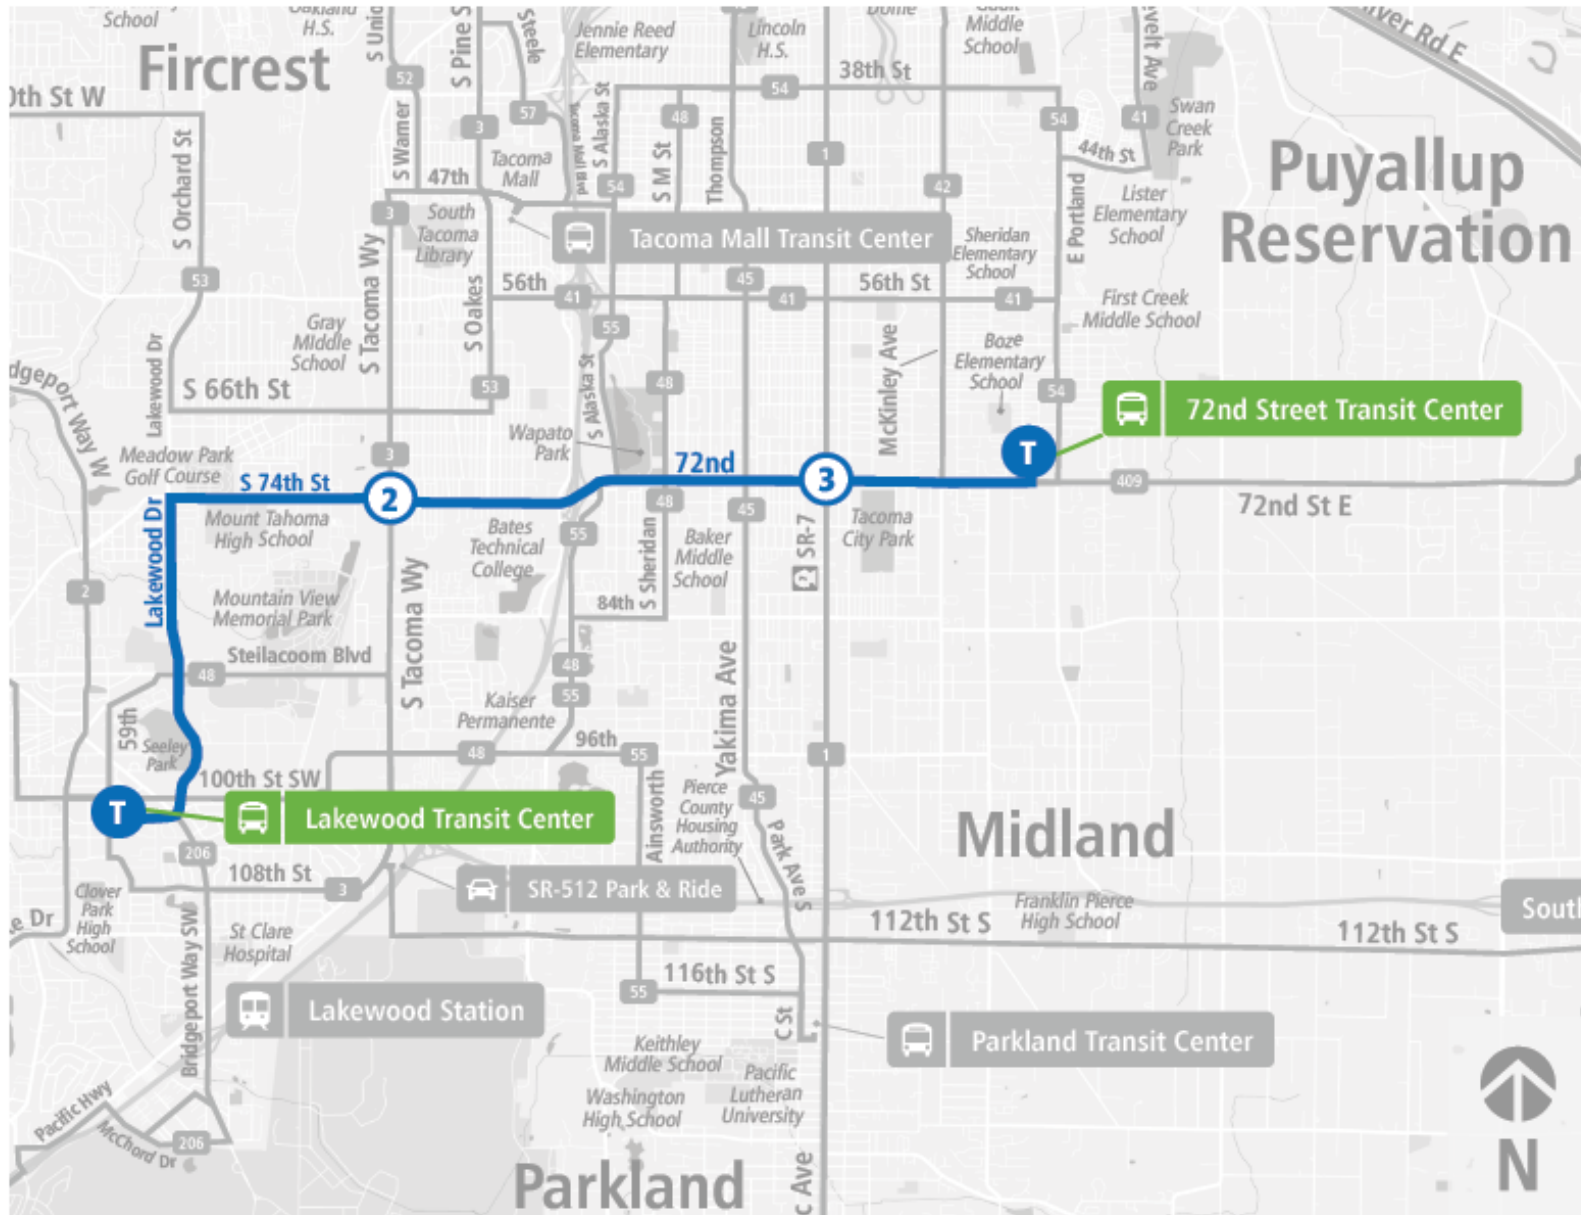

Route 202 72nd St

Route 202 72nd St | Lakewood TC to 72nd St TC

WEEKDAY

Lakewood TC	74th St S & S Puget Sound Ave	72nd St S & Pacific Ave	72nd St TC
06:15 AM	06:26 AM	06:36 AM	06:40 AM
07:15 AM	07:26 AM	07:36 AM	07:40 AM
07:45 AM	07:56 AM	08:06 AM	08:10 AM
08:15 AM	08:26 AM	08:36 AM	08:40 AM
08:45 AM	08:56 AM	09:06 AM	09:10 AM
09:15 AM	09:26 AM	09:36 AM	09:40 AM
09:45 AM	09:56 AM	10:06 AM	10:10 AM
10:15 AM	10:26 AM	10:36 AM	10:40 AM
10:45 AM	10:56 AM	11:06 AM	11:10 AM
11:15 AM	11:26 AM	11:36 AM	11:40 AM
11:45 AM	11:56 AM	12:06 PM	12:10 PM
12:15 PM	12:26 PM	12:36 PM	12:40 PM
12:45 PM	12:56 PM	01:06 PM	01:10 PM
01:15 PM	01:26 PM	01:36 PM	01:40 PM
01:45 PM	01:56 PM	02:06 PM	02:10 PM
02:15 PM	02:26 PM	02:36 PM	02:40 PM
02:39 PM	02:53 PM	03:04 PM	03:09 PM
03:15 PM	03:29 PM	03:40 PM	03:45 PM
03:39 PM	03:53 PM	04:04 PM	04:09 PM
04:15 PM	04:29 PM	04:40 PM	04:45 PM
04:39 PM	04:53 PM	05:04 PM	05:09 PM
05:15 PM	05:29 PM	05:40 PM	05:45 PM
05:45 PM	05:59 PM	06:10 PM	06:15 PM
06:15 PM	06:27 PM	06:37 PM	06:41 PM
07:15 PM	07:27 PM	07:37 PM	07:41 PM
08:15 PM	08:27 PM	08:37 PM	08:41 PM
09:15 PM	09:27 PM	09:37 PM	09:41 PM
Lakewood TC	74th St S & S Puget Sound Ave	72nd St S & Pacific Ave	72nd St TC