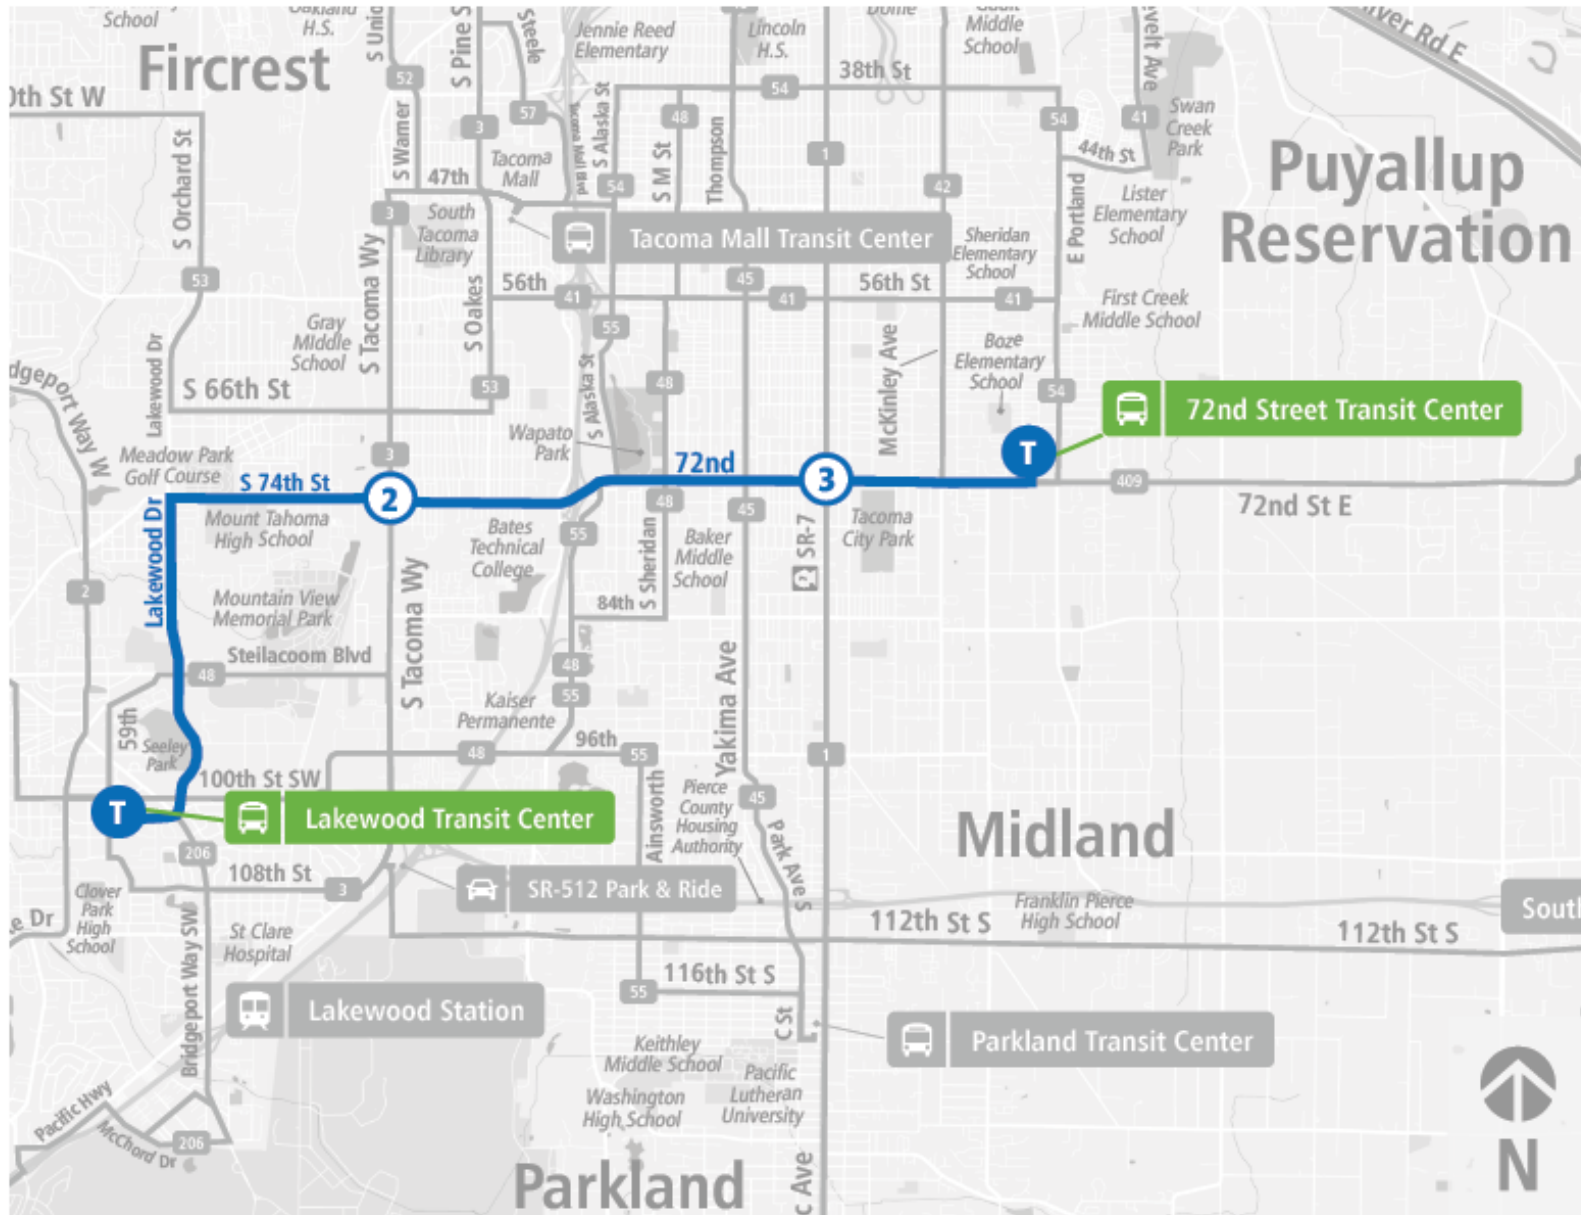

Route 202 72nd St

Route 202 72nd St | Lakewood TC to 72nd St TC

**WEEKDAY**

Lakewood TC	74th St S & S Puget Sound Ave	72nd St S & Pacific Ave	72nd St TC
06:00 AM	06:10 AM	06:19 AM	06:25 AM *
06:30 AM	06:40 AM	06:49 AM	06:55 AM *
07:00 AM	07:11 AM	07:20 AM	07:26 AM *
07:30 AM	07:41 AM	07:50 AM	07:57 AM
08:00 AM	08:11 AM	08:20 AM	08:27 AM
08:30 AM	08:41 AM	08:51 AM	08:58 AM
09:00 AM	09:11 AM	09:21 AM	09:28 AM
09:30 AM	09:41 AM	09:51 AM	09:58 AM
10:00 AM	10:11 AM	10:21 AM	10:28 AM
10:30 AM	10:41 AM	10:51 AM	10:59 AM
11:00 AM	11:11 AM	11:22 AM	11:30 AM
11:30 AM	11:41 AM	11:52 AM	12:00 PM
12:00 PM	12:11 PM	12:22 PM	12:30 PM
12:30 PM	12:41 PM	12:52 PM	01:00 PM
01:00 PM	01:12 PM	01:23 PM	01:31 PM
01:30 PM	01:42 PM	01:53 PM	02:01 PM
02:00 PM	02:13 PM	02:24 PM	02:32 PM
02:10 PM	02:23 PM	02:35 PM	02:45 PM
02:30 PM	02:43 PM	02:55 PM	03:05 PM
03:00 PM	03:13 PM	03:25 PM	03:35 PM
03:30 PM	03:43 PM	03:55 PM	04:04 PM
04:00 PM	04:13 PM	04:25 PM	04:34 PM
04:32 PM	04:45 PM	04:57 PM	05:06 PM
05:02 PM	05:15 PM	05:27 PM	05:36 PM
05:30 PM	05:42 PM	05:54 PM	06:03 PM
06:00 PM	06:12 PM	06:23 PM	06:30 PM *
07:00 PM	07:12 PM	07:22 PM	07:28 PM *
08:00 PM	08:11 PM	08:21 PM	08:27 PM *
09:00 PM	09:11 PM	09:21 PM	09:26 PM *
Lakewood TC	74th St S & S Puget Sound Ave	72nd St S & Pacific Ave	72nd St TC