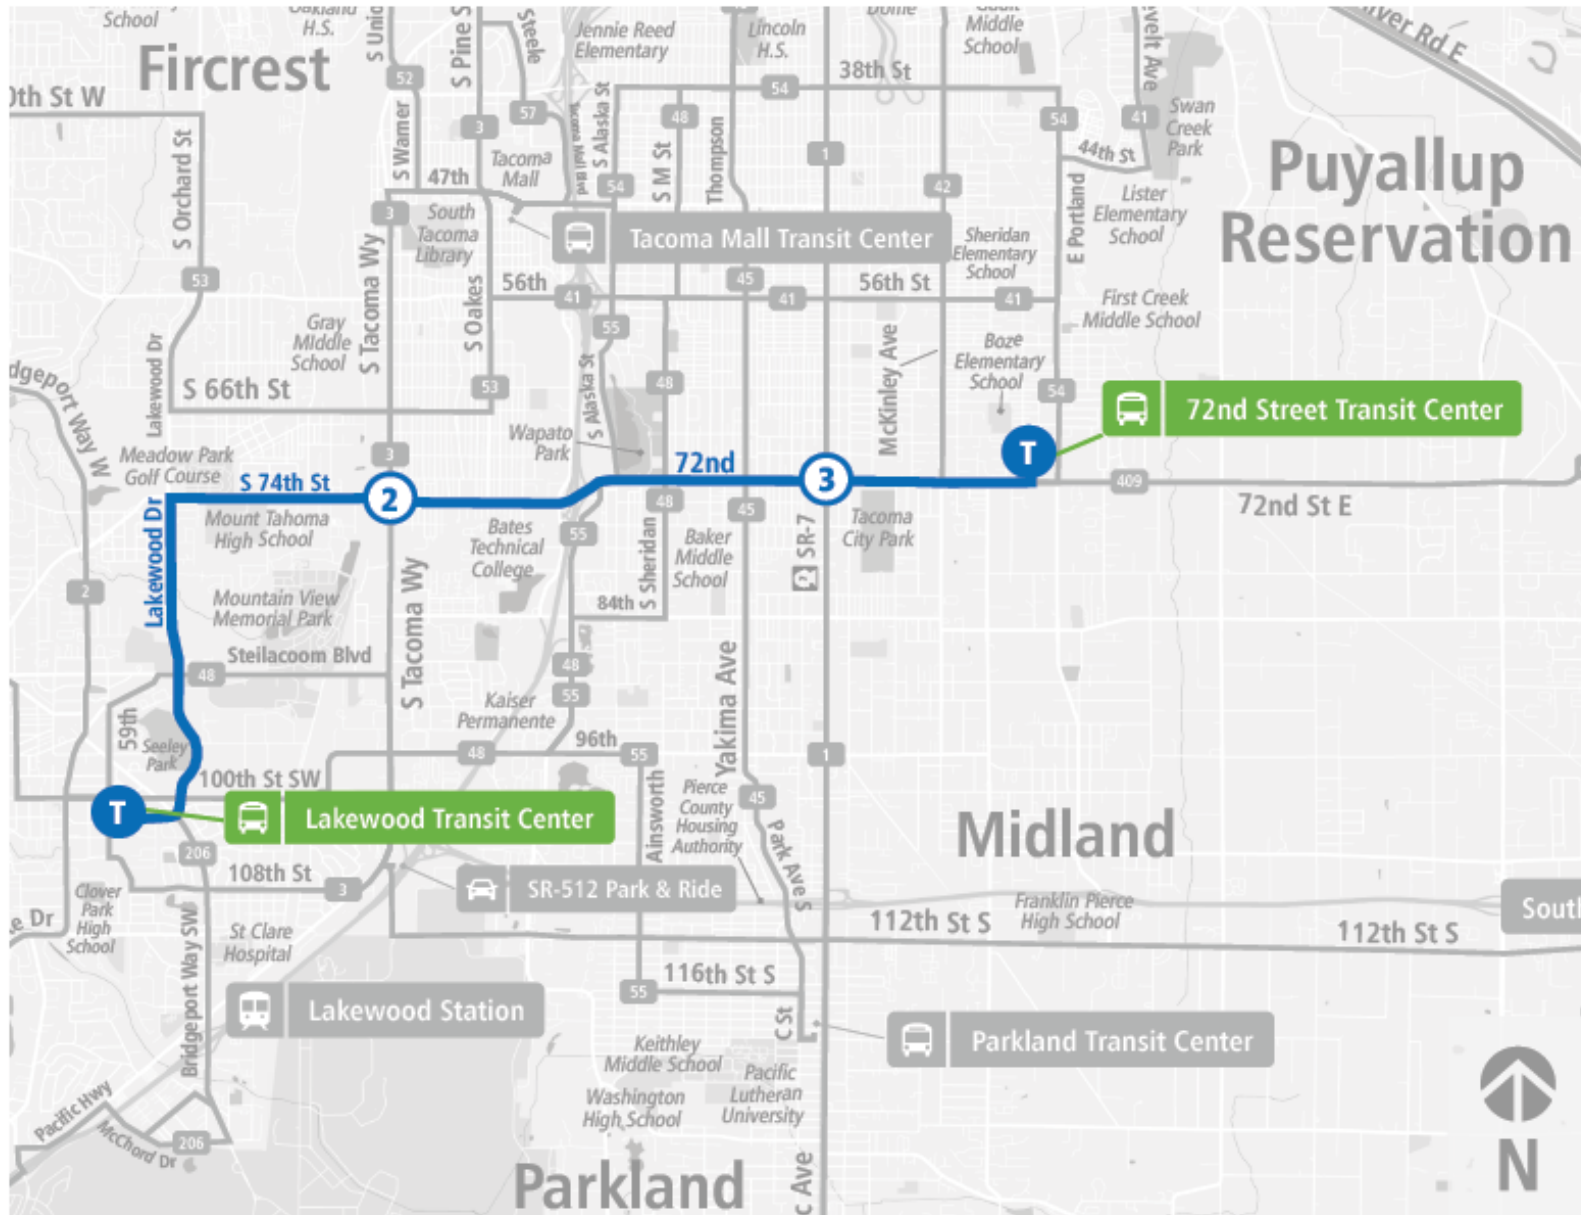

Route 202 72nd St

Route 202 72nd St | Lakewood TC to 72nd St TC

WEEKDAY

Lakewood TC	74th St S & S Puget Sound Ave	72nd St S & Pacific Ave	72nd St TC
06:00 AM	06:10 AM	06:19 AM	06:25 AM *
06:30 AM	06:40 AM	06:49 AM	06:55 AM *
07:00 AM	07:11 AM	07:20 AM	07:26 AM *
07:30 AM	07:41 AM	07:50 AM	07:57 AM
08:00 AM	08:11 AM	08:20 AM	08:27 AM
08:30 AM	08:41 AM	08:51 AM	08:58 AM
09:00 AM	09:11 AM	09:21 AM	09:28 AM
09:30 AM	09:41 AM	09:51 AM	09:58 AM
10:00 AM	10:11 AM	10:21 AM	10:28 AM
10:30 AM	10:41 AM	10:51 AM	10:59 AM
11:00 AM	11:11 AM	11:22 AM	11:30 AM
11:30 AM	11:41 AM	11:52 AM	12:00 PM
12:00 PM	12:11 PM	12:22 PM	12:30 PM
12:30 PM	12:41 PM	12:52 PM	01:00 PM
01:00 PM	01:12 PM	01:23 PM	01:31 PM
01:30 PM	01:42 PM	01:53 PM	02:01 PM
02:00 PM	02:13 PM	02:24 PM	02:32 PM
02:30 PM	02:43 PM	02:55 PM	03:05 PM
02:40 PM	02:53 PM	03:05 PM	03:15 PM
03:00 PM	03:13 PM	03:25 PM	03:35 PM
03:30 PM	03:43 PM	03:55 PM	04:04 PM
04:00 PM	04:13 PM	04:25 PM	04:34 PM
04:33 PM	04:46 PM	04:58 PM	05:07 PM
05:03 PM	05:16 PM	05:28 PM	05:37 PM
05:33 PM	05:45 PM	05:57 PM	06:06 PM
06:00 PM	06:12 PM	06:23 PM	06:30 PM *
07:00 PM	07:12 PM	07:22 PM	07:28 PM *
08:00 PM	08:11 PM	08:21 PM	08:27 PM *
09:00 PM	09:11 PM	09:21 PM	09:26 PM *
Lakewood TC	74th St S & S Puget Sound Ave	72nd St S & Pacific Ave	72nd St TC