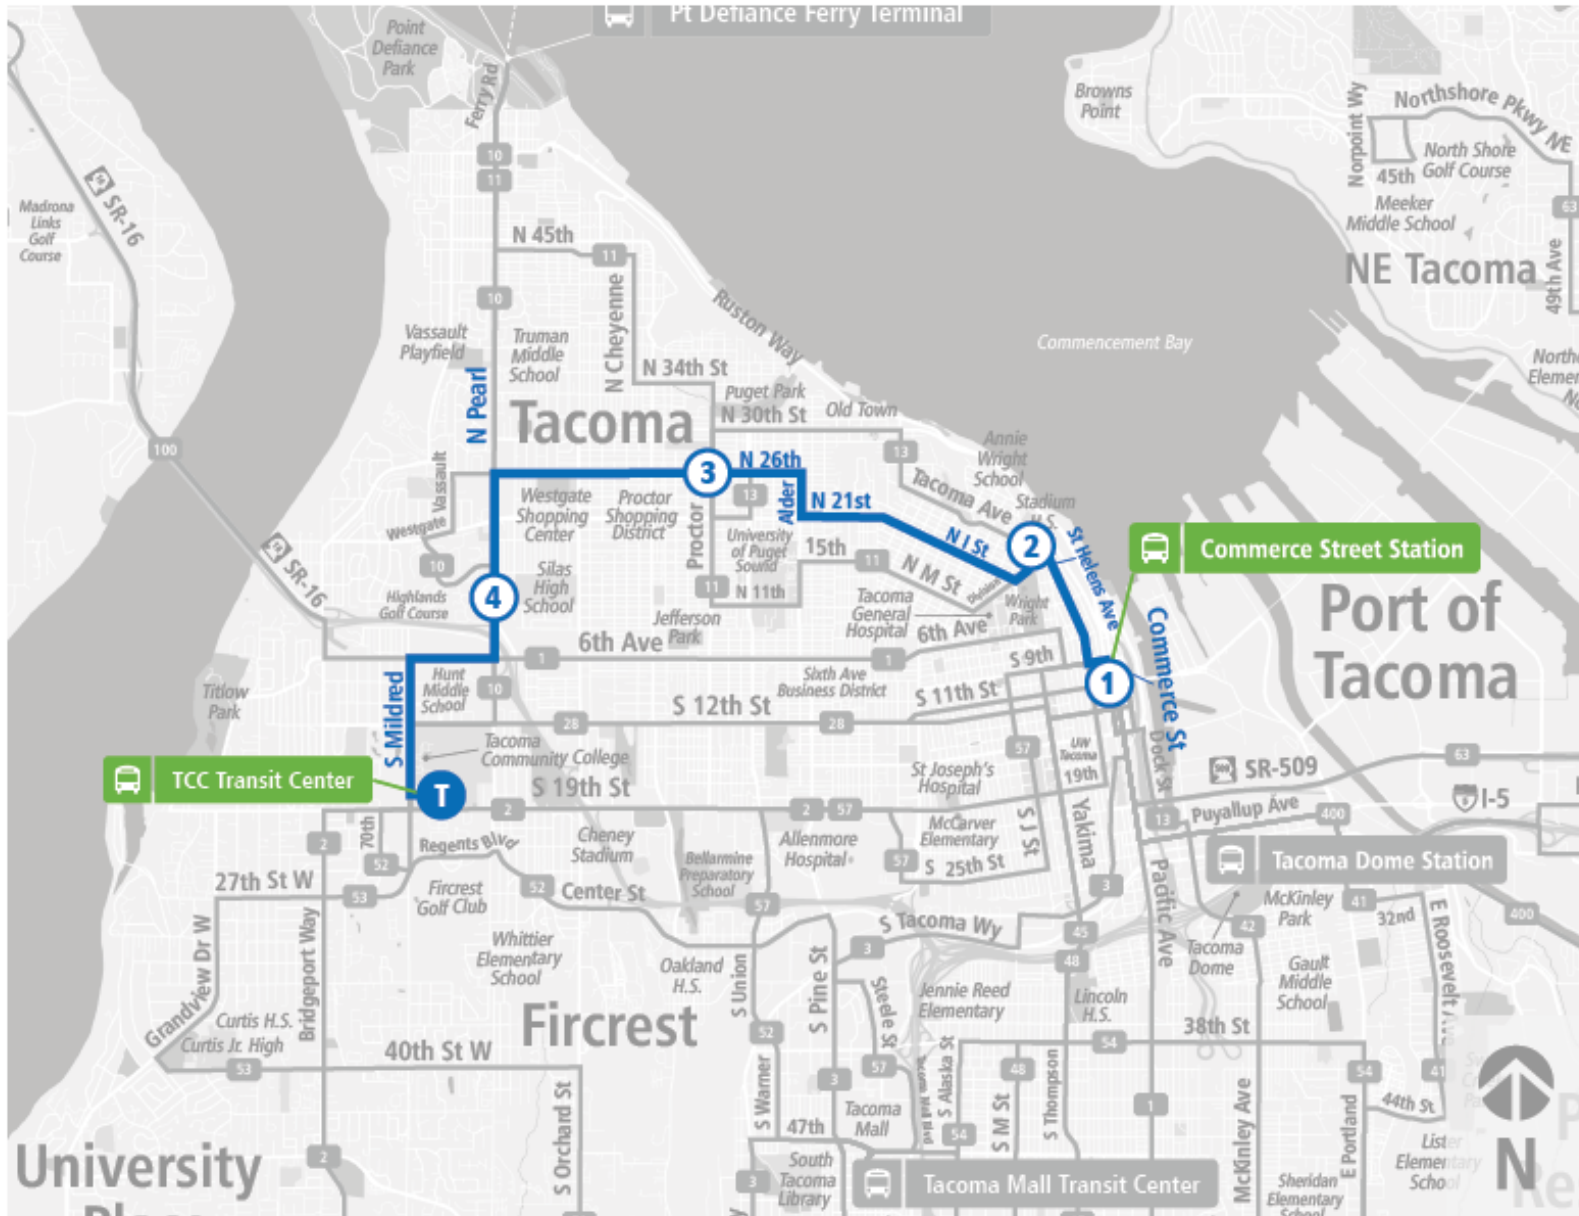

Route 16 North End

Route 16 North End | TCC TC to Commerce St Station - Zone C

WEEKDAY

TCC TC	Pearl St & N 11th St	26th St N & Proctor St	N 1st St & Tacoma Ave	Commerce St Station - Zone C
06:15 AM	06:22 AM	06:29 AM	06:37 AM *	06:45 AM
07:21 AM	07:28 AM	07:35 AM	07:44 AM *	07:53 AM
08:15 AM	08:22 AM	08:30 AM	08:39 AM *	08:48 AM
09:15 AM	09:22 AM	09:30 AM	09:39 AM *	09:48 AM
10:15 AM	10:22 AM	10:30 AM	10:39 AM *	10:48 AM
11:15 AM	11:22 AM	11:30 AM	11:39 AM *	11:49 AM
12:15 PM	12:22 PM	12:30 PM	12:39 PM *	12:49 PM
01:15 PM	01:22 PM	01:30 PM	01:39 PM *	01:49 PM
02:15 PM	02:22 PM	02:30 PM	02:39 PM *	02:49 PM
03:15 PM	03:22 PM	03:30 PM	03:39 PM *	03:50 PM
04:15 PM	04:22 PM	04:30 PM	04:39 PM *	04:50 PM
05:17 PM	05:24 PM	05:32 PM	05:41 PM *	05:51 PM
06:15 PM	06:22 PM	06:30 PM	06:38 PM *	06:48 PM
07:15 PM	07:22 PM	07:30 PM	07:37 PM *	07:46 PM
08:15 PM	08:22 PM	08:30 PM	08:37 PM *	08:45 PM
TCC TC	Pearl St & N 11th St	26th St N & Proctor St	N 1st St & Tacoma Ave	Commerce St Station - Zone C