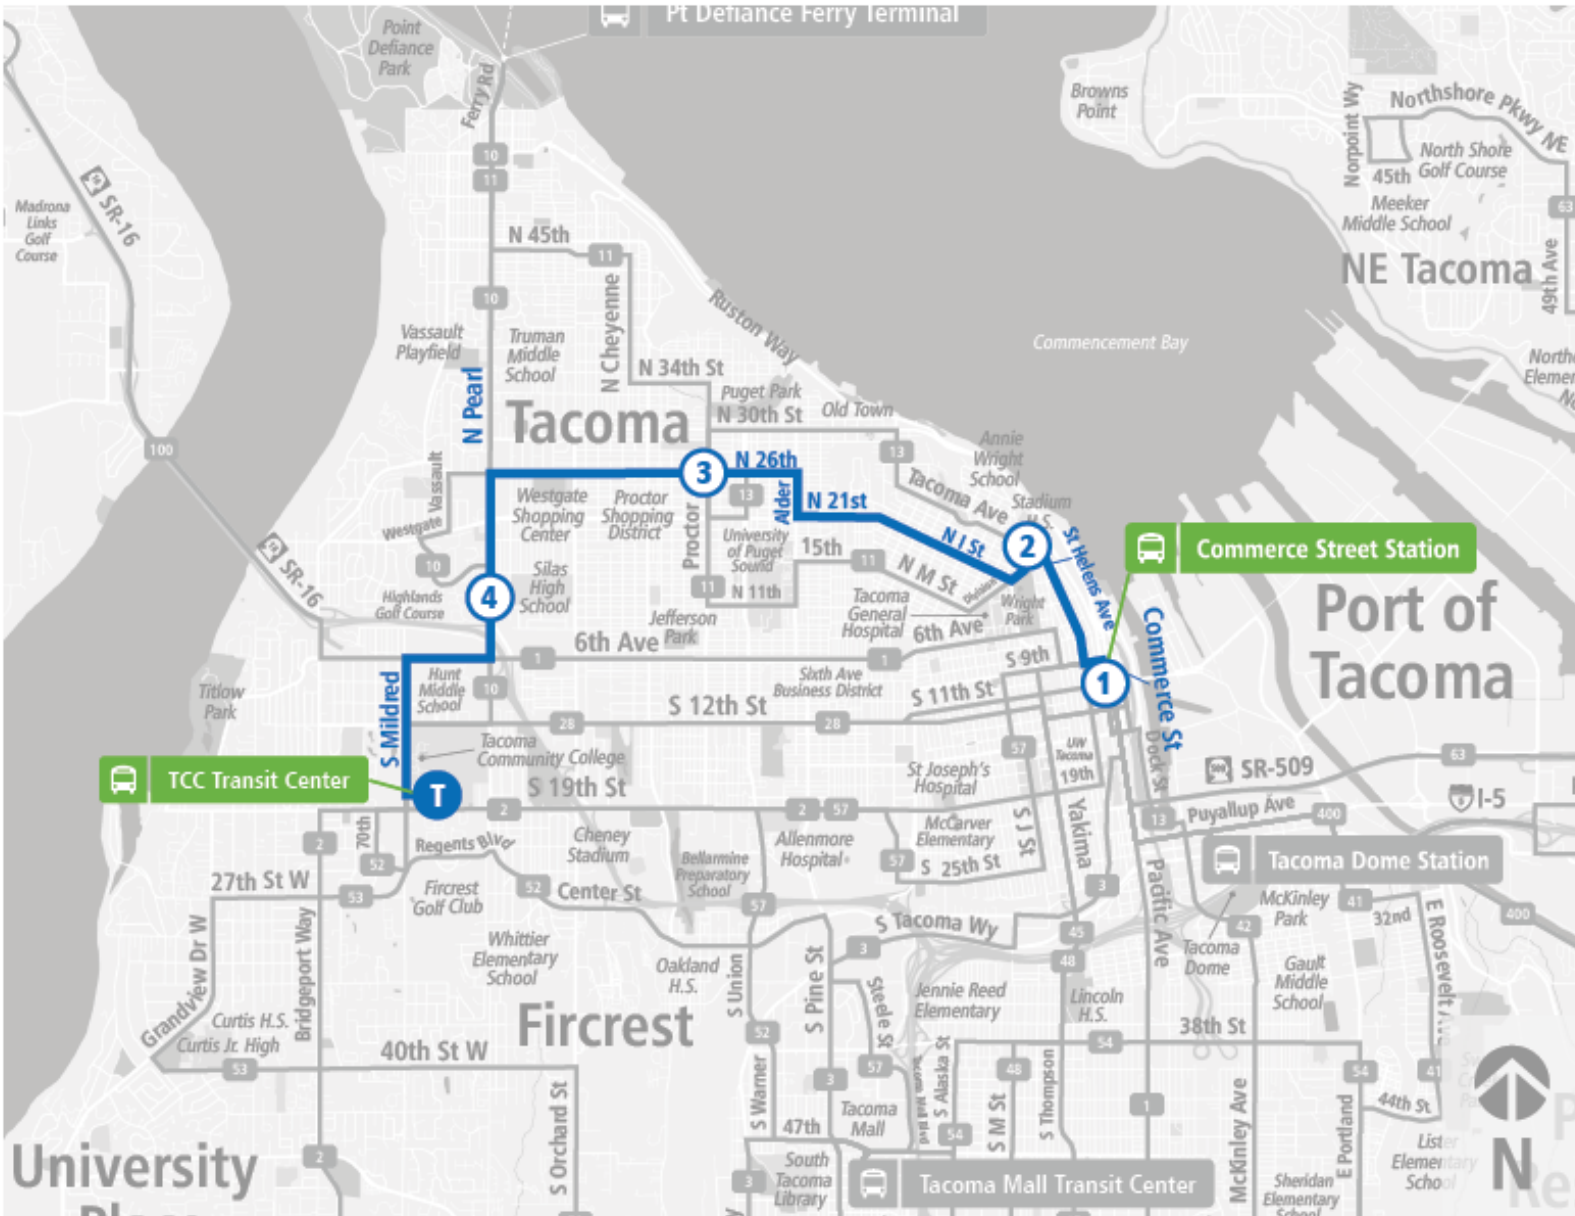

Route 16 North End

Route 16 North End | TCC TC to Commerce St Station - Zone C

WEEKDAY

TCC TC	Pearl St & N 11th St	26th St N & Proctor St	N 1st St & Tacoma Ave	Commerce St Station - Zone C
06:15 AM	06:21 AM	06:28 AM	06:37 AM	06:45 AM
06:45 AM	06:51 AM	06:58 AM	07:07 AM	07:15 AM
07:15 AM	07:21 AM	07:28 AM	07:37 AM	07:45 AM
08:15 AM	08:21 AM	08:28 AM	08:37 AM	08:45 AM
09:15 AM	09:21 AM	09:28 AM	09:37 AM	09:45 AM
10:15 AM	10:21 AM	10:28 AM	10:37 AM	10:45 AM
11:15 AM	11:22 AM	11:30 AM	11:41 AM	11:50 AM
12:15 PM	12:22 PM	12:30 PM	12:41 PM	12:50 PM
01:15 PM	01:22 PM	01:30 PM	01:41 PM	01:50 PM
02:15 PM	02:22 PM	02:30 PM	02:41 PM	02:50 PM
03:15 PM	03:22 PM	03:30 PM	03:41 PM	03:50 PM
04:15 PM	04:22 PM	04:30 PM	04:41 PM	04:50 PM
05:15 PM	05:22 PM	05:30 PM	05:41 PM	05:50 PM
06:15 PM	06:21 PM	06:28 PM	06:37 PM	06:45 PM
07:15 PM	07:21 PM	07:28 PM	07:37 PM	07:45 PM
08:15 PM	08:21 PM	08:28 PM	08:37 PM	08:45 PM
TCC TC	Pearl St & N 11th St	26th St N & Proctor St	N 1st St & Tacoma Ave	Commerce St Station - Zone C