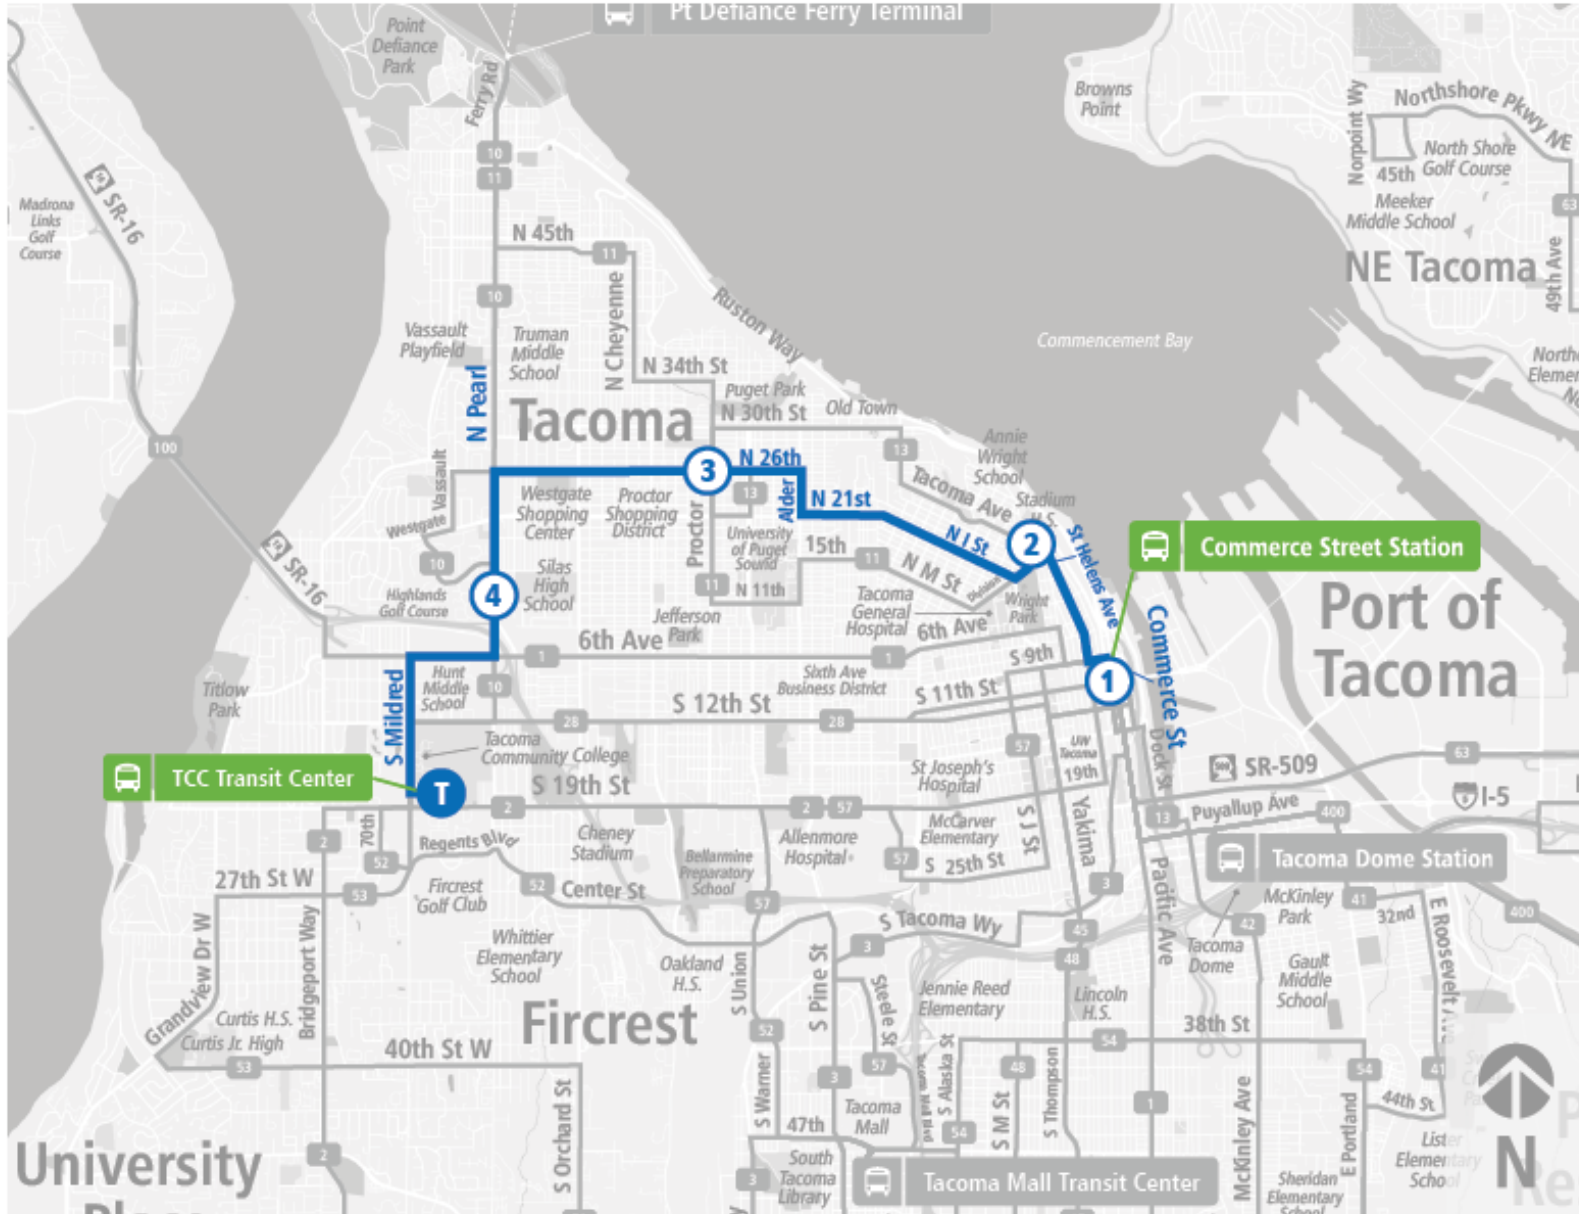

Route 16 North End

Route 16 North End | TCC TC to Commerce St Station - Zone C

WEEKDAY

TCC TC	Pearl St & N 11th St	26th St N & Proctor St	N 1st St & Tacoma Ave	Commerce St Station - Zone C
06:15 AM	06:22 AM	06:29 AM	06:37 AM *	06:45 AM
07:15 AM	07:22 AM	07:29 AM	07:38 AM *	07:47 AM
08:15 AM	08:22 AM	08:30 AM	08:39 AM *	08:48 AM
09:15 AM	09:22 AM	09:30 AM	09:39 AM *	09:48 AM
10:15 AM	10:22 AM	10:30 AM	10:39 AM *	10:48 AM
11:15 AM	11:22 AM	11:30 AM	11:39 AM *	11:49 AM
12:15 PM	12:22 PM	12:30 PM	12:39 PM *	12:49 PM †
01:15 PM	01:22 PM	01:30 PM	01:39 PM *	01:49 PM †
02:15 PM	02:22 PM	02:30 PM	02:39 PM *	02:49 PM
03:15 PM	03:22 PM	03:30 PM	03:39 PM *	03:50 PM
04:15 PM	04:22 PM	04:30 PM	04:39 PM *	04:50 PM †
05:15 PM	05:22 PM	05:30 PM	05:39 PM *	05:49 PM
06:15 PM	06:22 PM	06:30 PM	06:38 PM *	06:48 PM
07:15 PM	07:22 PM	07:30 PM	07:37 PM *	07:46 PM
08:15 PM	08:22 PM	08:30 PM	08:37 PM *	08:45 PM
TCC TC	Pearl St & N 11th St	26th St N & Proctor St	N 1st St & Tacoma Ave	Commerce St Station - Zone C