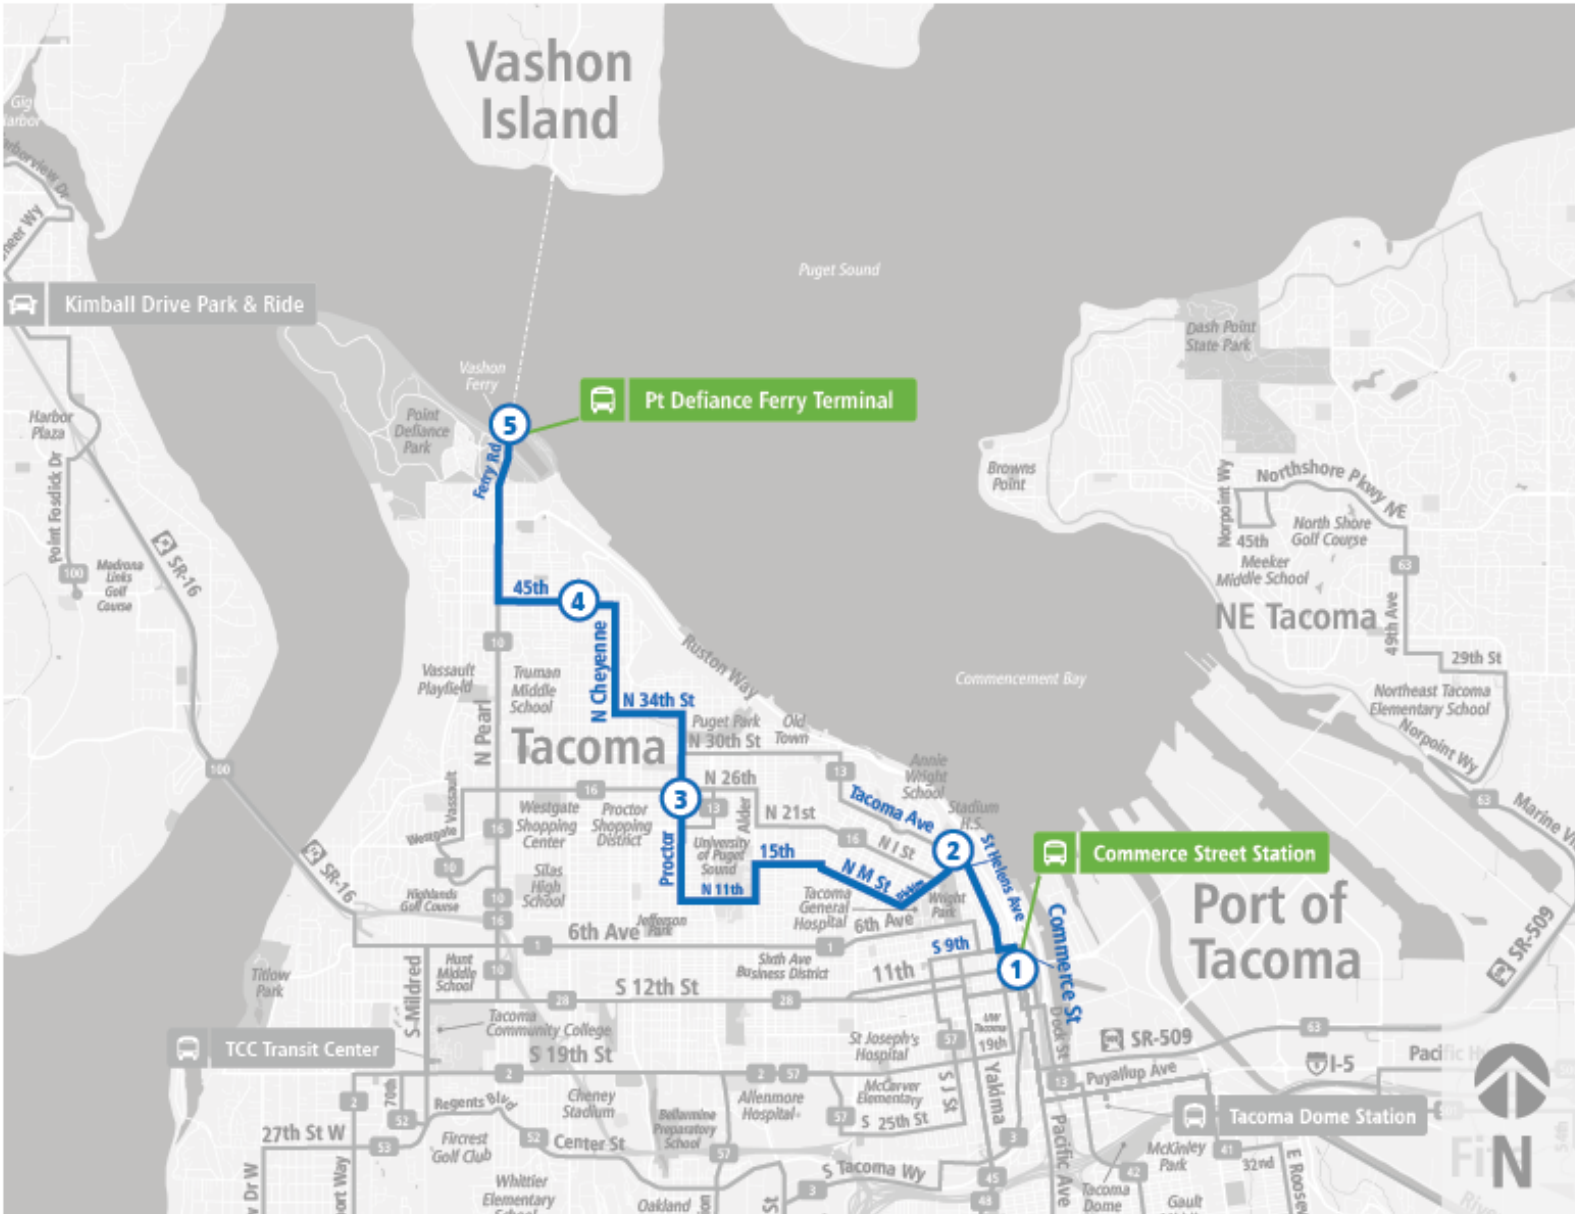

Route 11 Pt Defiance

Route 11 Pt Defiance | Commerce St Station - Zone E to Pt Defiance Ferry Terminal

**WEEKDAY**

Commerce St Station - Zone E	N 1st St & Tacoma Ave	Proctor St N & N 24th St	45th St N & Huson St	Pt Defiance Ferry Terminal
06:40 AM	06:45 AM	06:57 AM	07:04 AM	07:13 AM
07:40 AM	07:45 AM	07:57 AM	08:04 AM	08:14 AM
08:40 AM	08:45 AM	08:57 AM	09:04 AM	09:14 AM
09:40 AM	09:45 AM	09:57 AM	10:04 AM	10:14 AM
10:40 AM	10:45 AM	10:57 AM	11:04 AM	11:14 AM
11:40 AM	11:45 AM	11:57 AM	12:04 PM	12:14 PM
12:40 PM	12:45 PM	12:59 PM	01:06 PM	01:16 PM
01:40 PM	01:45 PM	01:59 PM	02:06 PM	02:17 PM
02:40 PM	02:45 PM	02:59 PM	03:06 PM	03:17 PM
03:40 PM	03:45 PM	03:59 PM	04:06 PM	04:17 PM
04:40 PM	04:46 PM	05:00 PM	05:07 PM	05:18 PM
05:41 PM	05:47 PM	06:01 PM	06:08 PM	06:19 PM
06:40 PM	06:46 PM	06:59 PM	07:06 PM	07:14 PM
07:40 PM	07:46 PM	07:58 PM	08:05 PM	08:13 PM
Commerce St Station - Zone E	N 1st St & Tacoma Ave	Proctor St N & N 24th St	45th St N & Huson St	Pt Defiance Ferry Terminal