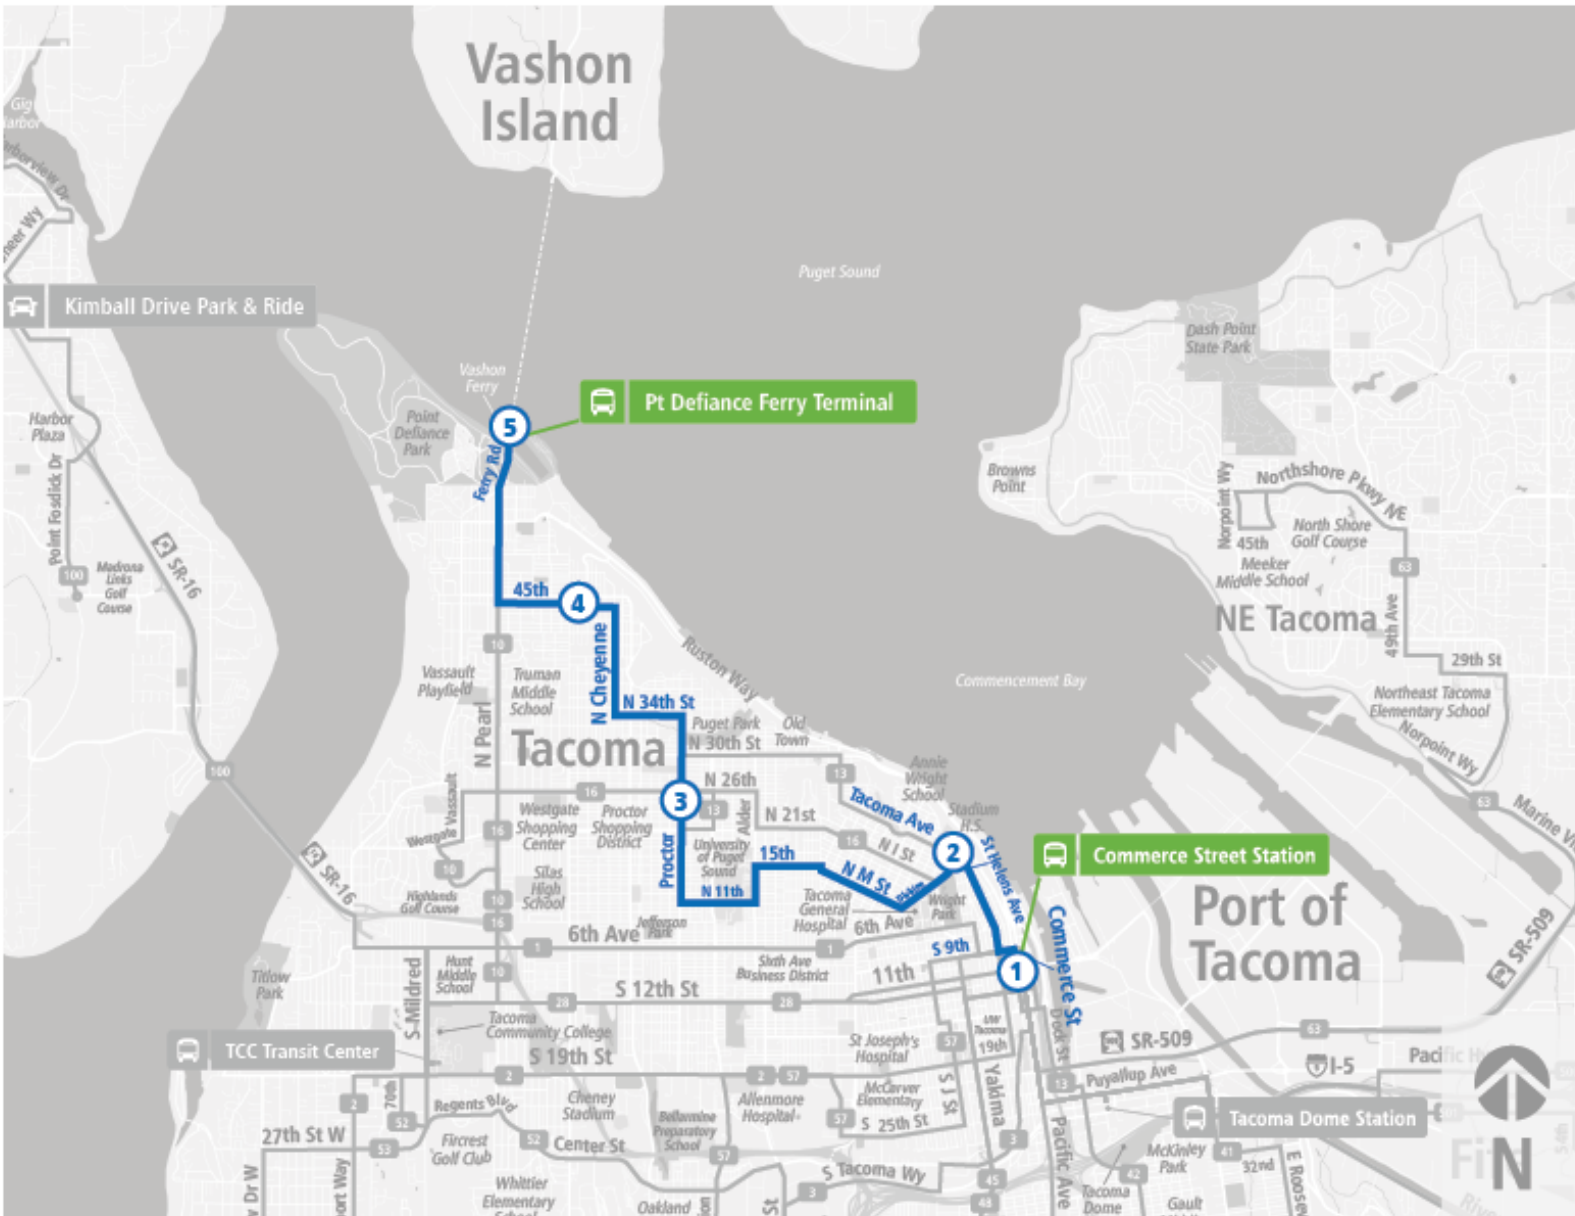

Route 11 Pt Defiance

Route 11 Pt Defiance | Commerce St Station - Zone E to Pt Defiance Ferry Terminal

WEEKDAY

| Commerce St Station - Zone E | N 1st St & Tacoma Ave | Proctor St N & N 24th St | 45th St N & Huson St | Pt Defiance Ferry Terminal |
|------------------------------|-----------------------|--------------------------|----------------------|----------------------------|
| 06:40 AM | 06:45 AM | 06:57 AM | 07:04 AM | 07:13 AM |
| 07:40 AM | 07:45 AM | 07:57 AM | 08:04 AM | 08:14 AM |
| 08:40 AM | 08:45 AM | 08:57 AM | 09:04 AM | 09:14 AM |
| 09:40 AM | 09:45 AM | 09:57 AM | 10:04 AM | 10:14 AM |
| 10:40 AM | 10:45 AM | 10:57 AM | 11:04 AM | 11:14 AM |
| 11:40 AM | 11:45 AM | 11:57 AM | 12:04 PM | 12:14 PM |
| 12:40 PM | 12:45 PM | 12:59 PM | 01:06 PM | 01:16 PM |
| 01:40 PM | 01:45 PM | 01:59 PM | 02:06 PM | 02:17 PM |
| 02:40 PM | 02:45 PM | 02:59 PM | 03:06 PM | 03:17 PM |
| 03:40 PM | 03:45 PM | 03:59 PM | 04:06 PM | 04:17 PM |
| 04:40 PM | 04:46 PM | 05:00 PM | 05:07 PM | 05:18 PM |
| 05:41 PM | 05:47 PM | 06:01 PM | 06:08 PM | 06:19 PM |
| 06:40 PM | 06:46 PM | 06:59 PM | 07:06 PM | 07:14 PM |
| 07:40 PM | 07:46 PM | 07:58 PM | 08:05 PM | 08:13 PM |
| Commerce St Station - Zone E | N 1st St & Tacoma Ave | Proctor St N & N 24th St | 45th St N & Huson St | Pt Defiance Ferry Terminal |