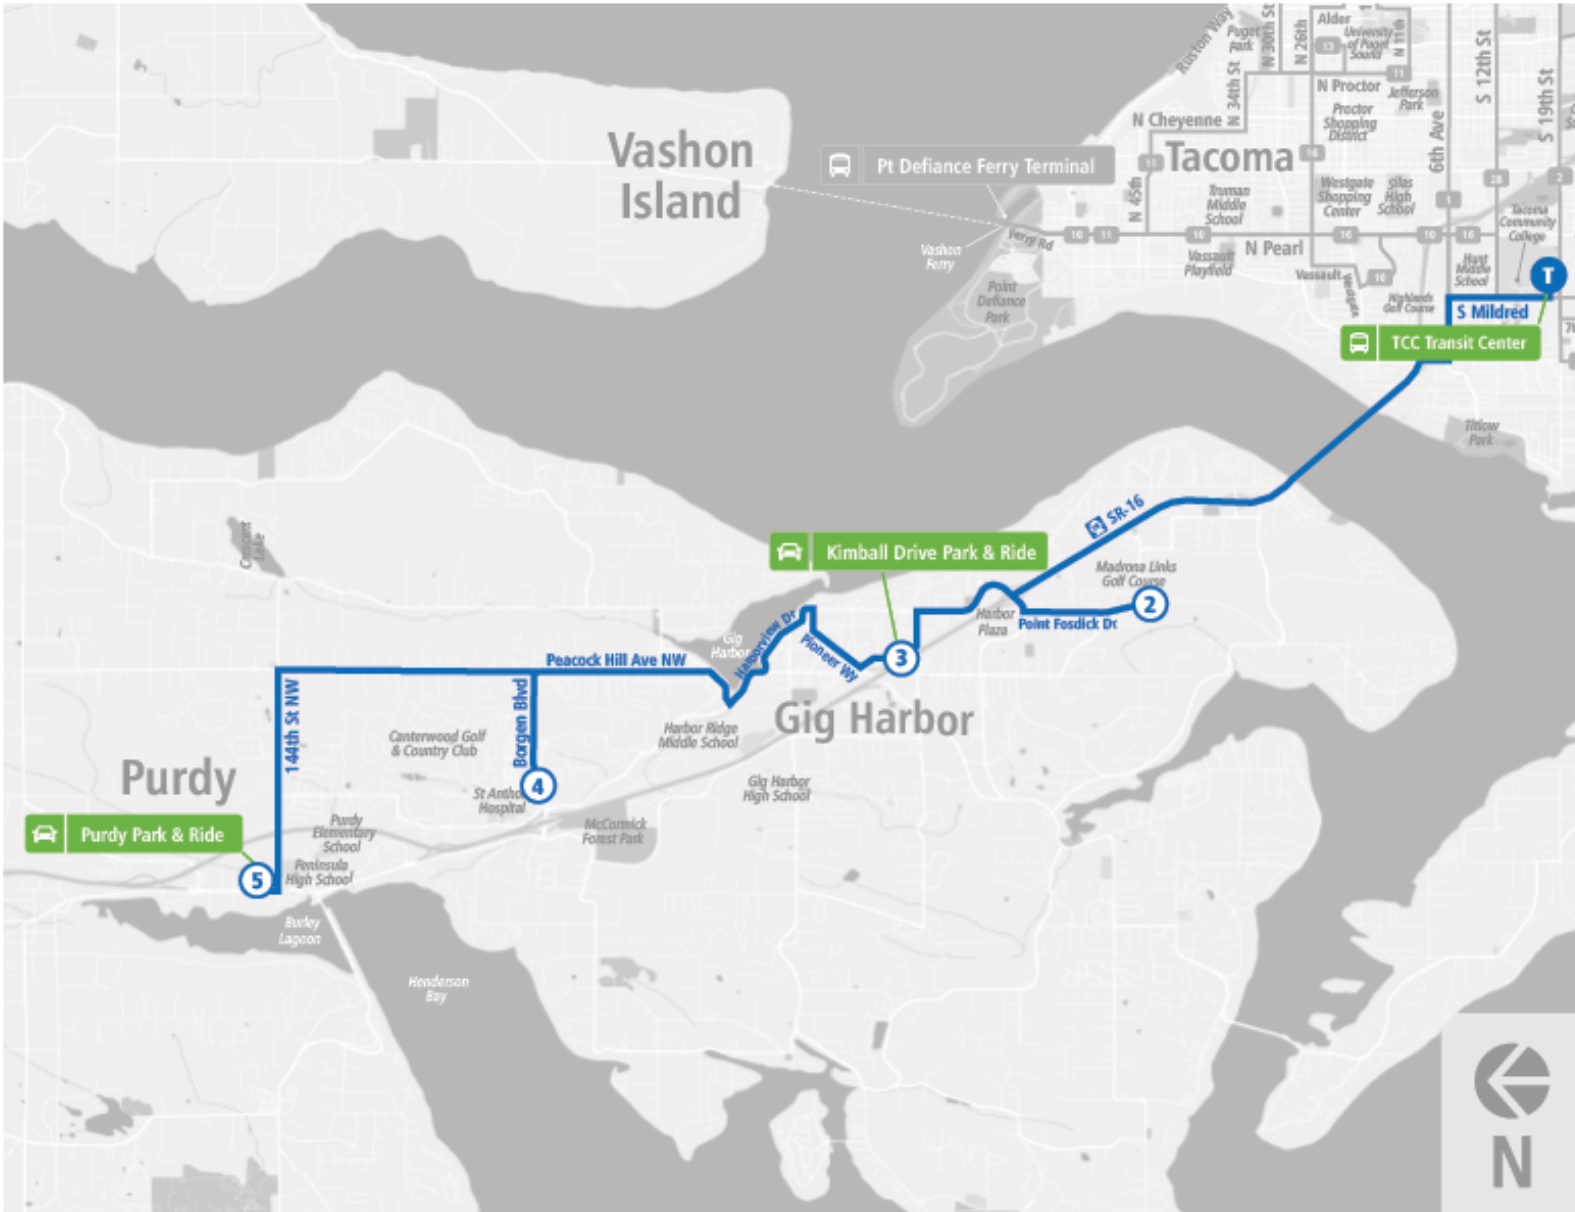

Route 100 Gig Harbor

## Route 100 Gig Harbor | TCC TC to Purdy P&amp;R

**WEEKDAY**

<b>TCC TC</b>	<b>Pt Fosdick Dr NW &amp; 45th St Ct NW</b>	<b>Kimball Dr P&amp;R - Bay 4</b>	<b>Borgen Blvd &amp; 51st Ave NW</b>	<b>Purdy P&amp;R</b>
07:15 AM	07:29 AM	07:39 AM	07:54 AM	08:08 AM
08:15 AM	08:31 AM	08:41 AM	08:56 AM	09:10 AM
09:15 AM	09:31 AM	09:41 AM	09:58 AM	10:12 AM
10:15 AM	10:31 AM	10:41 AM	10:58 AM	11:12 AM
11:15 AM	11:31 AM	11:41 AM	11:58 AM	12:12 PM
12:15 PM	12:31 PM	12:41 PM	12:58 PM	01:12 PM
01:15 PM	01:31 PM	01:41 PM	01:58 PM	02:13 PM
02:15 PM	02:32 PM	02:42 PM	02:59 PM	03:15 PM
03:15 PM	03:32 PM	03:42 PM	03:59 PM	04:16 PM
04:15 PM	04:32 PM	04:42 PM	04:59 PM	05:16 PM
05:15 PM	05:31 PM	05:41 PM	05:57 PM	06:13 PM
06:15 PM	06:29 PM	06:39 PM	06:55 PM	07:09 PM
07:15 PM	07:29 PM	07:39 PM	07:55 PM	08:09 PM
08:15 PM	08:29 PM	08:39 PM	08:55 PM	09:09 PM
<b>TCC TC</b>	<b>Pt Fosdick Dr NW &amp; 45th St Ct NW</b>	<b>Kimball Dr P&amp;R - Bay 4</b>	<b>Borgen Blvd &amp; 51st Ave NW</b>	<b>Purdy P&amp;R</b>

Route 100 Gig Harbor | Purdy P&R to TCC TC

**WEEKDAY**

Purdy P&R	Borgen Blvd & 51st Ave NW	Kimball Dr P&R - Bay 1	Pt Fosdick Dr NW & 45th St Ct NW	TCC TC
07:18 AM	07:29 AM	07:44 AM	07:51 AM	08:08 AM
08:18 AM	08:29 AM	08:45 AM	08:52 AM	09:09 AM
09:18 AM	09:30 AM	09:45 AM	09:52 AM	10:10 AM
10:18 AM	10:30 AM	10:45 AM	10:52 AM	11:10 AM
11:18 AM	11:29 AM	11:44 AM	11:52 AM	12:10 PM
12:18 PM	12:29 PM	12:44 PM	12:51 PM	01:09 PM
01:18 PM	01:29 PM	01:44 PM	01:51 PM	02:09 PM
02:18 PM	02:29 PM	02:44 PM	02:51 PM	03:09 PM
03:18 PM	03:29 PM	03:44 PM	03:51 PM	04:09 PM
04:18 PM	04:29 PM	04:44 PM	04:51 PM	05:09 PM
05:18 PM	05:29 PM	05:44 PM	05:51 PM	06:08 PM
06:18 PM	06:29 PM	06:43 PM	06:50 PM	07:07 PM
07:18 PM	07:29 PM	07:43 PM	07:50 PM	08:07 PM
08:18 PM	08:29 PM	08:43 PM	08:50 PM	09:07 PM
Purdy P&R	Borgen Blvd & 51st Ave NW	Kimball Dr P&R - Bay 1	Pt Fosdick Dr NW & 45th St Ct NW	TCC TC