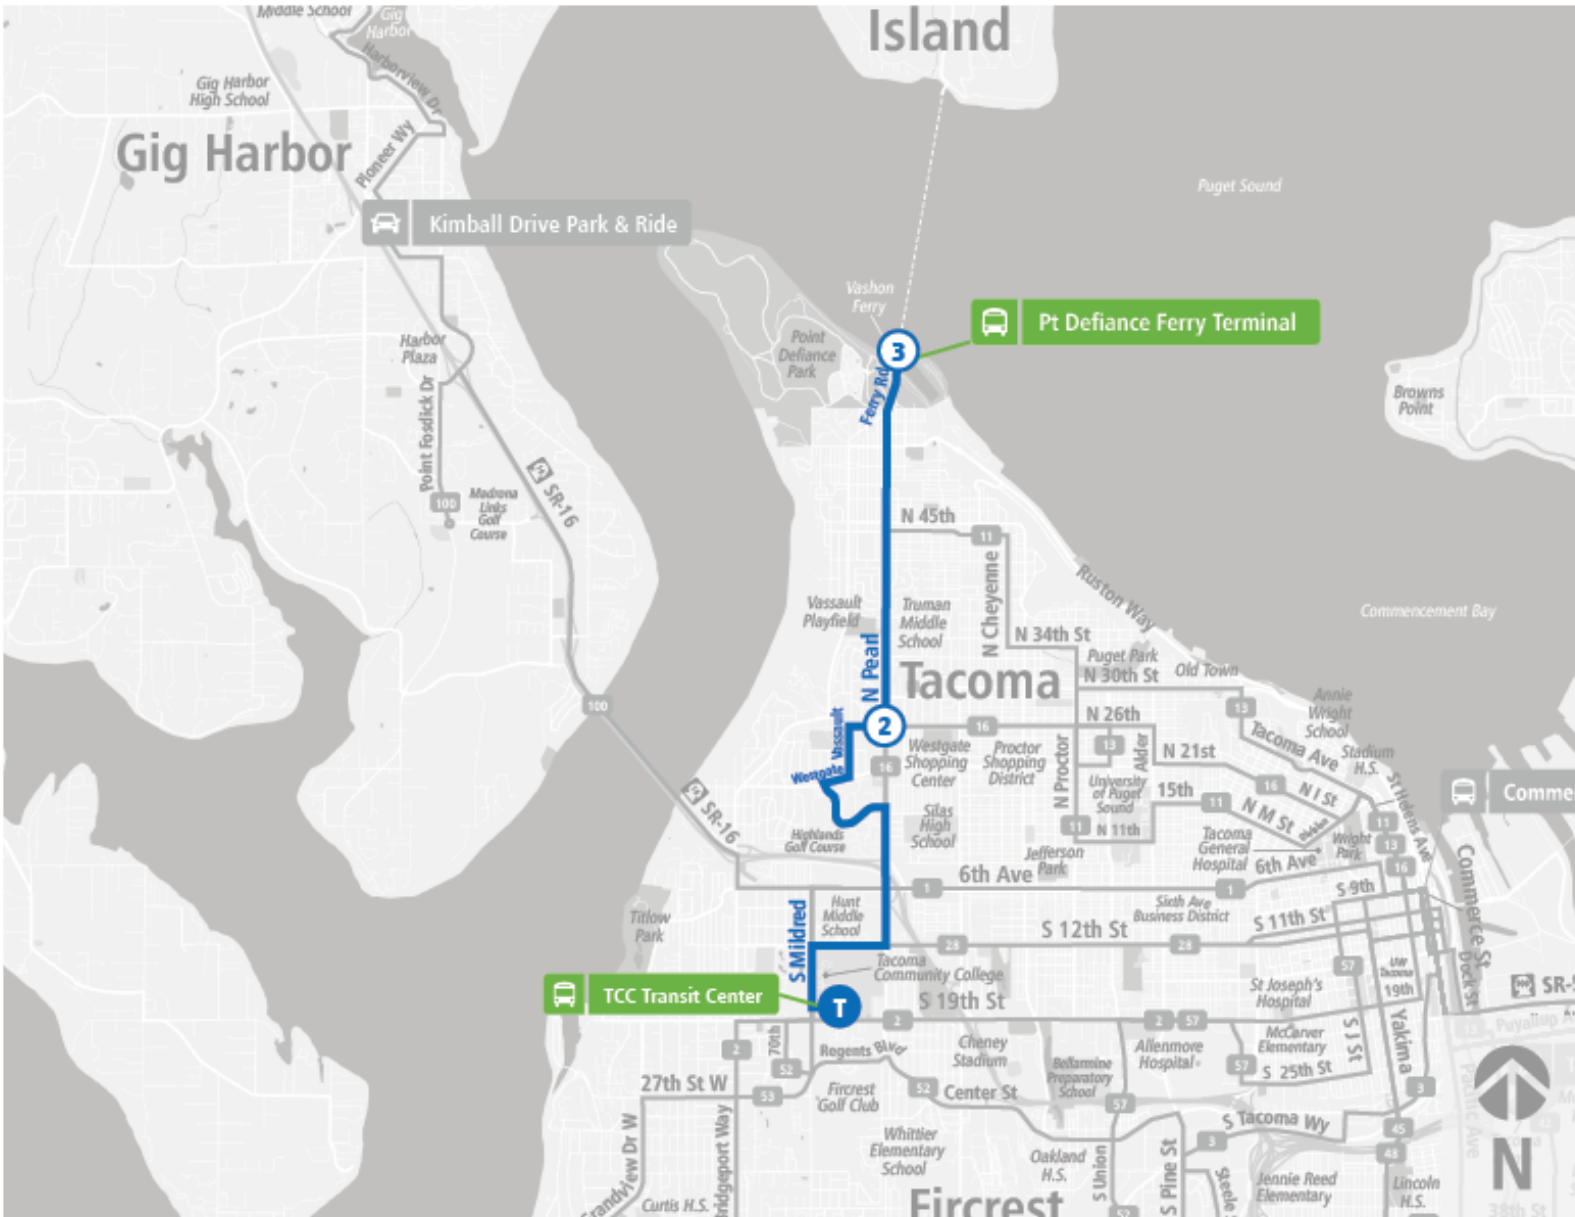

Route 10 Pearl St

**Route 10 Pearl St | TCC TC to Pt Defiance Ferry Terminal**
**WEEKDAY**

TCC TC	Pearl St & N 26th St	Pt Defiance Ferry Terminal
05:15 AM	05:26 AM	05:36 AM
05:45 AM	05:56 AM	06:06 AM
06:15 AM	06:26 AM	06:36 AM
06:45 AM	06:56 AM	07:06 AM
07:15 AM	07:27 AM	07:37 AM
07:45 AM	07:57 AM	08:07 AM
08:15 AM	08:27 AM	08:37 AM
08:45 AM	08:57 AM	09:07 AM
09:15 AM	09:27 AM	09:37 AM
09:45 AM	09:57 AM	10:07 AM
10:15 AM	10:27 AM	10:37 AM
10:45 AM	10:57 AM	11:07 AM
11:15 AM	11:27 AM	11:37 AM
11:45 AM	11:58 AM	12:09 PM
12:15 PM	12:28 PM	12:39 PM
12:45 PM	12:58 PM	01:09 PM
01:15 PM	01:28 PM	01:40 PM
01:45 PM	01:58 PM	02:10 PM
02:15 PM	02:28 PM	02:40 PM
02:45 PM	02:58 PM	03:10 PM
03:15 PM	03:28 PM	03:40 PM
03:45 PM	03:58 PM	04:10 PM
04:15 PM	04:28 PM	04:39 PM
04:45 PM	04:58 PM	05:09 PM
05:15 PM	05:28 PM	05:39 PM
05:45 PM	05:58 PM	06:09 PM
06:15 PM	06:28 PM	06:38 PM
07:15 PM	07:28 PM	07:37 PM
08:15 PM	08:28 PM	08:37 PM
09:15 PM	09:28 PM	09:37 PM

## Route 10 Pearl St | Pt Defiance Ferry Terminal to TCC TC

**SUNDAY**

<b>Pt Defiance Ferry Terminal</b>	<b>26th St N &amp; Pearl St</b>	<b>TCC TC</b>
09:30 AM	09:38 AM	09:51 AM
10:30 AM	10:38 AM	10:51 AM
11:30 AM	11:38 AM	11:51 AM
12:30 PM	12:38 PM	12:51 PM
01:30 PM	01:39 PM	01:52 PM
02:30 PM	02:39 PM	02:52 PM
03:30 PM	03:39 PM	03:52 PM
04:30 PM	04:39 PM	04:52 PM
05:30 PM	05:39 PM	05:52 PM
<b>Pt Defiance Ferry Terminal</b>	<b>26th St N &amp; Pearl St</b>	<b>TCC TC</b>