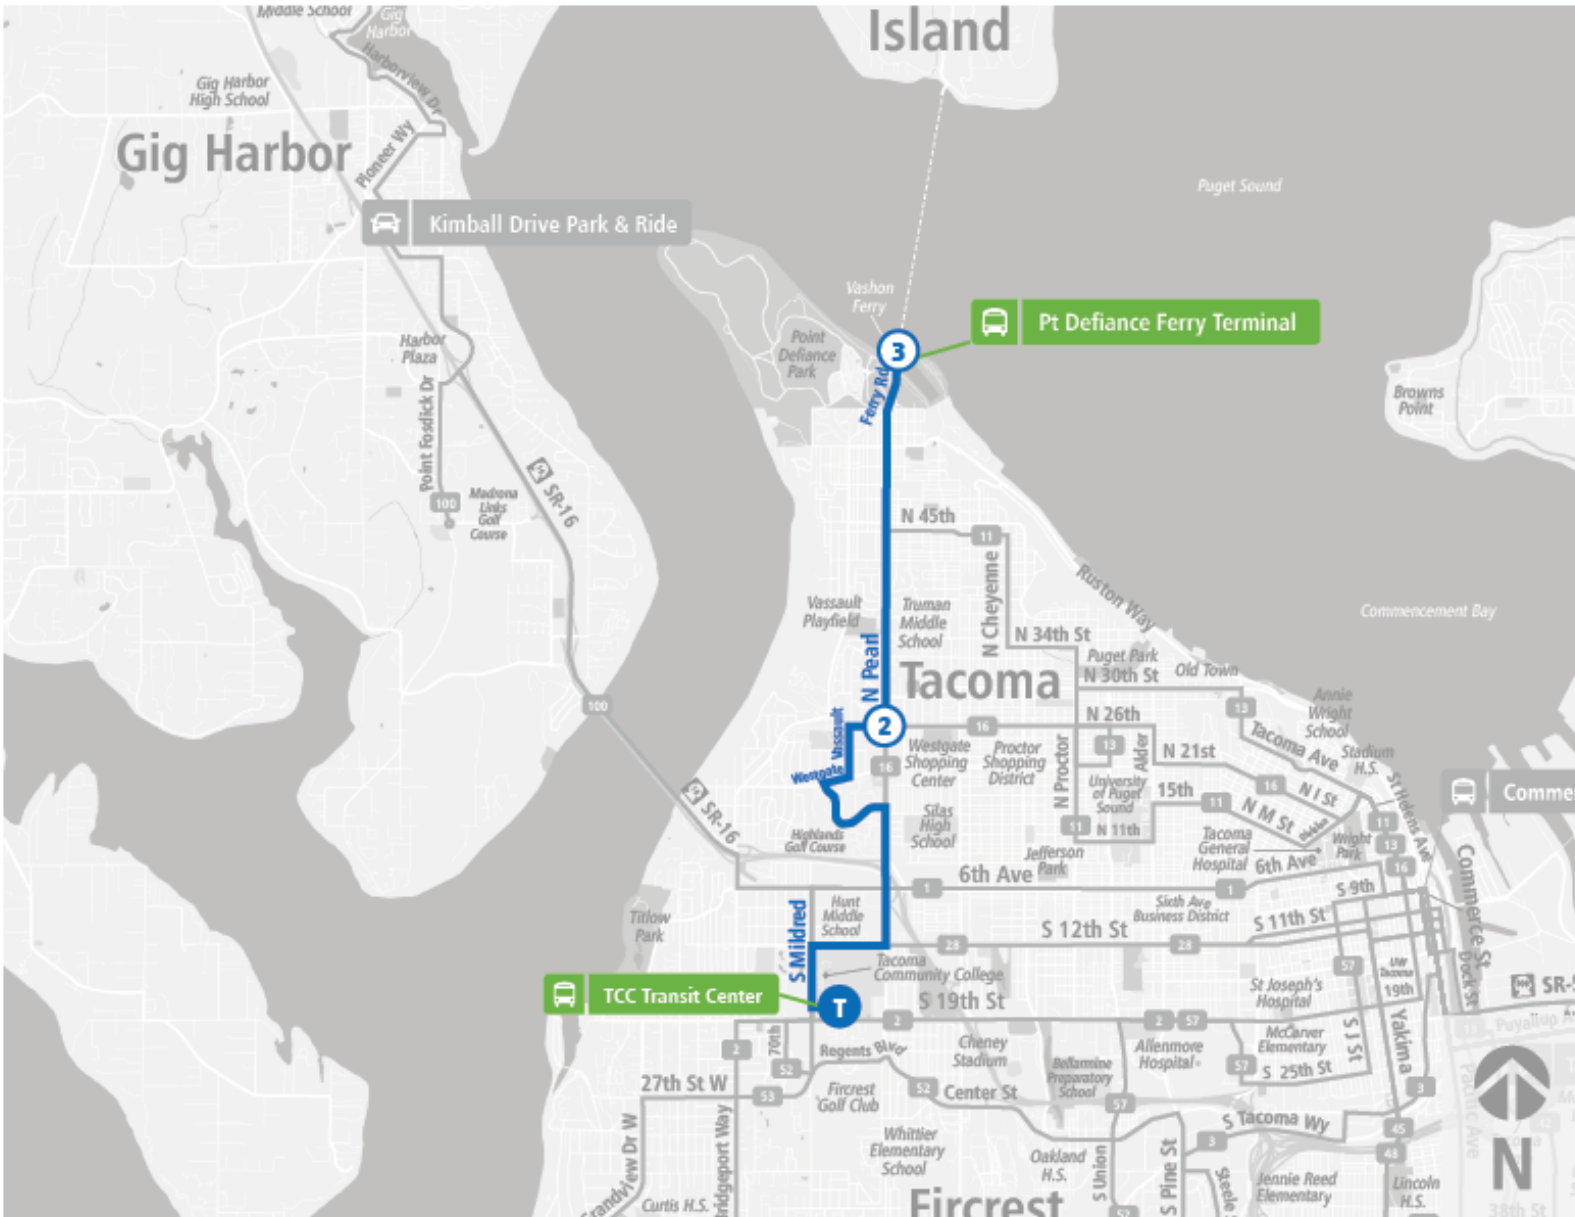

Route 10 Pearl St

**Route 10 Pearl St | TCC TC to Pt Defiance Ferry Terminal**
**WEEKDAY**

TCC TC	Pearl St & N 26th St	Pt Defiance Ferry Terminal
05:15 AM	05:26 AM	05:36 AM
05:45 AM	05:56 AM	06:06 AM
06:15 AM	06:26 AM	06:36 AM
06:45 AM	06:56 AM	07:06 AM
07:15 AM	07:27 AM	07:37 AM
07:45 AM	07:57 AM	08:07 AM
08:15 AM	08:27 AM	08:37 AM
08:45 AM	08:57 AM	09:07 AM
09:15 AM	09:27 AM	09:37 AM
09:45 AM	09:57 AM	10:07 AM
10:15 AM	10:27 AM	10:37 AM
10:45 AM	10:57 AM	11:07 AM
11:15 AM	11:27 AM	11:37 AM
11:45 AM	11:58 AM	12:09 PM
12:15 PM	12:28 PM	12:39 PM
12:45 PM	12:58 PM	01:09 PM
01:15 PM	01:28 PM	01:40 PM
01:45 PM	01:58 PM	02:10 PM
02:15 PM	02:28 PM	02:40 PM
02:45 PM	02:58 PM	03:10 PM
03:15 PM	03:28 PM	03:40 PM
03:45 PM	03:58 PM	04:10 PM
04:15 PM	04:28 PM	04:39 PM
04:45 PM	04:58 PM	05:09 PM
05:15 PM	05:28 PM	05:39 PM
05:45 PM	05:58 PM	06:09 PM
06:15 PM	06:28 PM	06:38 PM
07:15 PM	07:28 PM	07:37 PM
08:15 PM	08:28 PM	08:37 PM
09:15 PM	09:28 PM	09:37 PM

**Route 10 Pearl St | Pt Defiance Ferry Terminal to TCC TC**
**SUNDAY**

<b>Pt Defiance Ferry Terminal</b>	<b>26th St N &amp; Pearl St</b>	<b>TCC TC</b>
09:30 AM	09:38 AM	09:51 AM
10:30 AM	10:38 AM	10:51 AM
11:30 AM	11:38 AM	11:51 AM
12:30 PM	12:38 PM	12:51 PM
01:30 PM	01:39 PM	01:52 PM
02:30 PM	02:39 PM	02:52 PM
03:30 PM	03:39 PM	03:52 PM
04:30 PM	04:39 PM	04:52 PM
05:30 PM	05:39 PM	05:52 PM
<b>Pt Defiance Ferry Terminal</b>	<b>26th St N &amp; Pearl St</b>	<b>TCC TC</b>